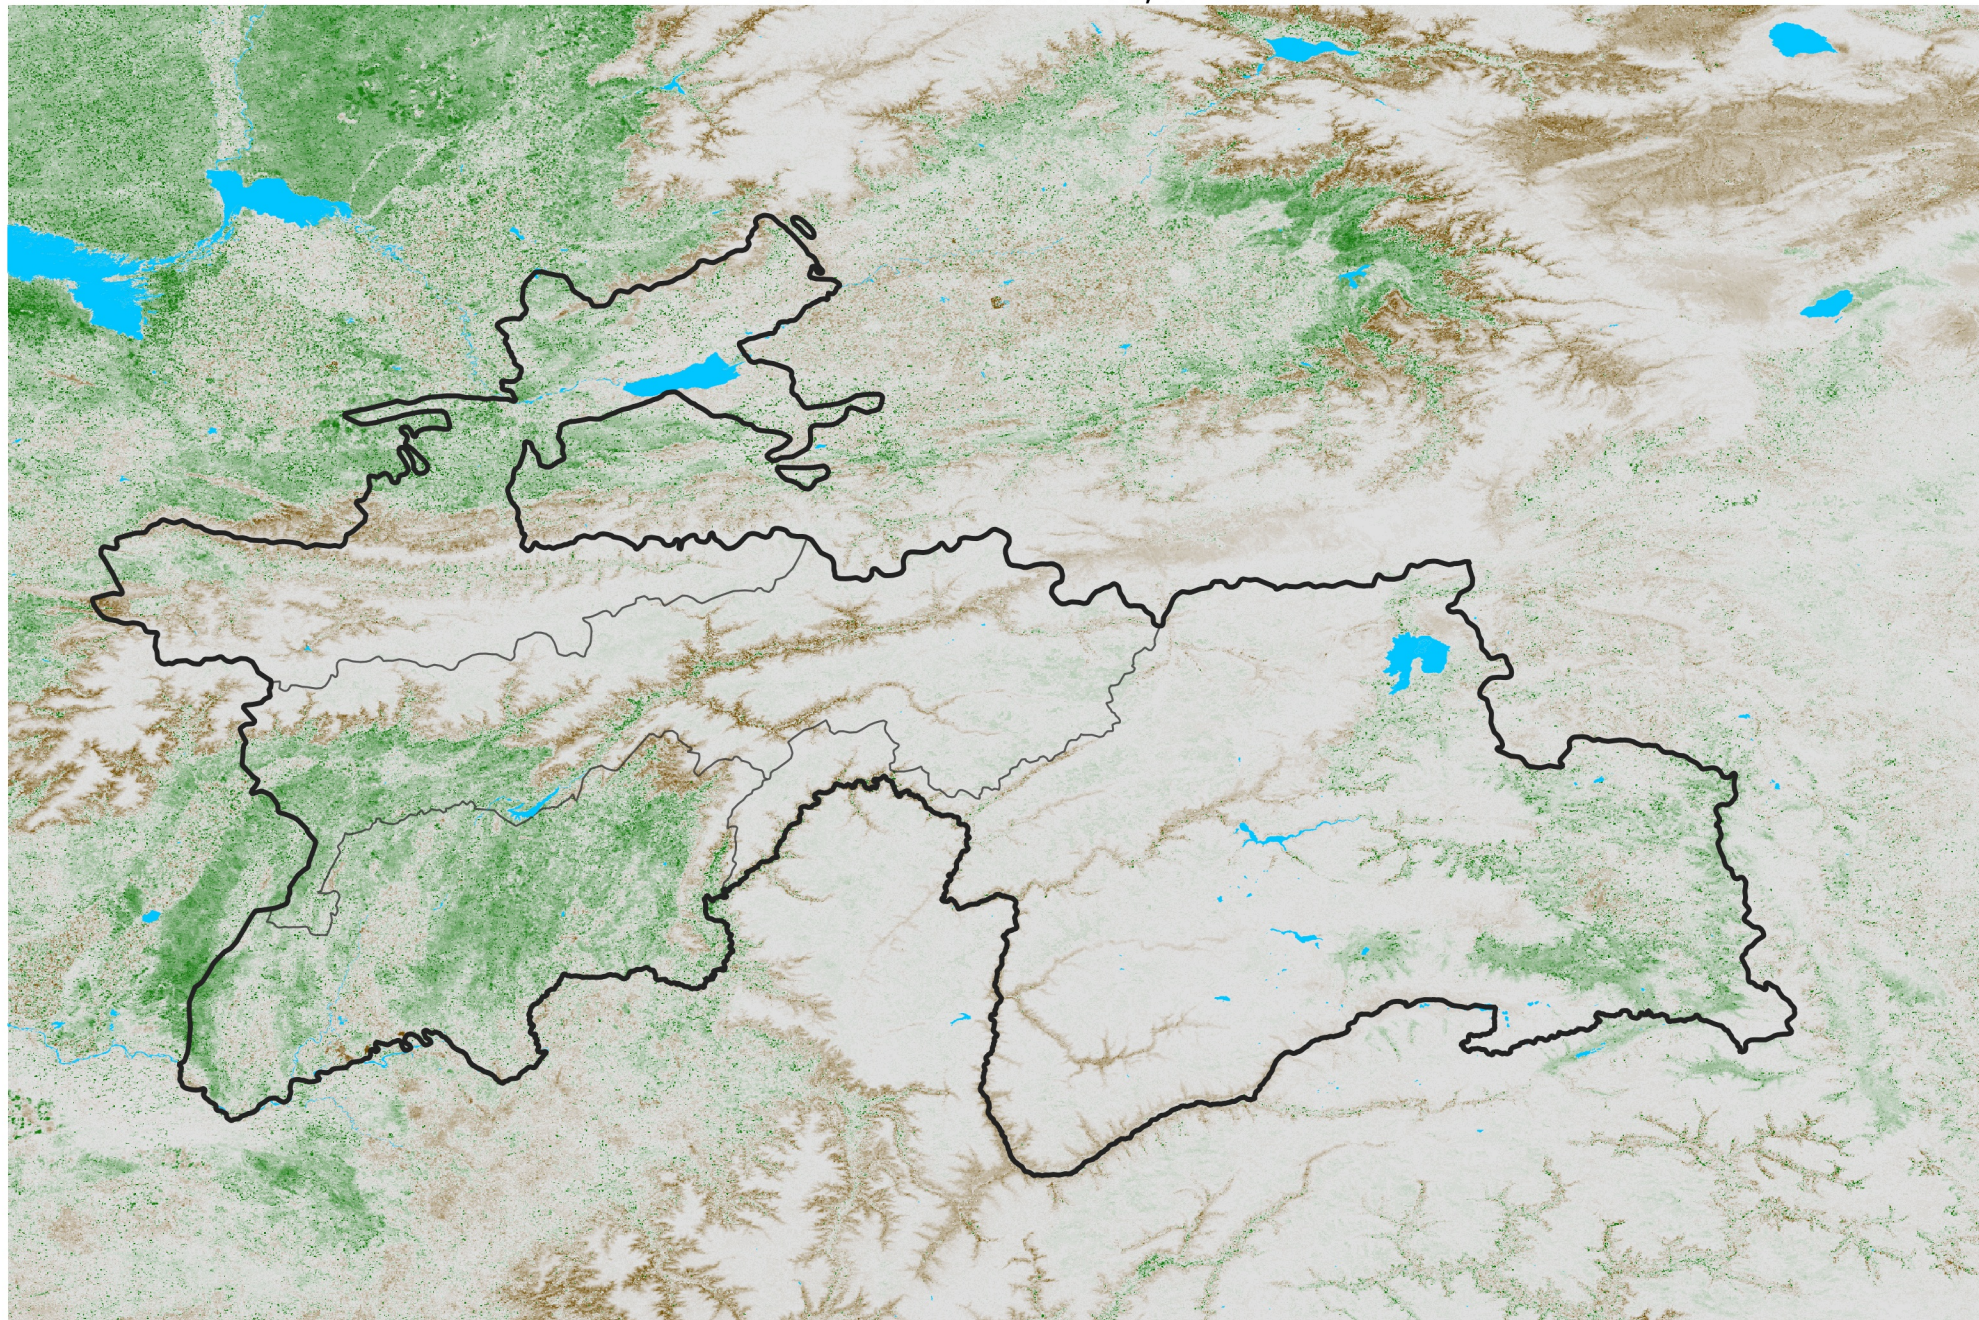

Tajikistan NDVI Anomaly

2015 minus Mean (2012 - 2021)

Period 14 / Mar 01 - 10, 2015

NDVI Anomaly

< -0.3 -0.2 -0.1 -0.05 0.05 0.1 0.2 > 0.3

Negative

No Difference

Positive