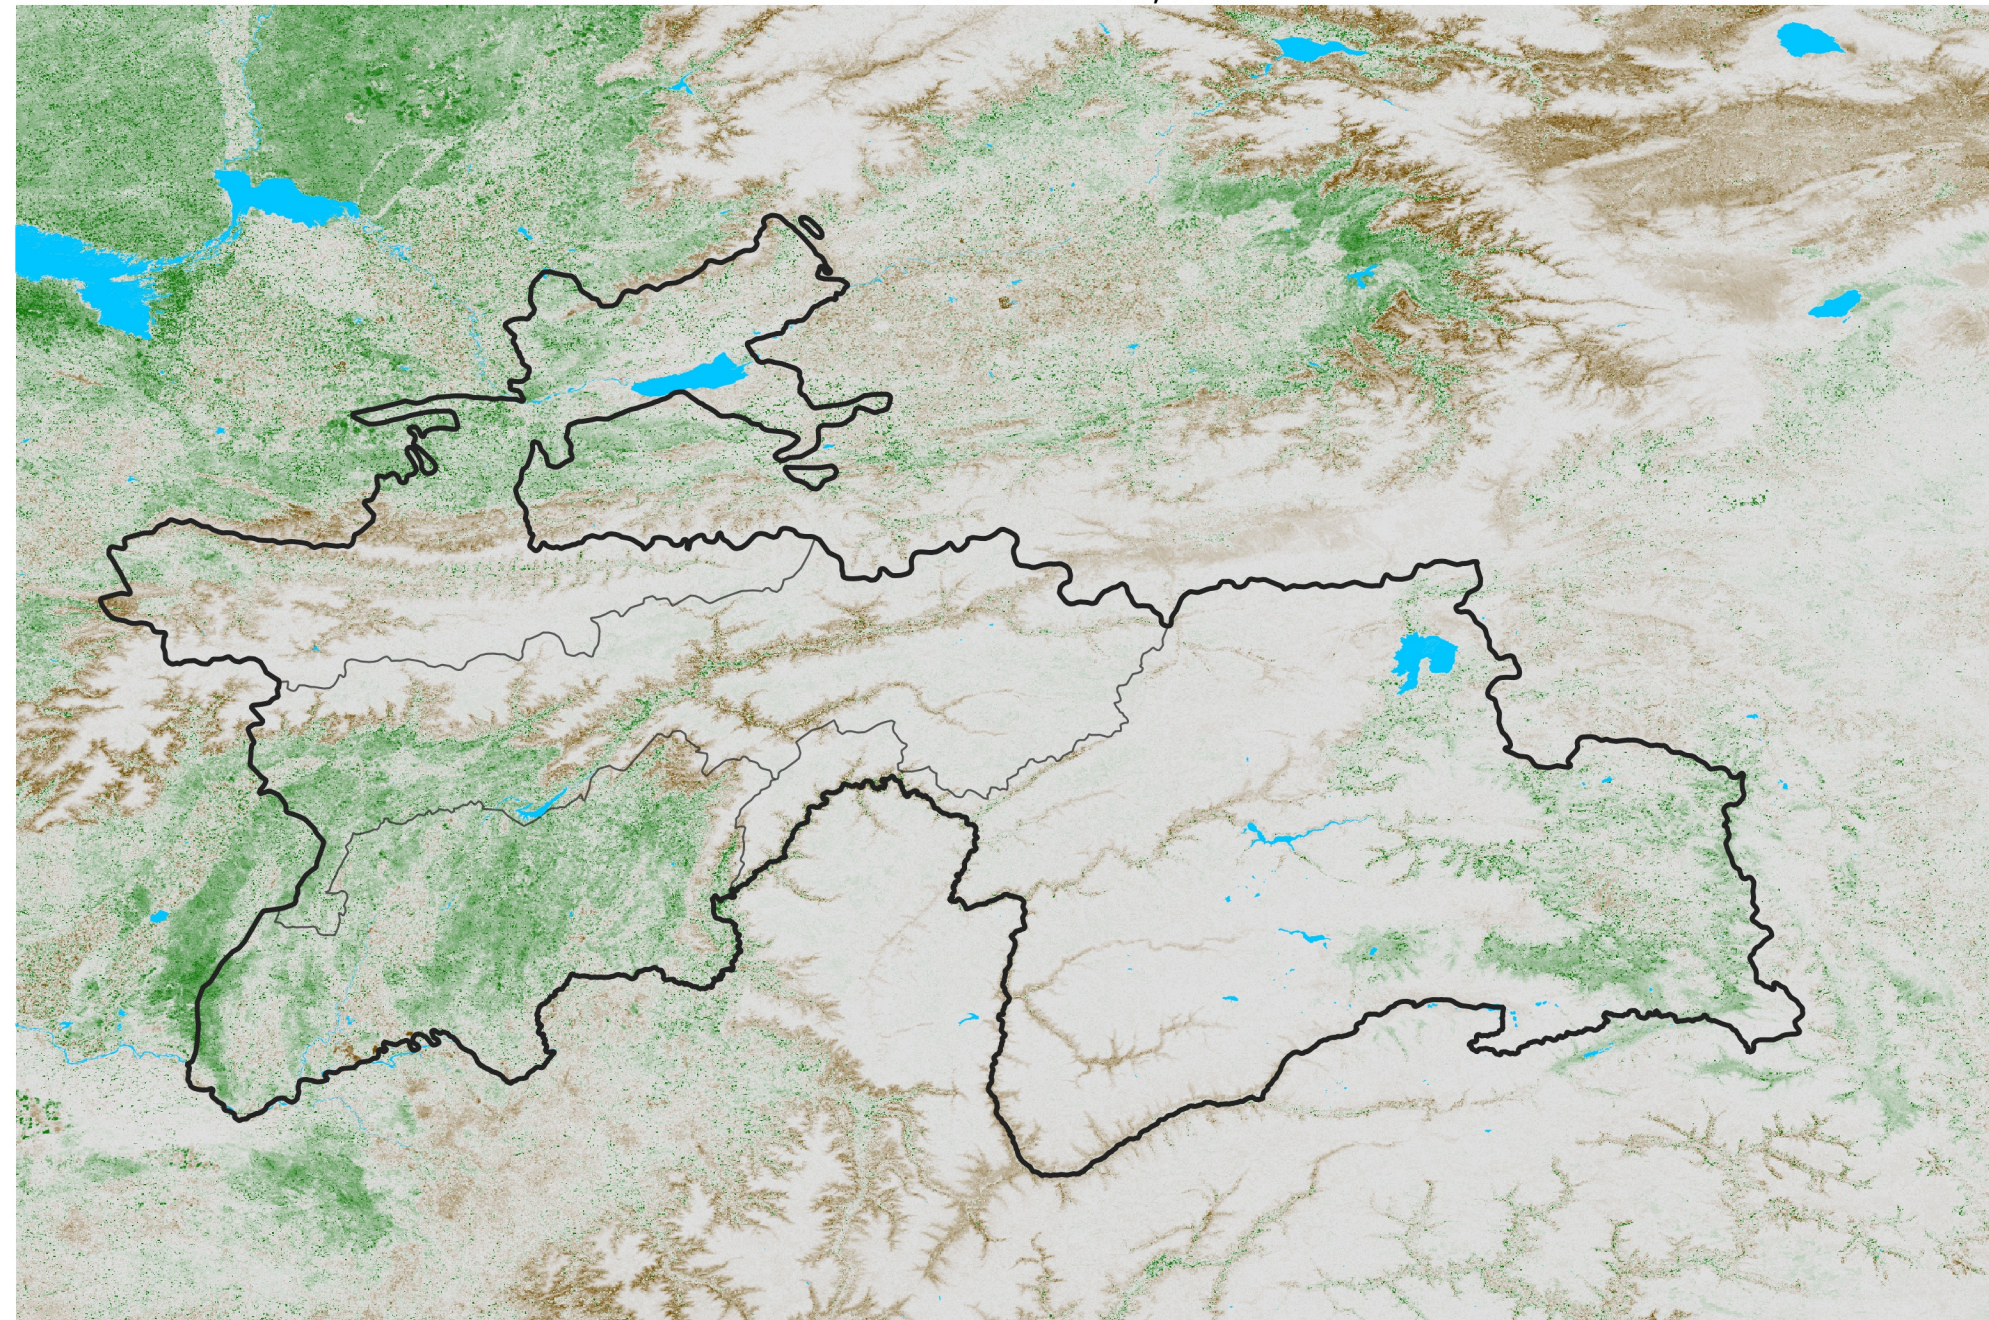

Tajikistan NDVI Anomaly

2015 minus Mean (2012 - 2021)

Period 15 / Mar 06 - 15, 2015

NDVI Anomaly

< -0.3 -0.2 -0.1 -0.05 0.05 0.1 0.2 > 0.3

Negative

No Difference

Positive