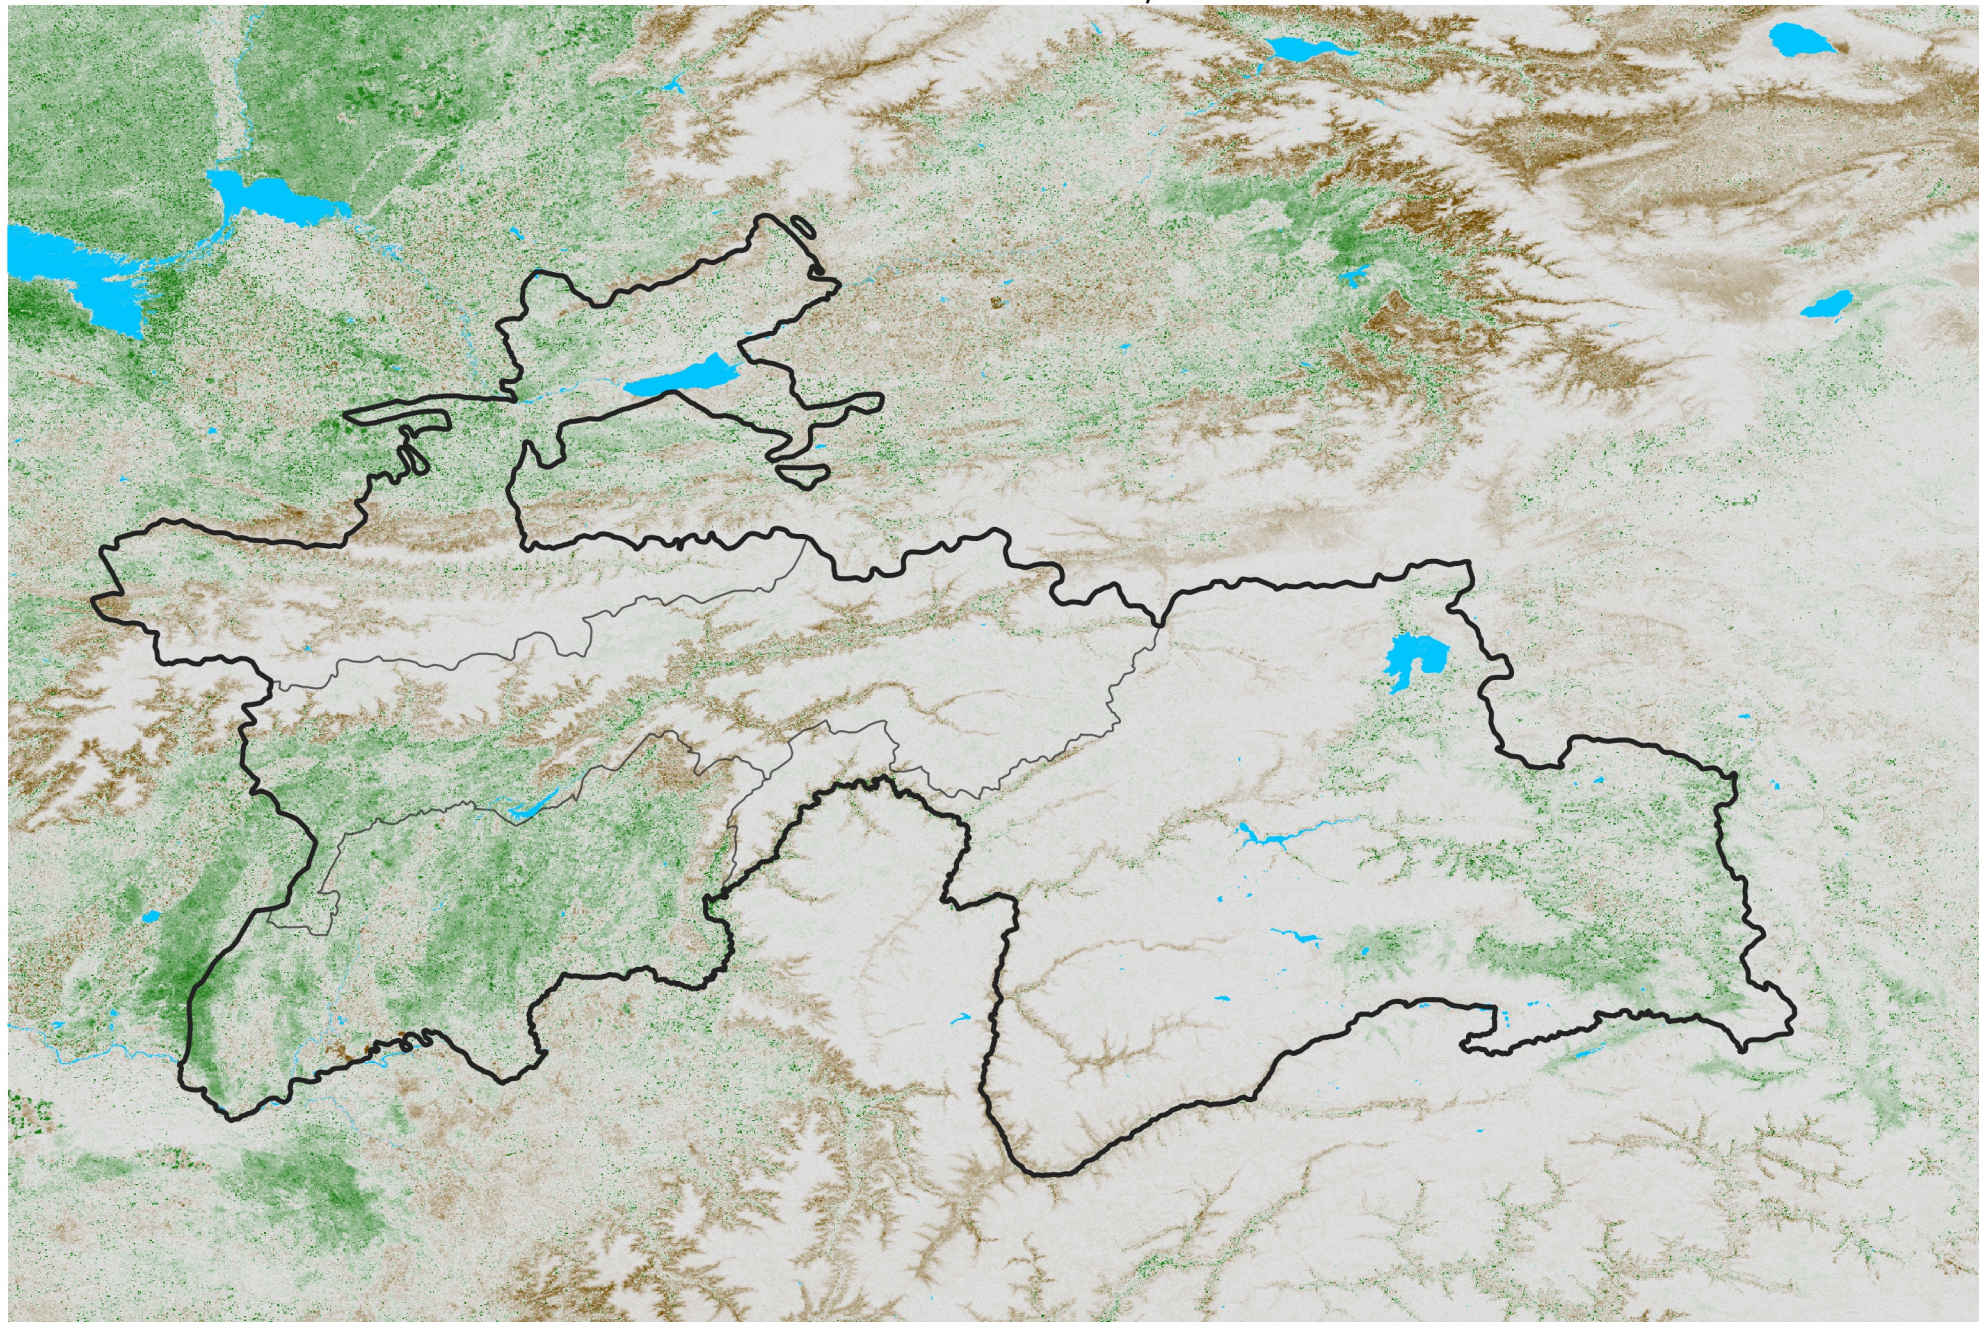

Tajikistan NDVI Anomaly

2015 minus Mean (2012 - 2021)

Period 16 / Mar 11 - 20, 2015

NDVI Anomaly

< -0.3 -0.2 -0.1 -0.05 0.05 0.1 0.2 > 0.3

Negative

No Difference

Positive