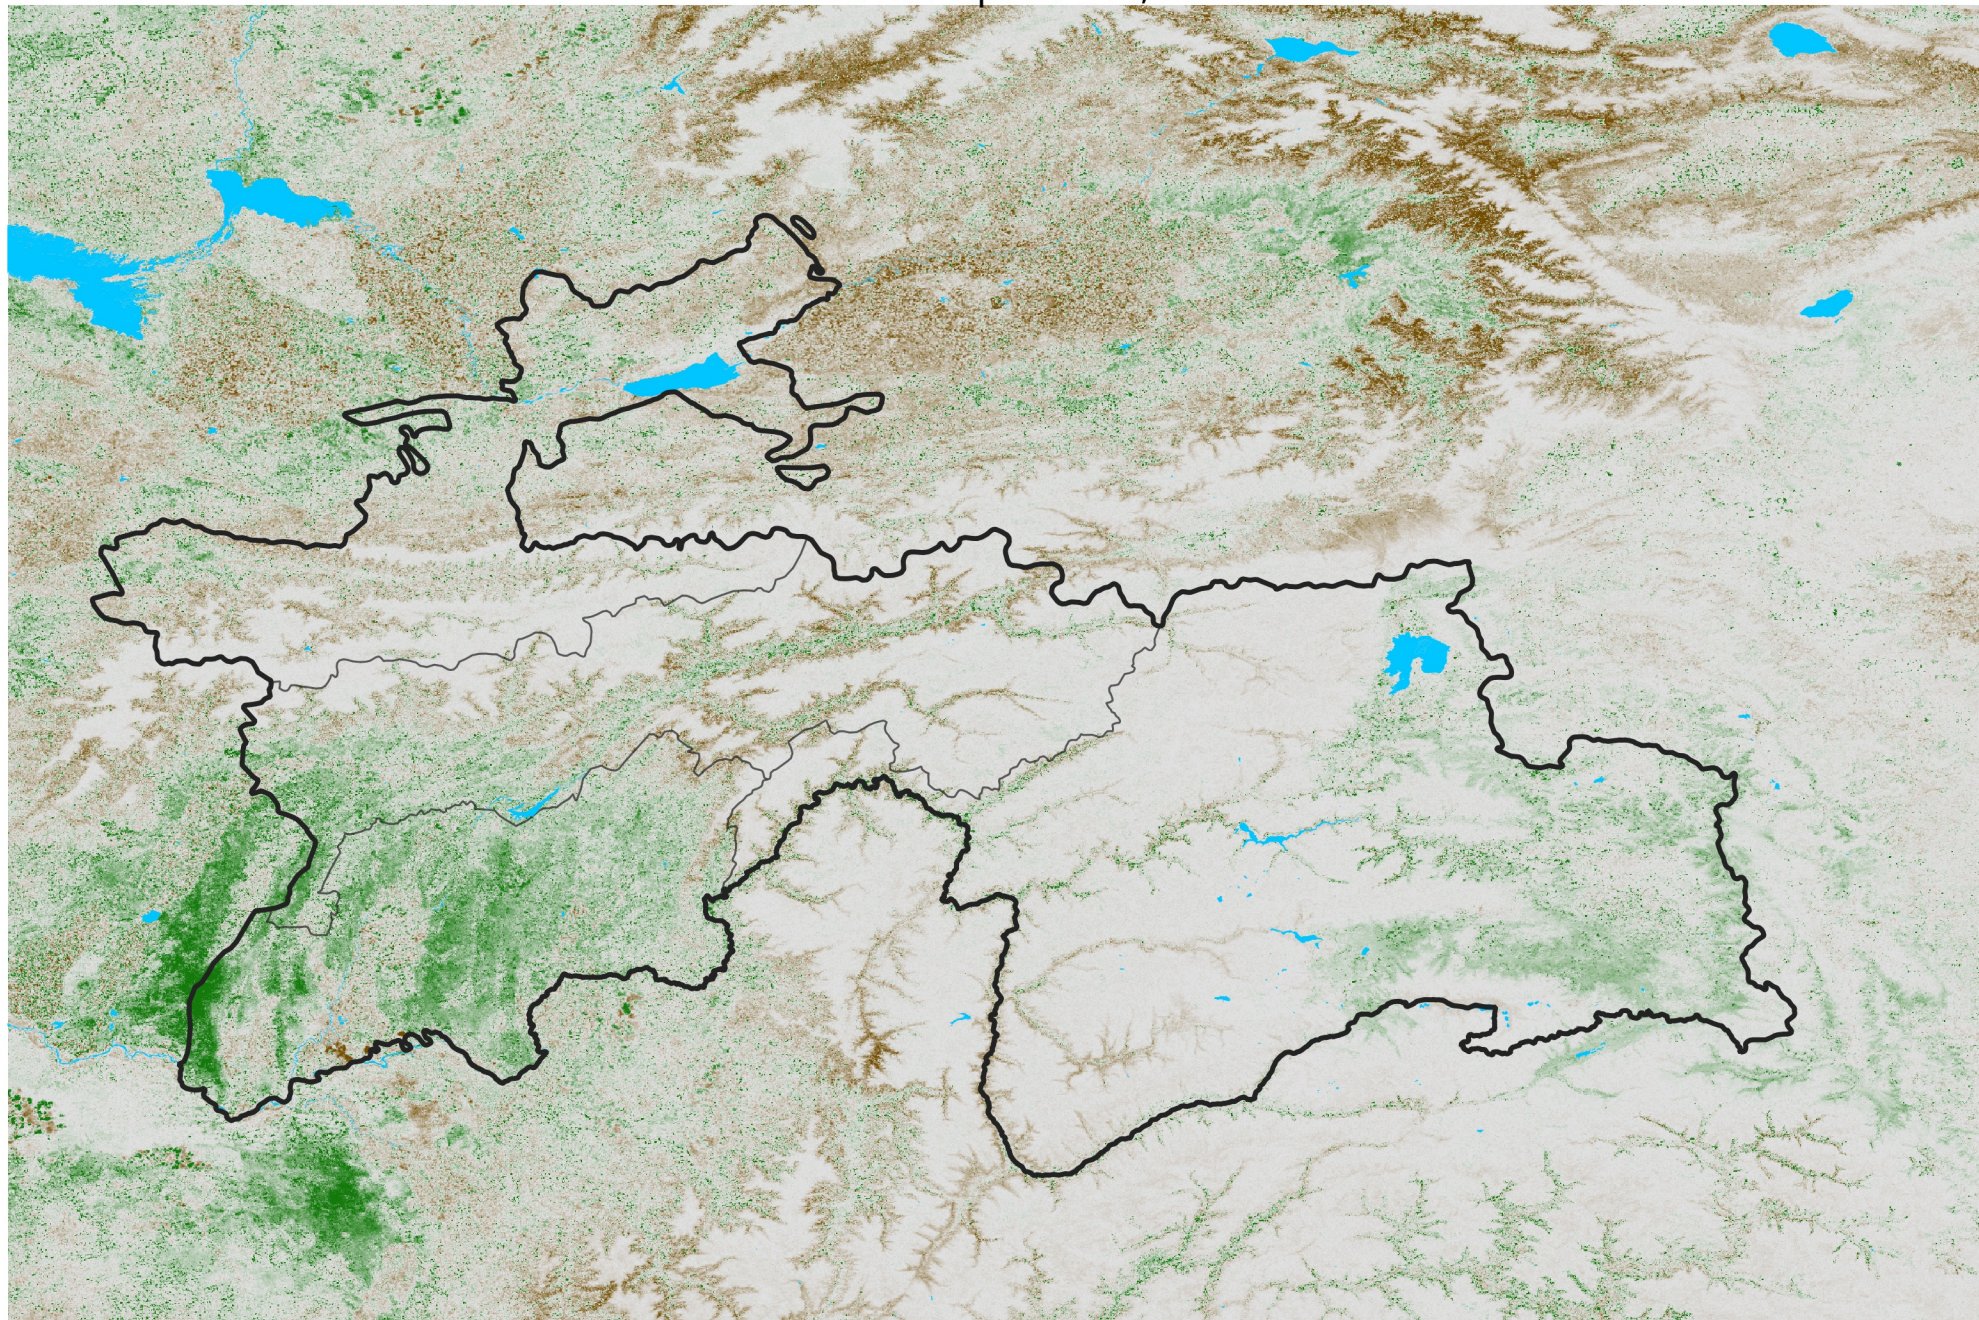

Tajikistan NDVI Anomaly

2015 minus Mean (2012 - 2021)

Period 20 / Apr 01 - 10, 2015

NDVI Anomaly

< -0.3 -0.2 -0.1 -0.05 0.05 0.1 0.2 > 0.3

Negative

No Difference

Positive