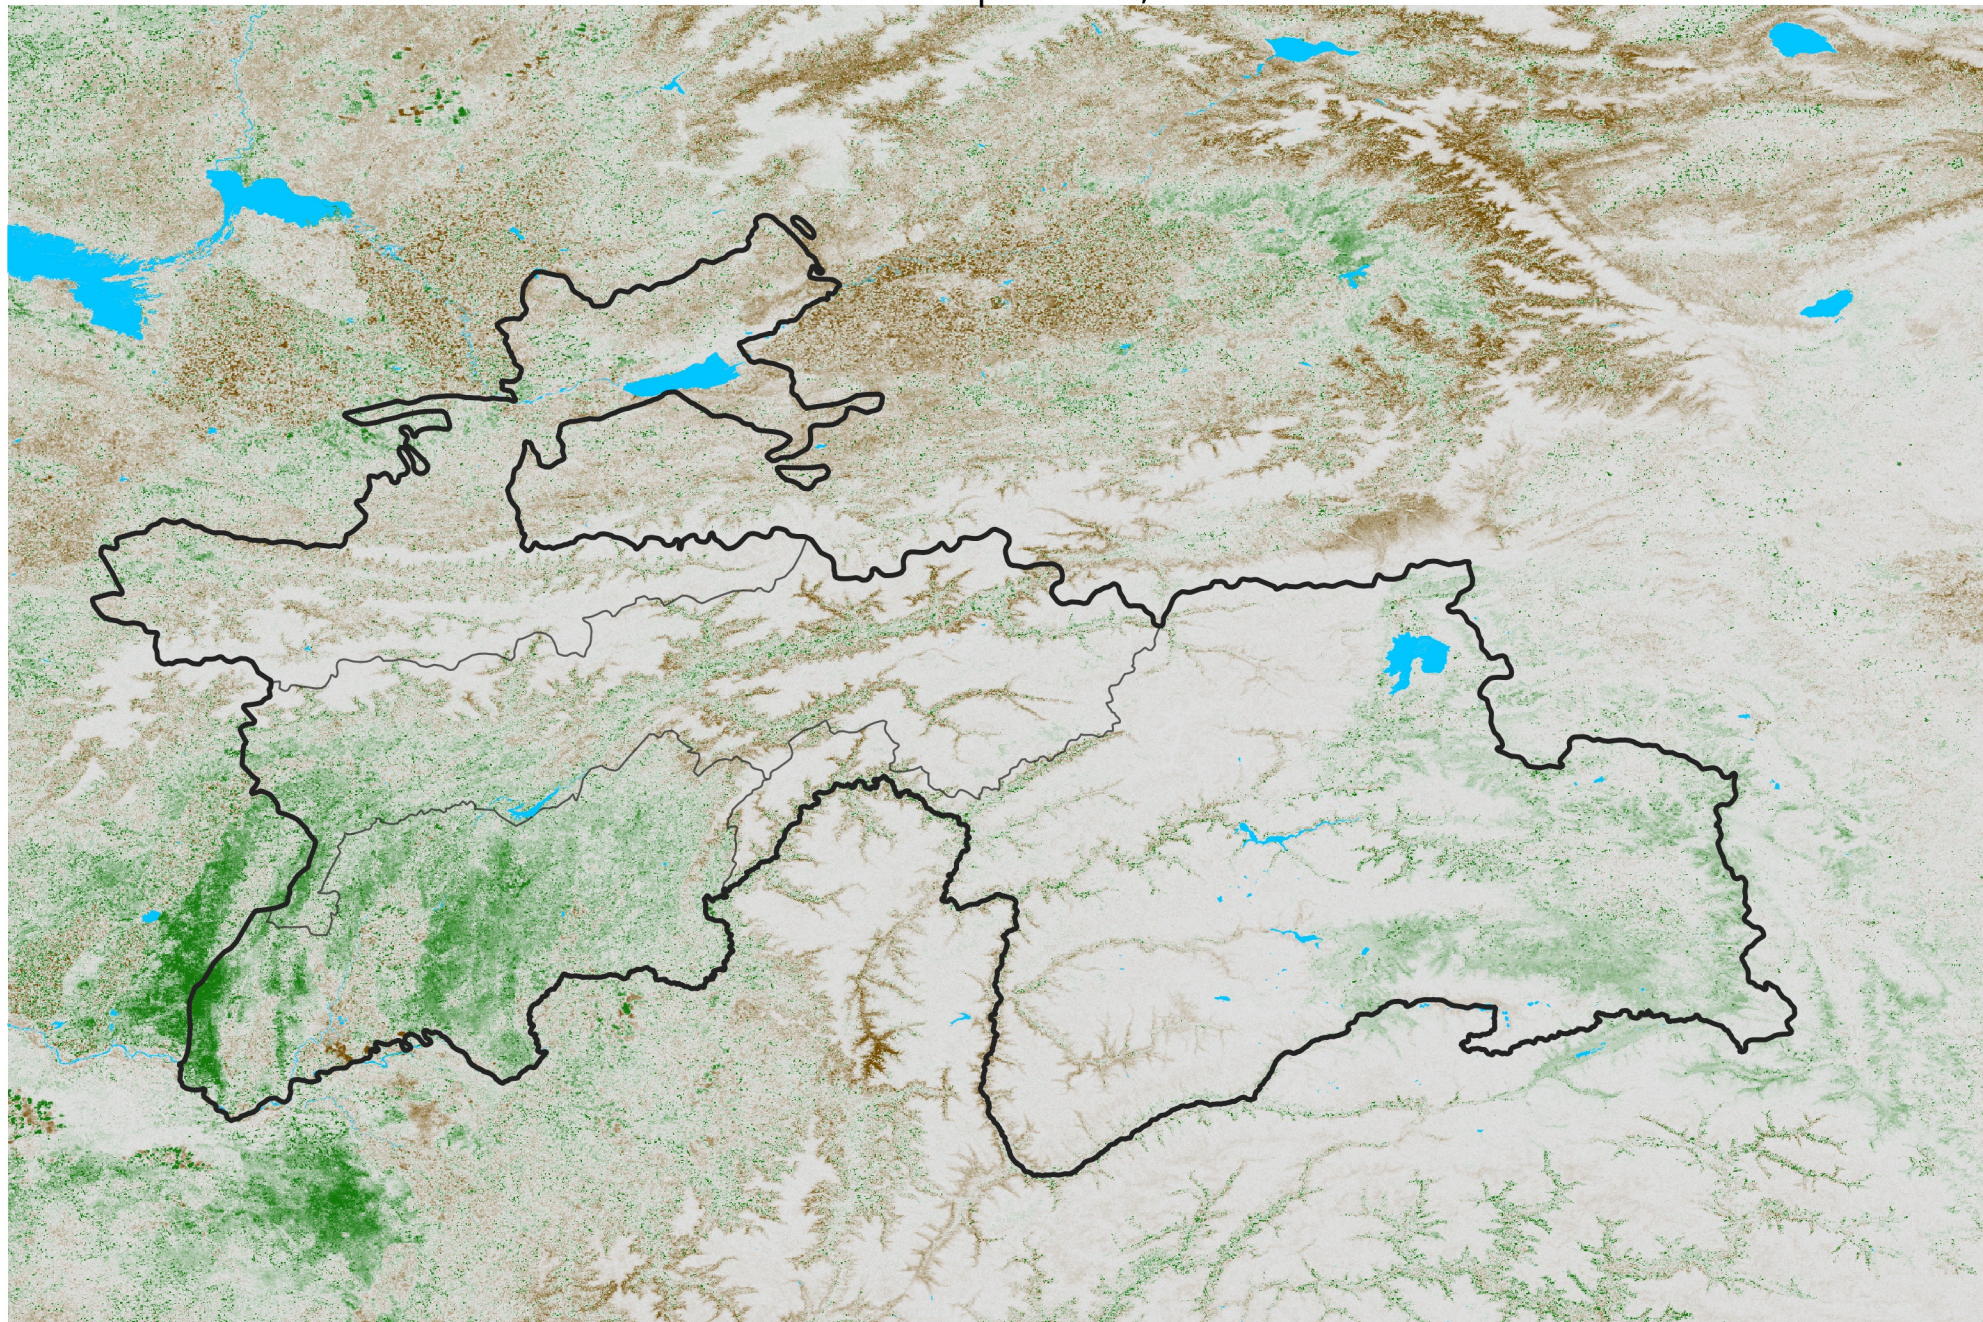

Tajikistan NDVI Anomaly

2015 minus Mean (2012 - 2021)

Period 21 / Apr 06 - 15, 2015

NDVI Anomaly

<math>< -0.3</math> -0.2 -0.1 -0.05 0.05 0.1 0.2 > 0.3

Negative

No Difference

Positive