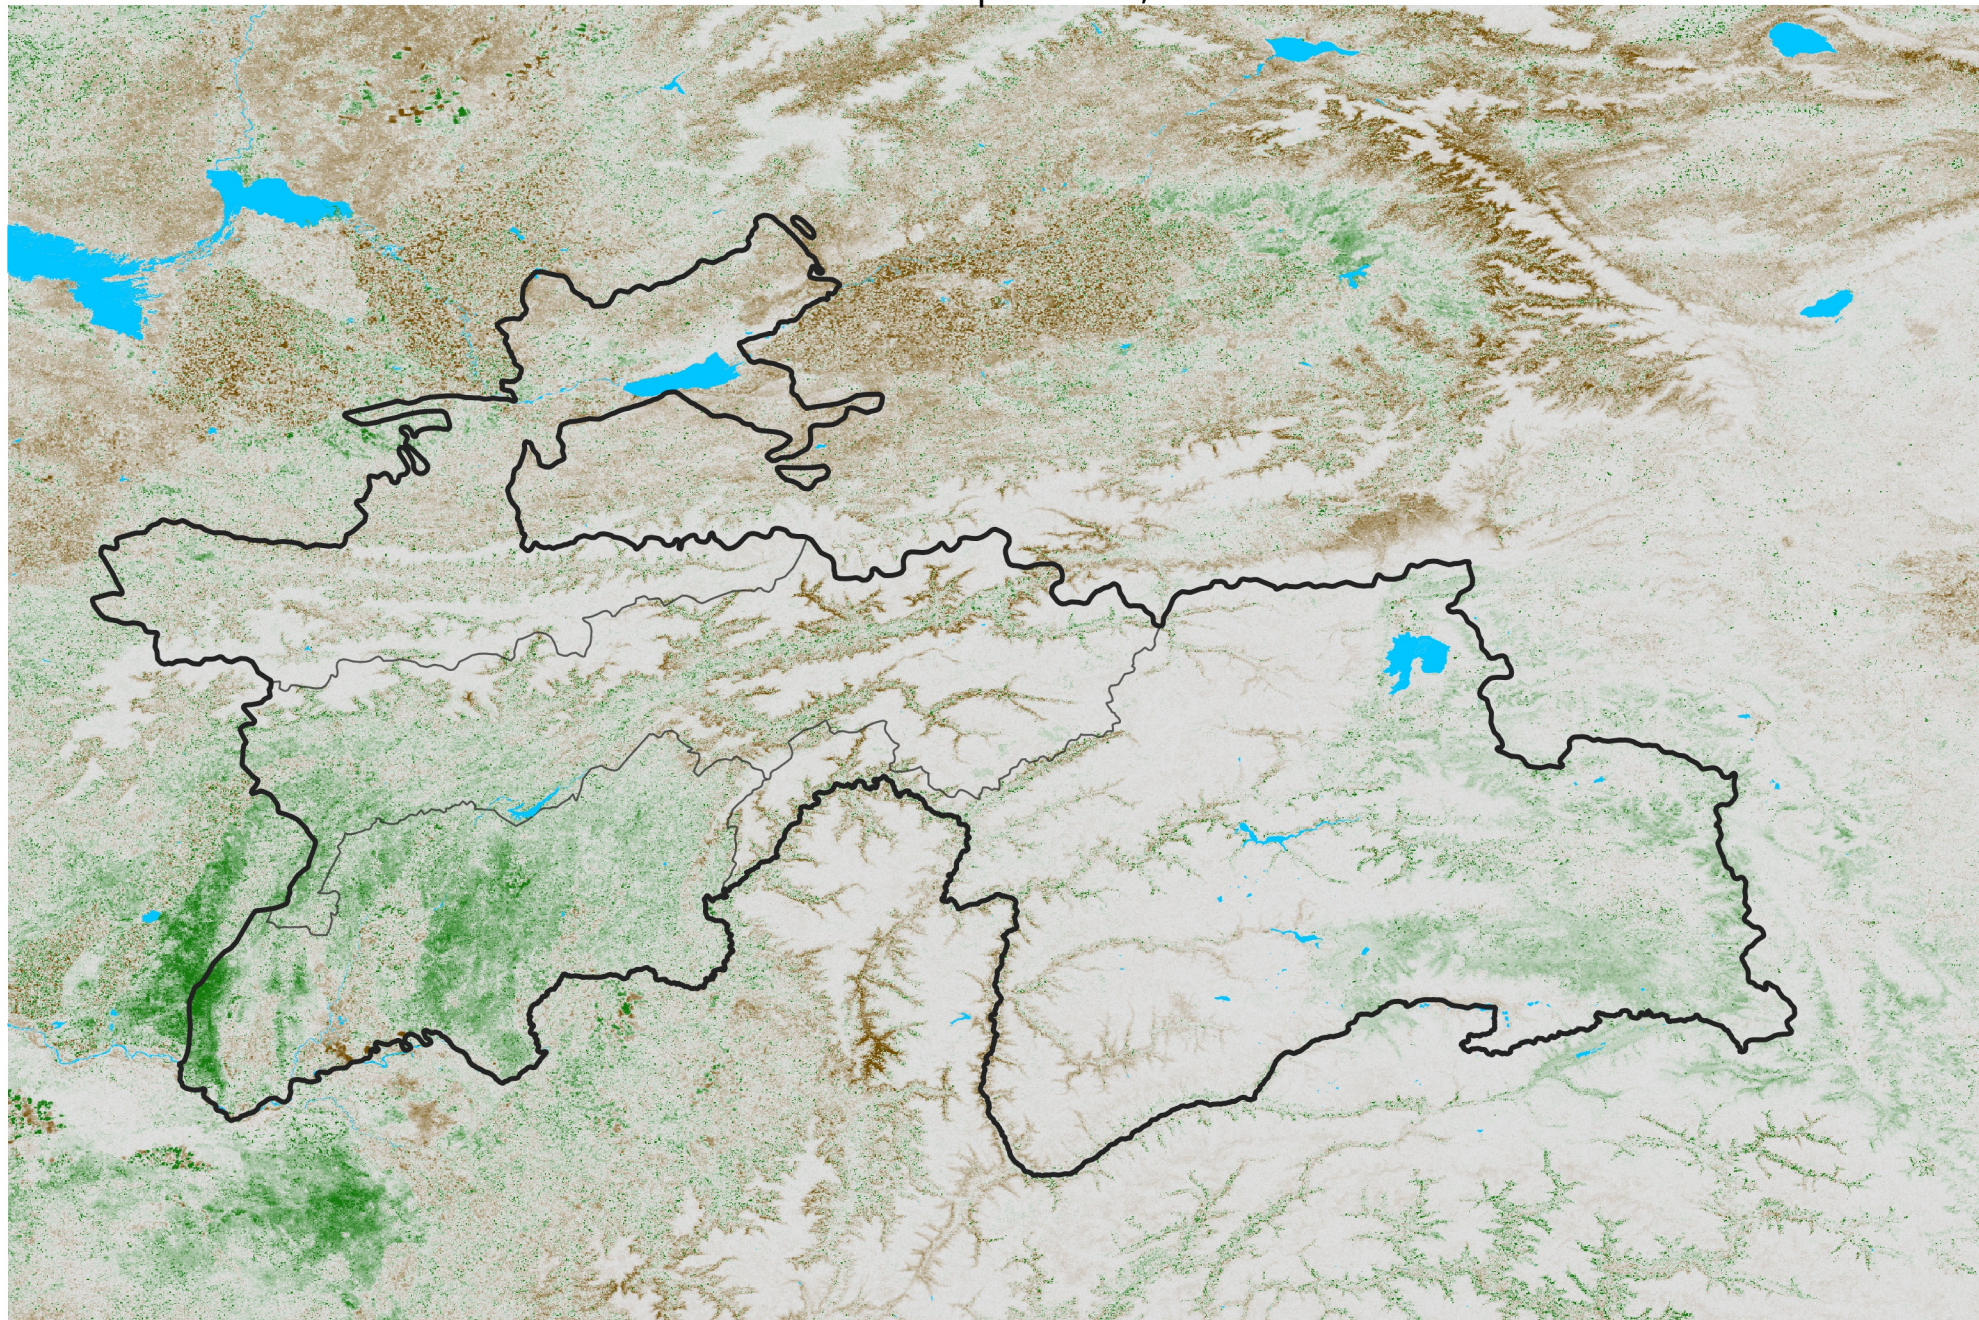

Tajikistan NDVI Anomaly

2015 minus Mean (2012 - 2021)

Period 22 / Apr 11 - 20, 2015

NDVI Anomaly

< -0.3 -0.2 -0.1 -0.05 0.05 0.1 0.2 > 0.3

Negative

No Difference

Positive