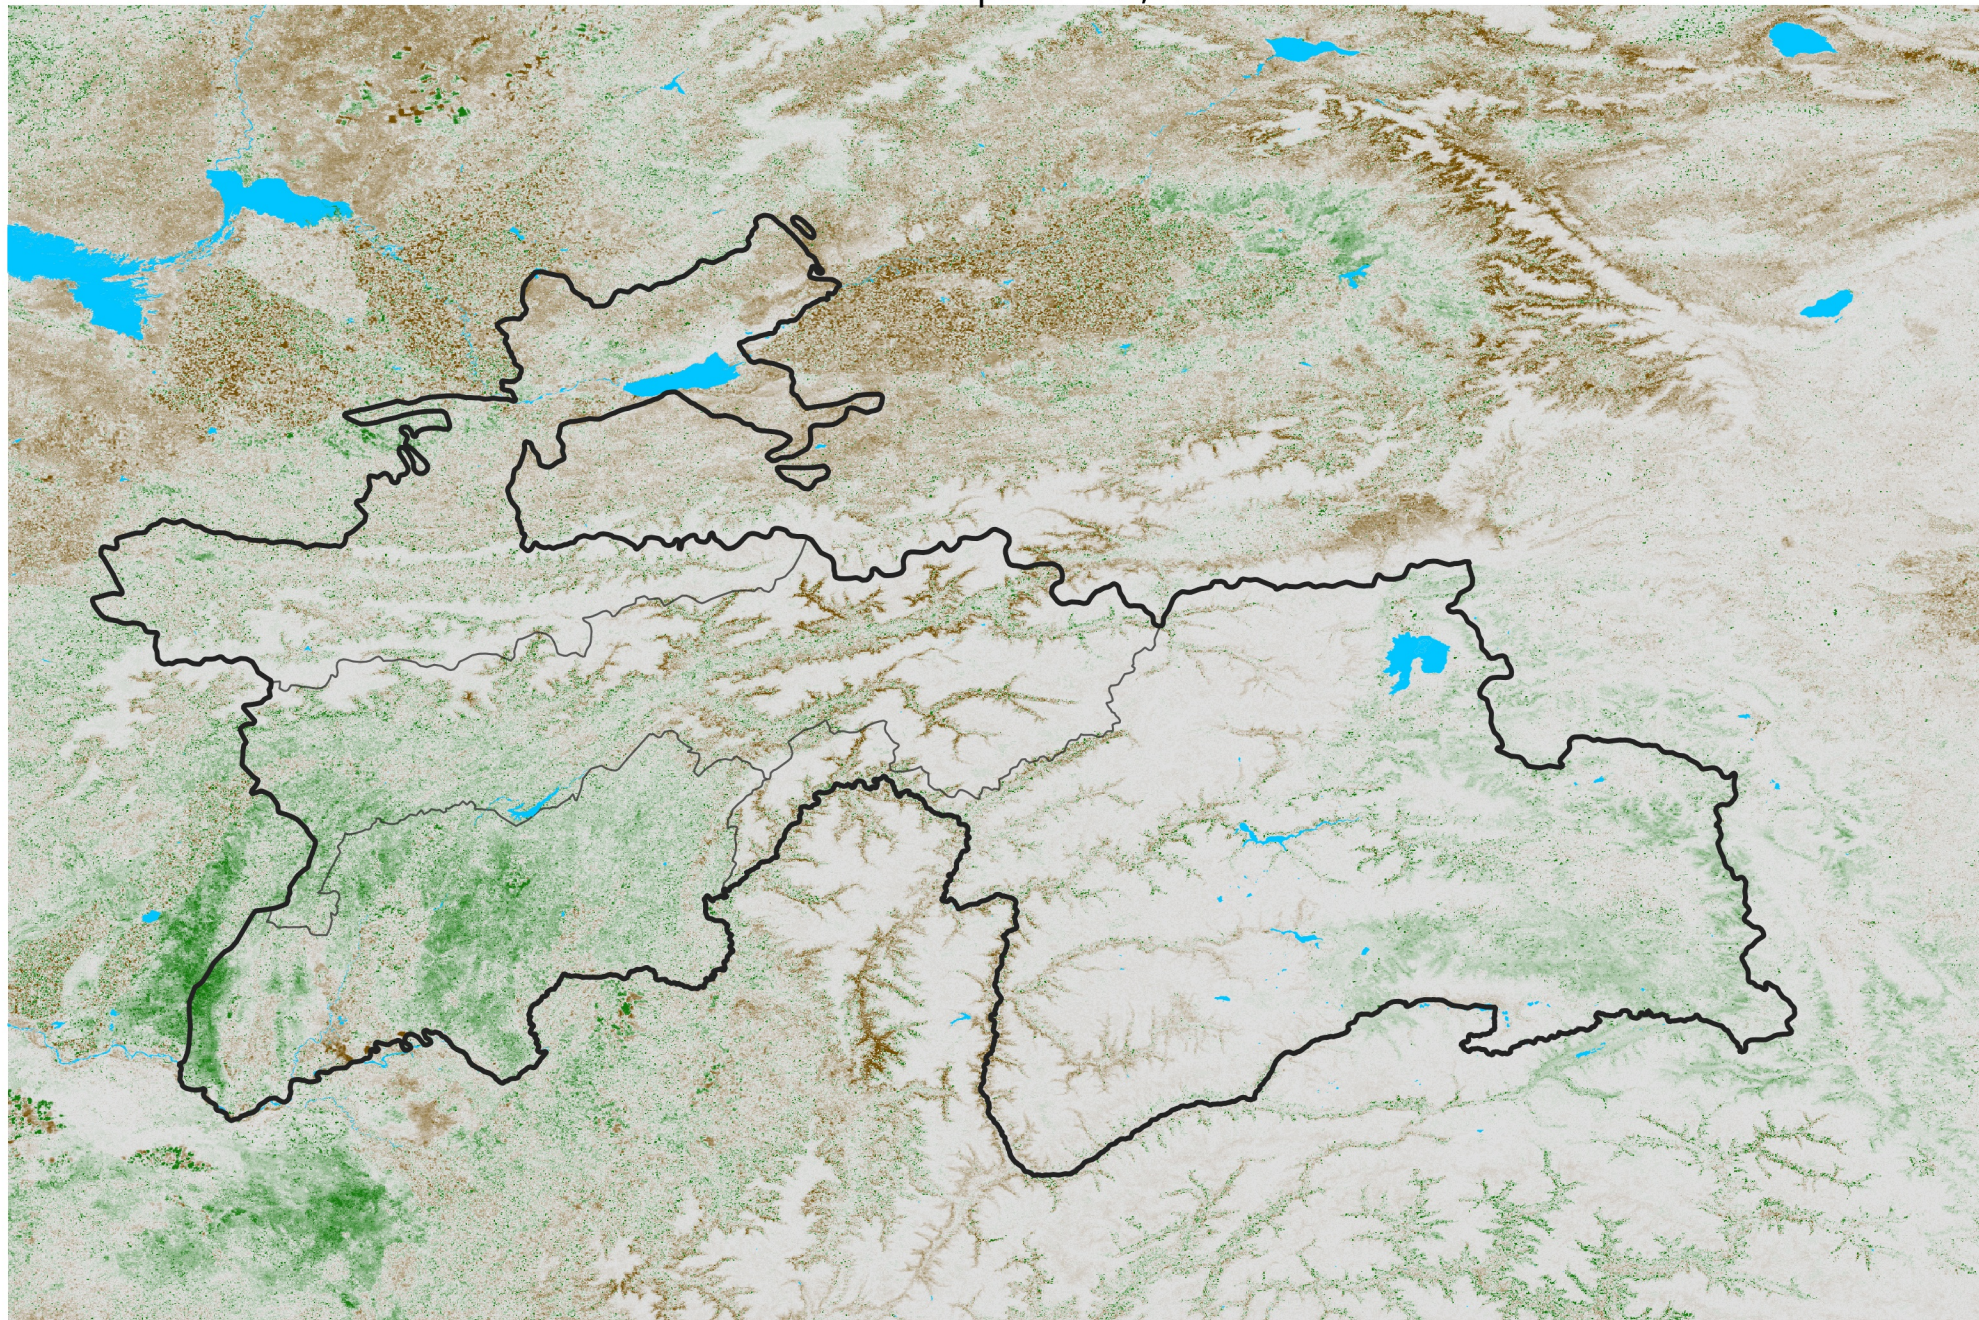

Tajikistan NDVI Anomaly

2015 minus Mean (2012 - 2021)

Period 23 / Apr 16 - 25, 2015

NDVI Anomaly

< -0.3 -0.2 -0.1 -0.05 0.05 0.1 0.2 > 0.3

Negative

No Difference

Positive