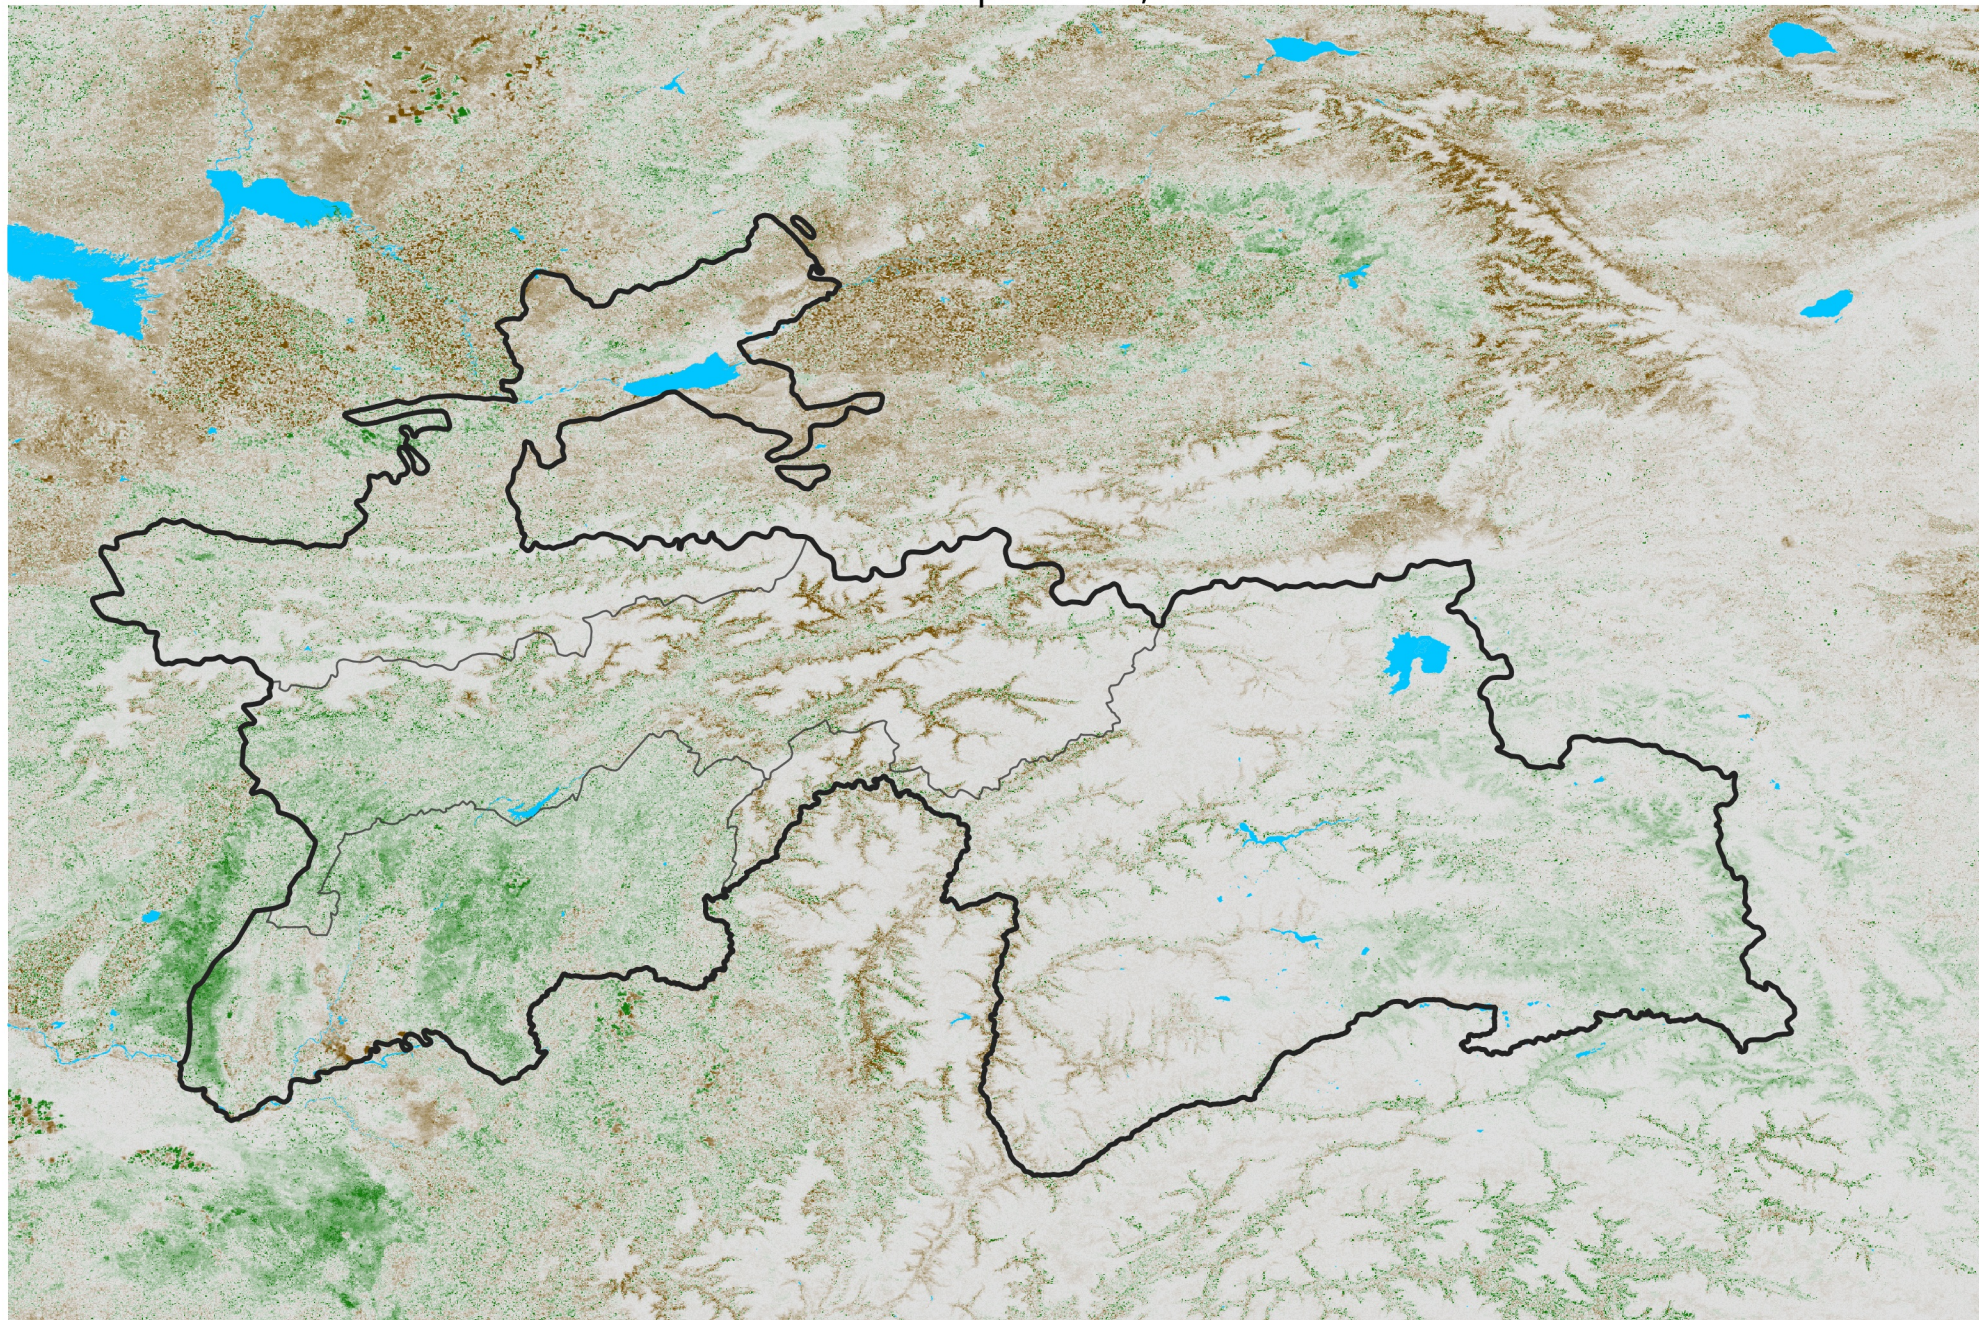

Tajikistan NDVI Anomaly

2015 minus Mean (2012 - 2021)

Period 24 / Apr 21 - 30, 2015

NDVI Anomaly

< -0.3 -0.2 -0.1 -0.05 0.05 0.1 0.2 > 0.3

Negative

No Difference

Positive