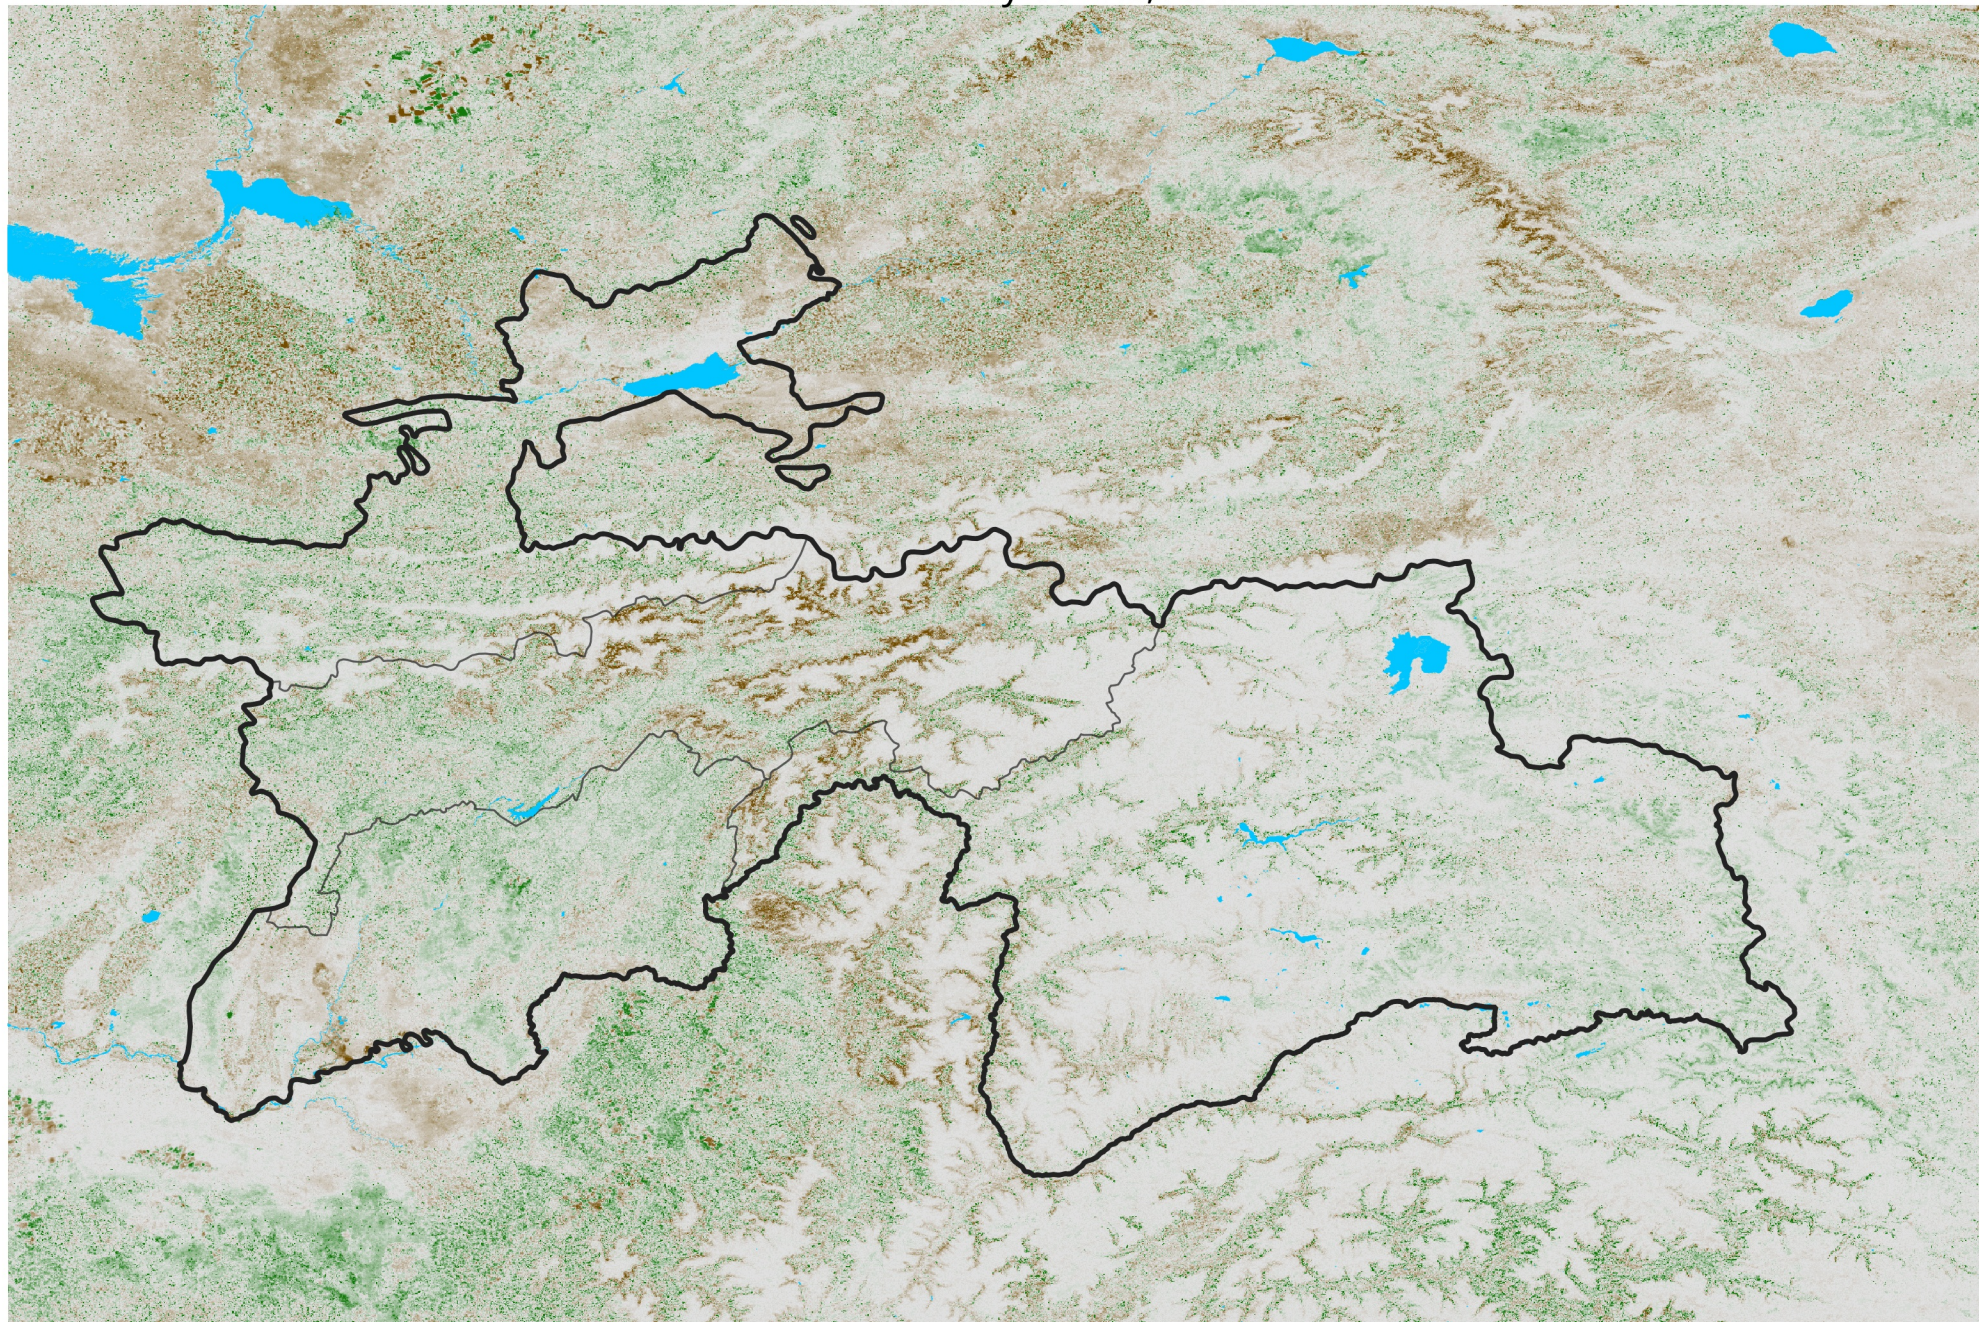

Tajikistan NDVI Anomaly

2015 minus Mean (2012 - 2021)

Period 28 / May 11 - 20, 2015

NDVI Anomaly

< -0.3 -0.2 -0.1 -0.05 0.05 0.1 0.2 > 0.3

Negative

No Difference

Positive