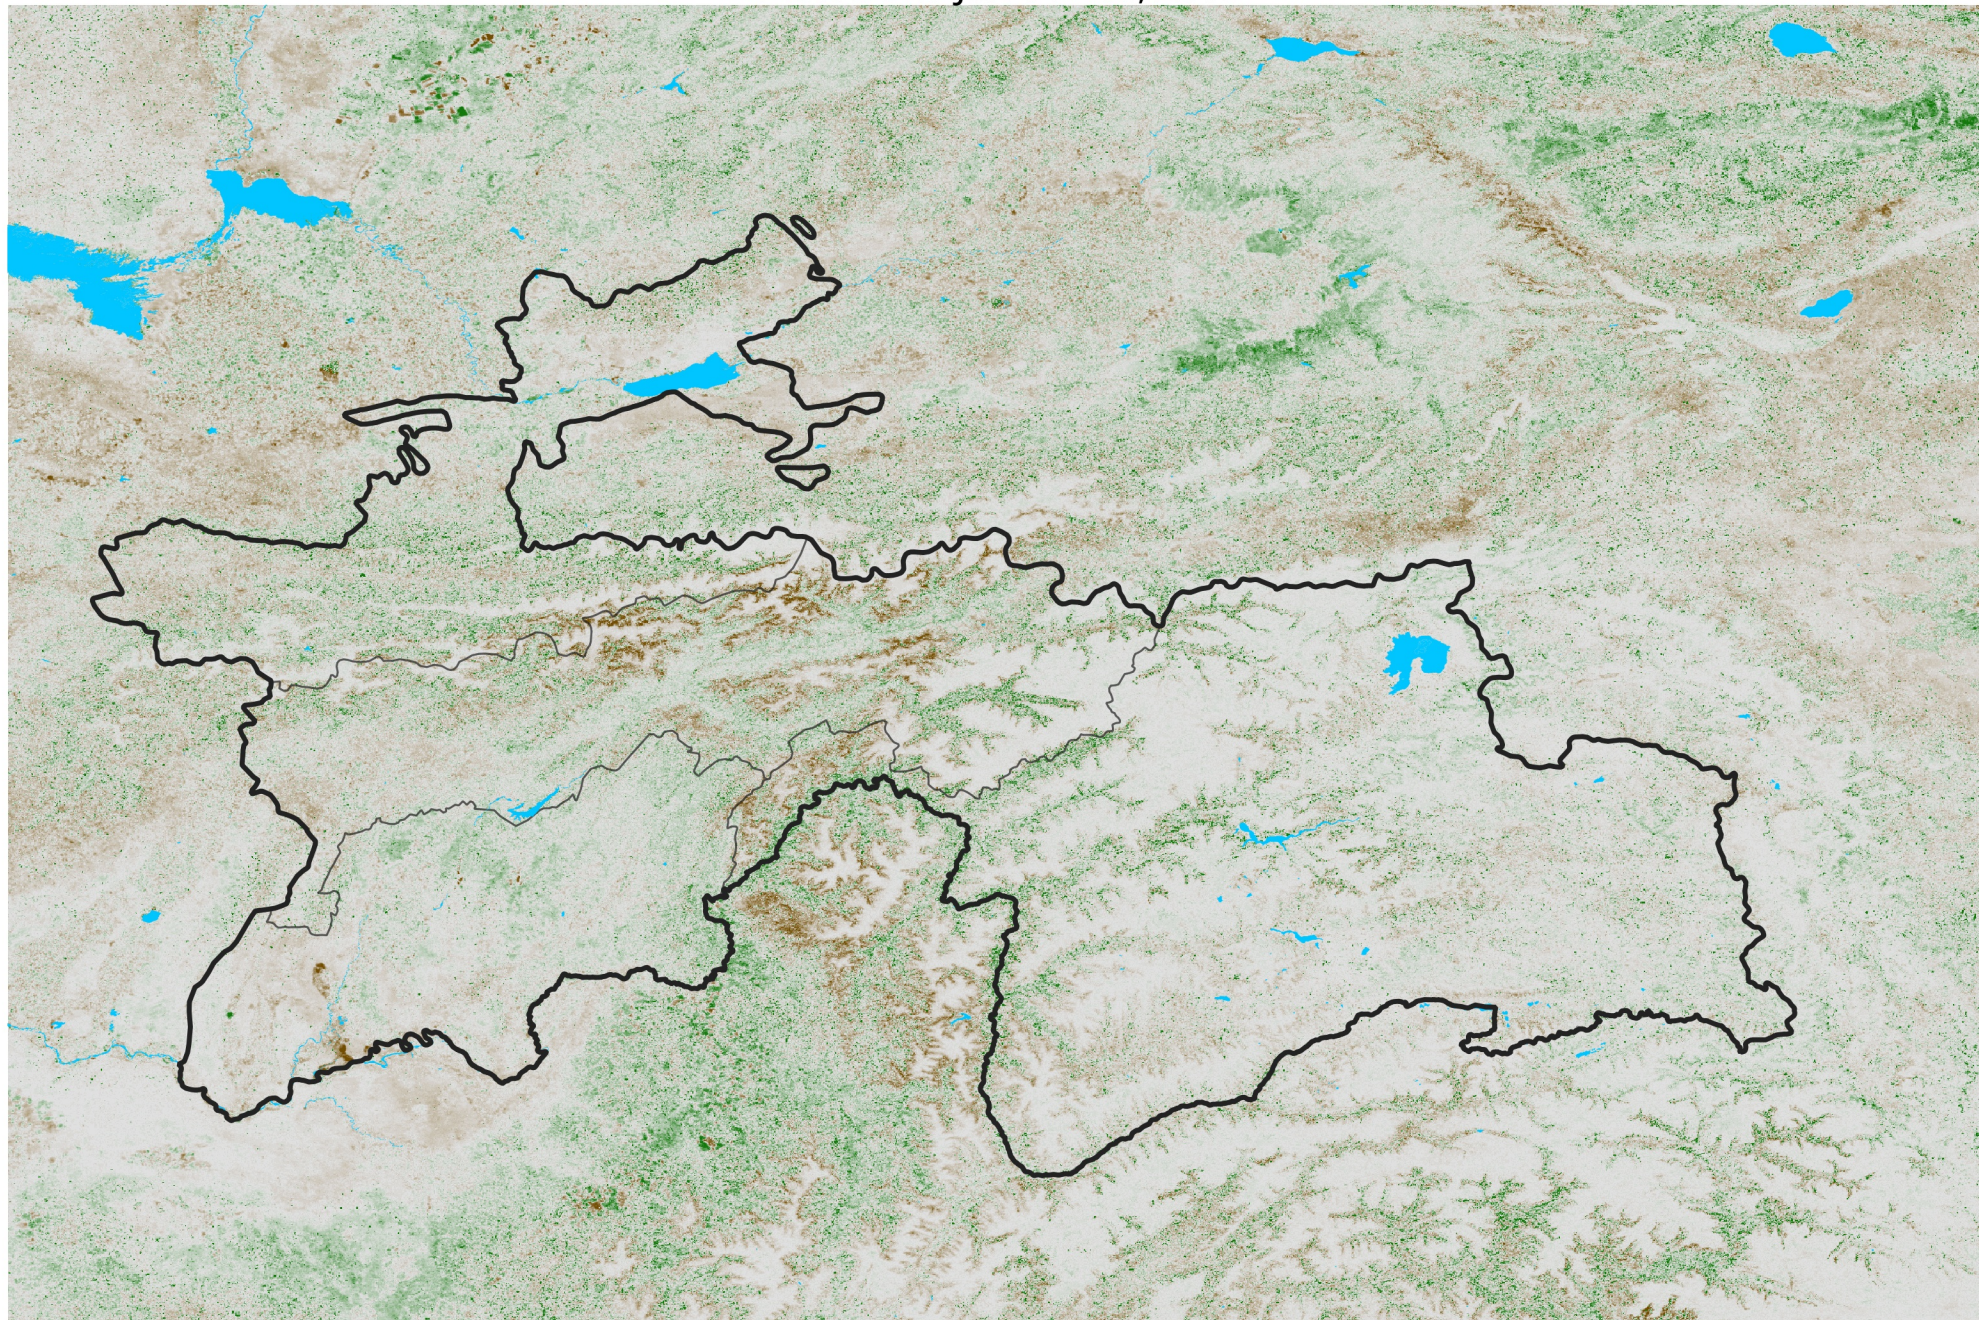

Tajikistan NDVI Anomaly

2015 minus Mean (2012 - 2021)

Period 32 / Jun 01 - 10, 2015

NDVI Anomaly

< -0.3 -0.2 -0.1 -0.05 0.05 0.1 0.2 > 0.3

Negative

No Difference

Positive