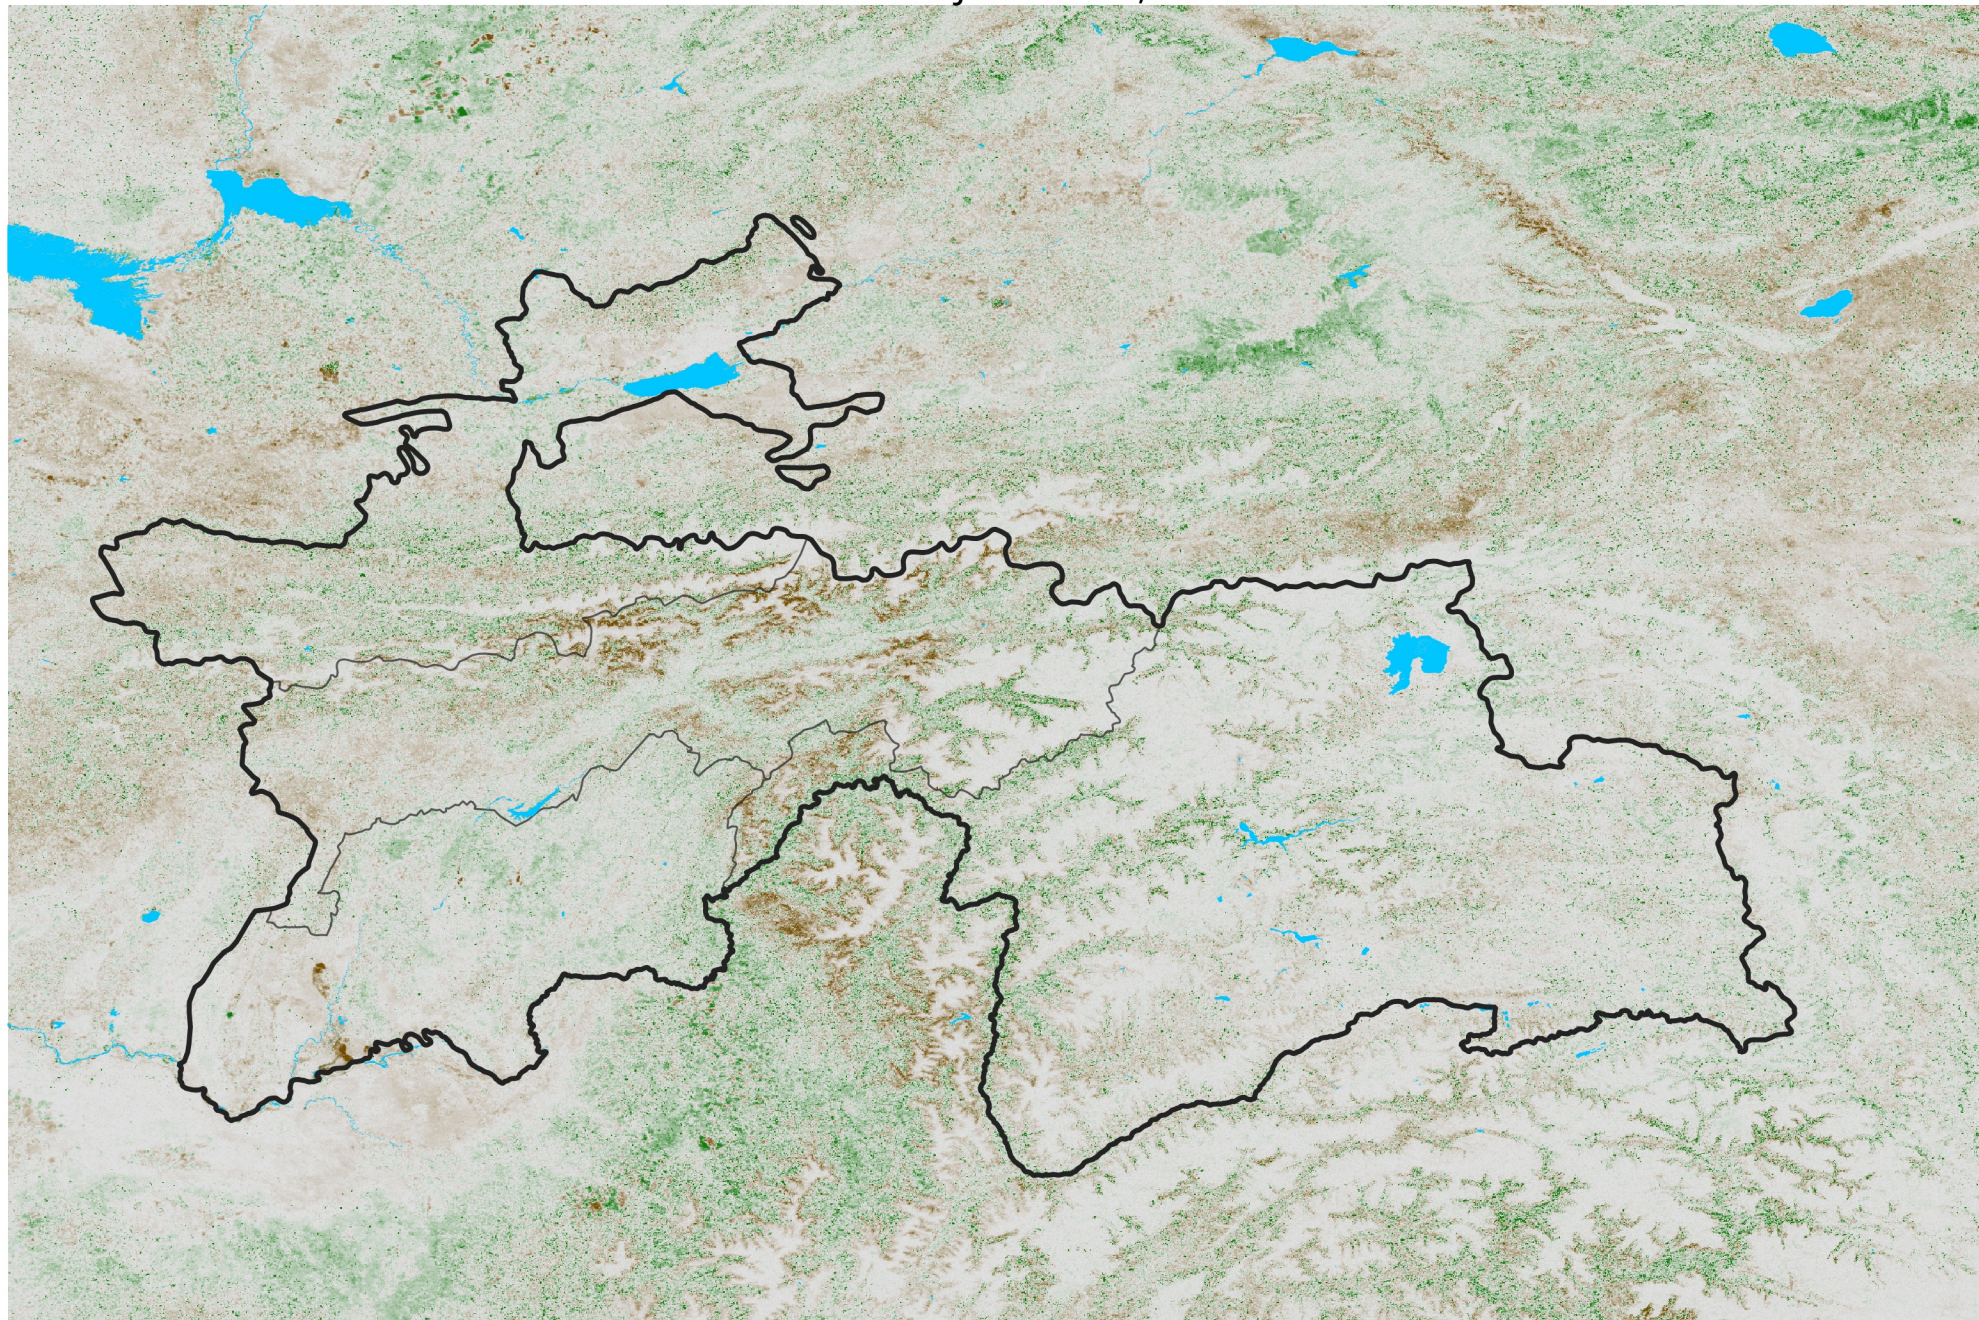

Tajikistan NDVI Anomaly

2015 minus Mean (2012 - 2021)

Period 33 / Jun 06 - 15, 2015

NDVI Anomaly

< -0.3 -0.2 -0.1 -0.05 0.05 0.1 0.2 > 0.3

Negative

No Difference

Positive