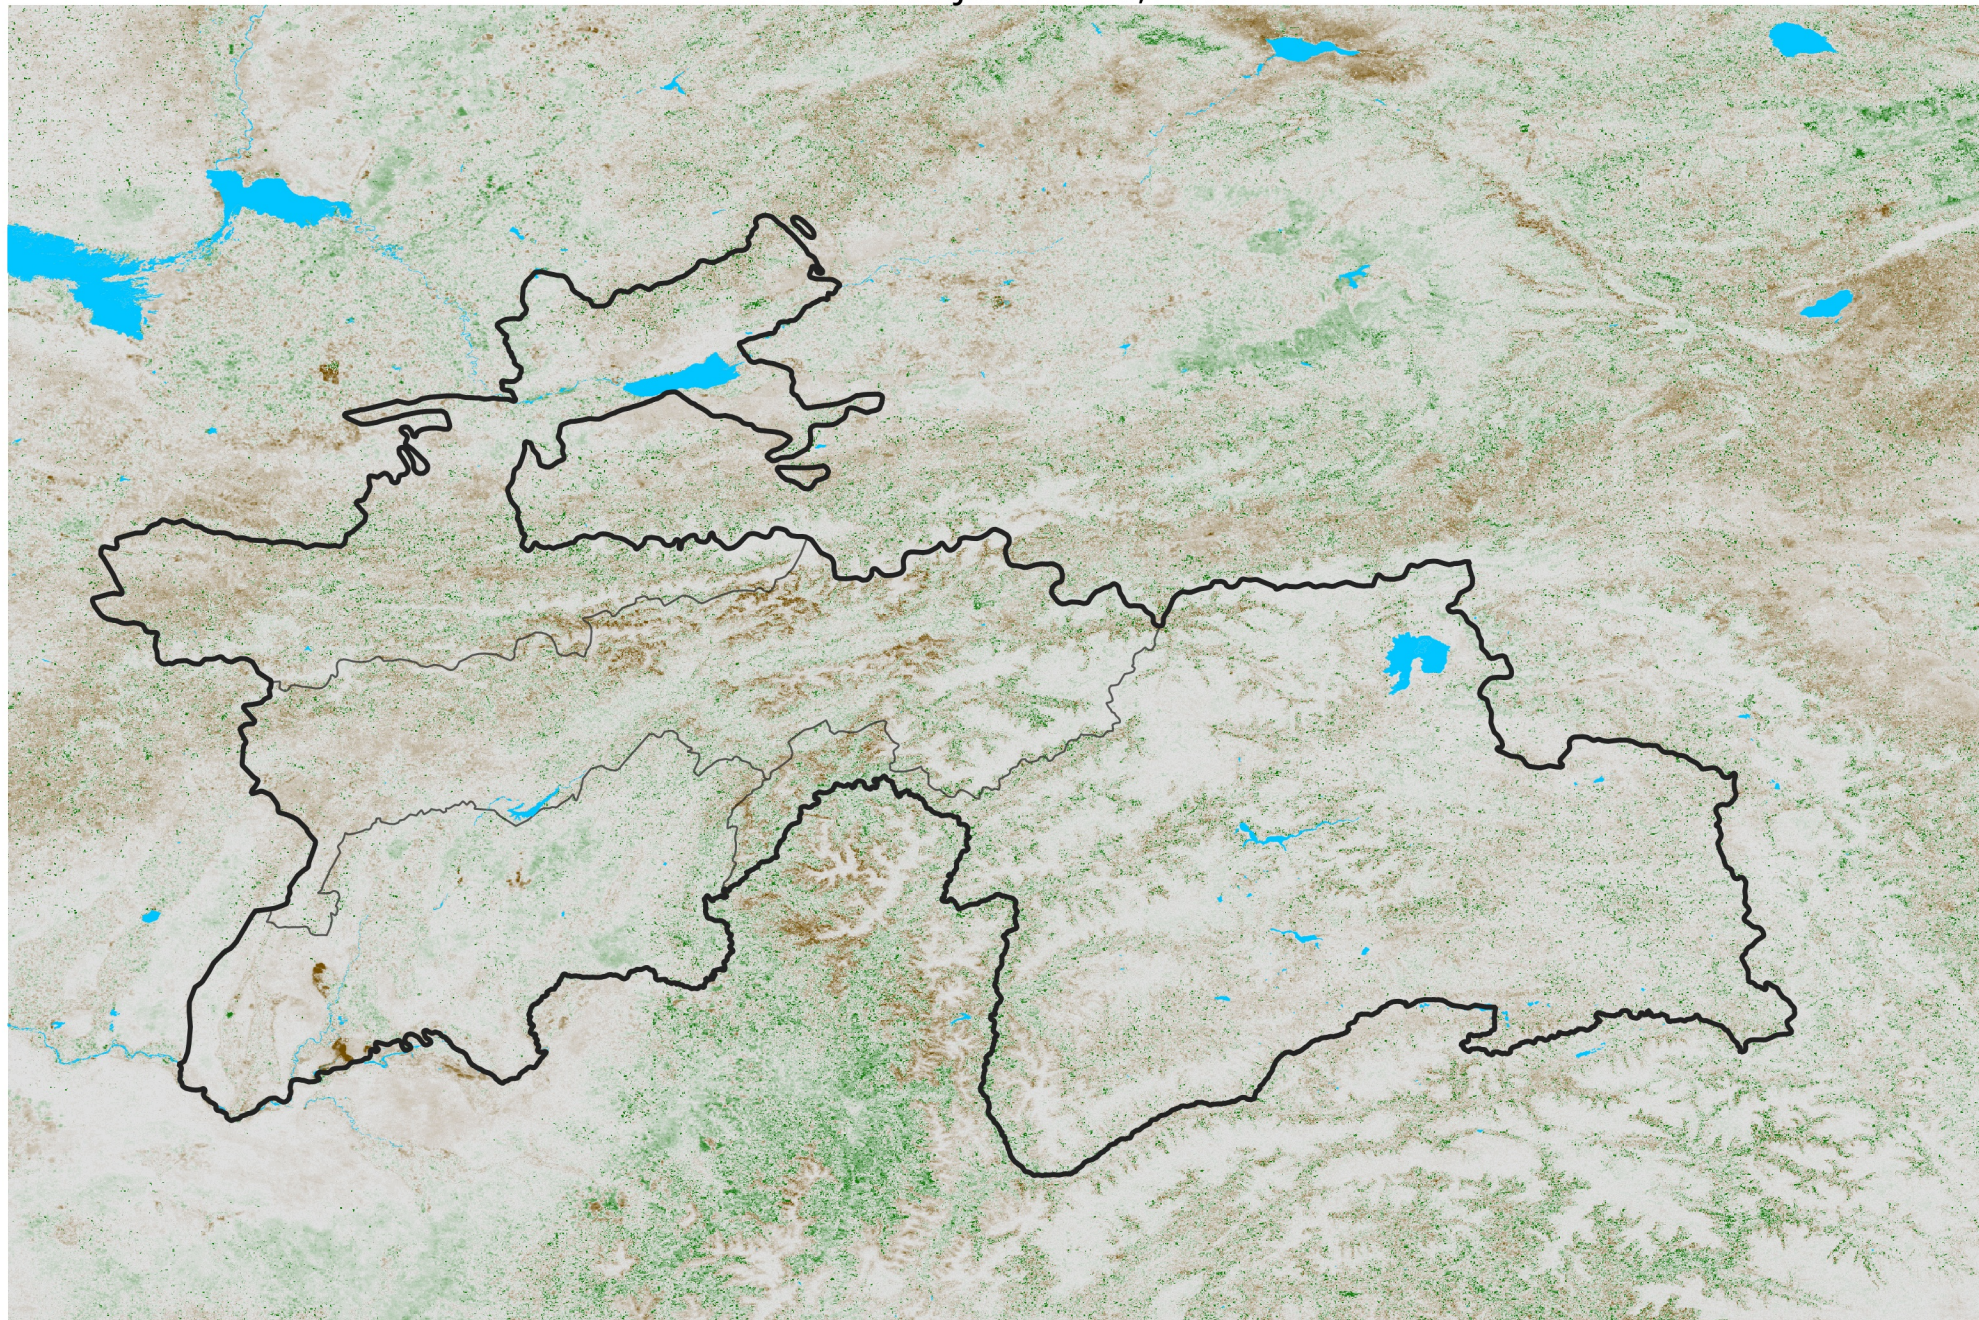

Tajikistan NDVI Anomaly

2015 minus Mean (2012 - 2021)

Period 36 / Jun 21 - 30, 2015

NDVI Anomaly

< -0.3 -0.2 -0.1 -0.05 0.05 0.1 0.2 > 0.3

Negative

No Difference

Positive