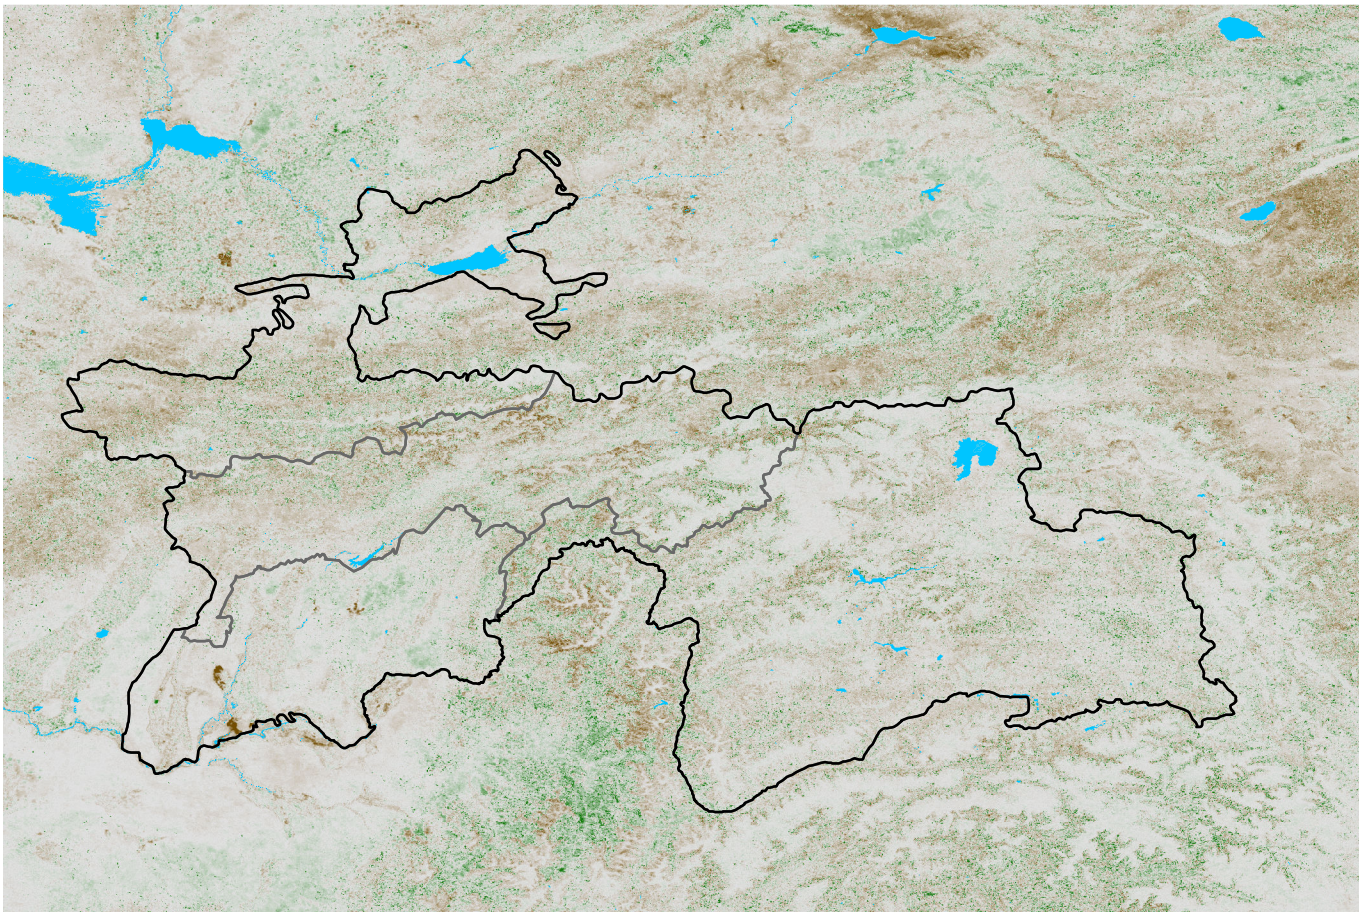

Tajikistan NDVI Anomaly

2015 minus Mean (2012 - 2021)

Period 38 / Jul 01 - 10, 2015

NDVI Anomaly

< -0.3 -0.2 -0.1 -0.05 0.05 0.1 0.2 >0.3

Negative

No Difference

Positive