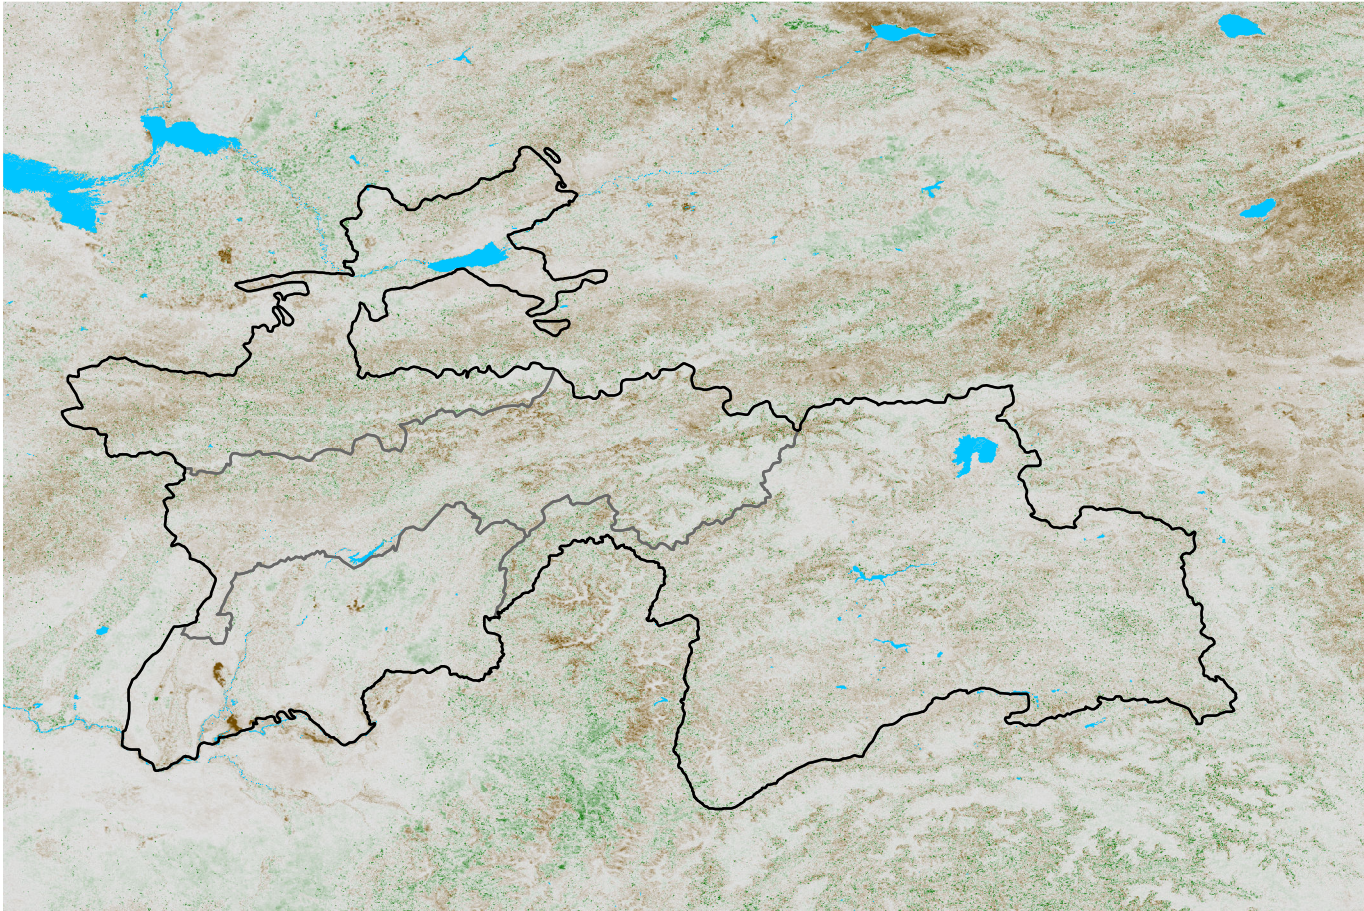

Tajikistan NDVI Anomaly

2015 minus Mean (2012 - 2021)

Period 39 / Jul 06 - 15, 2015

NDVI Anomaly

< -0.3 -0.2 -0.1 -0.05 0.05 0.1 0.2 >0.3

Negative

No Difference

Positive