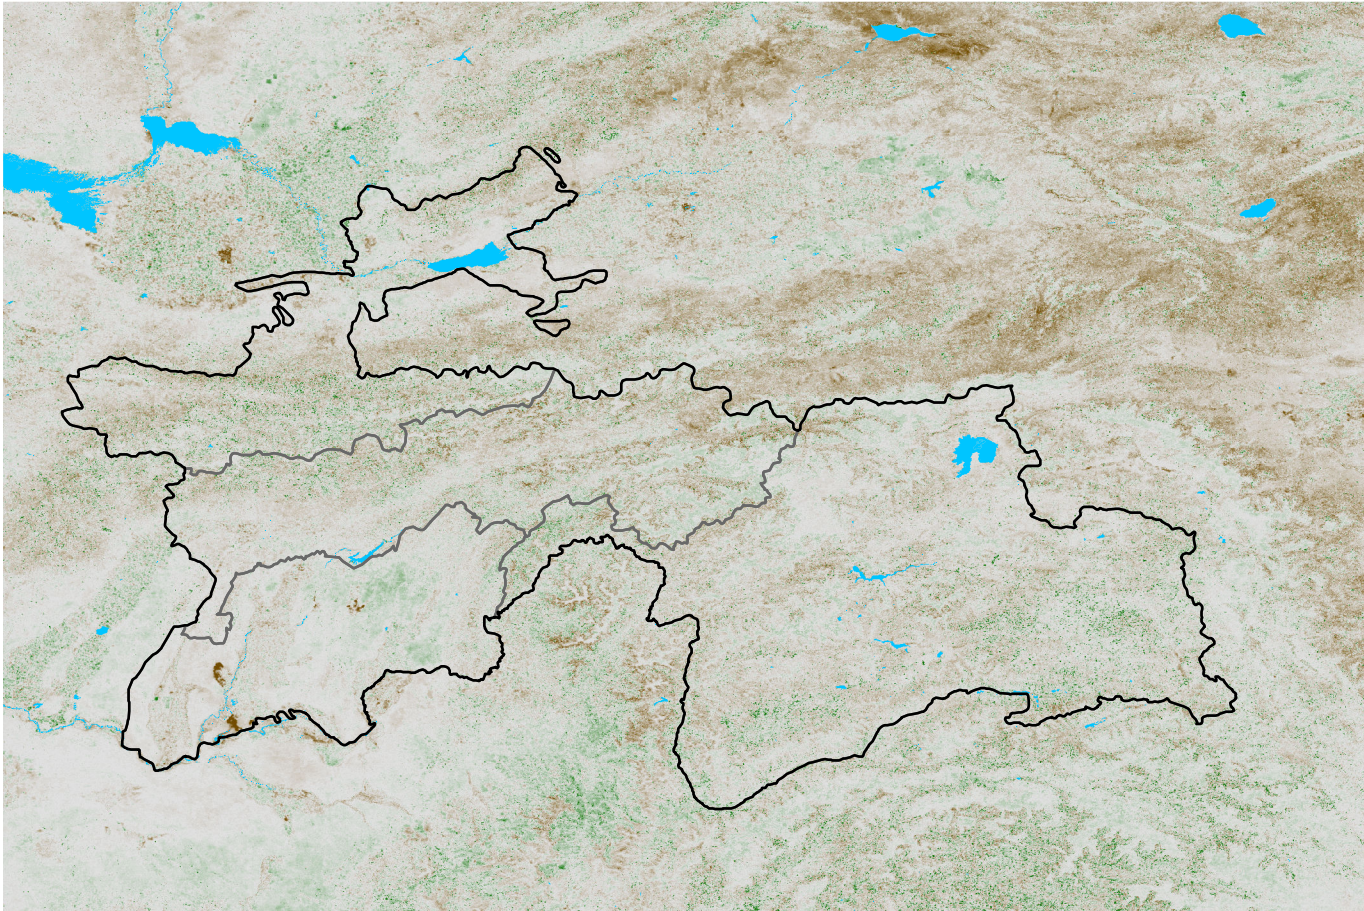

Tajikistan NDVI Anomaly

2015 minus Mean (2012 - 2021)

Period 41 / Jul 16 - 25, 2015

NDVI Anomaly

< -0.3 -0.2 -0.1 -0.05 0.05 0.1 0.2 >0.3

Negative

No Difference

Positive