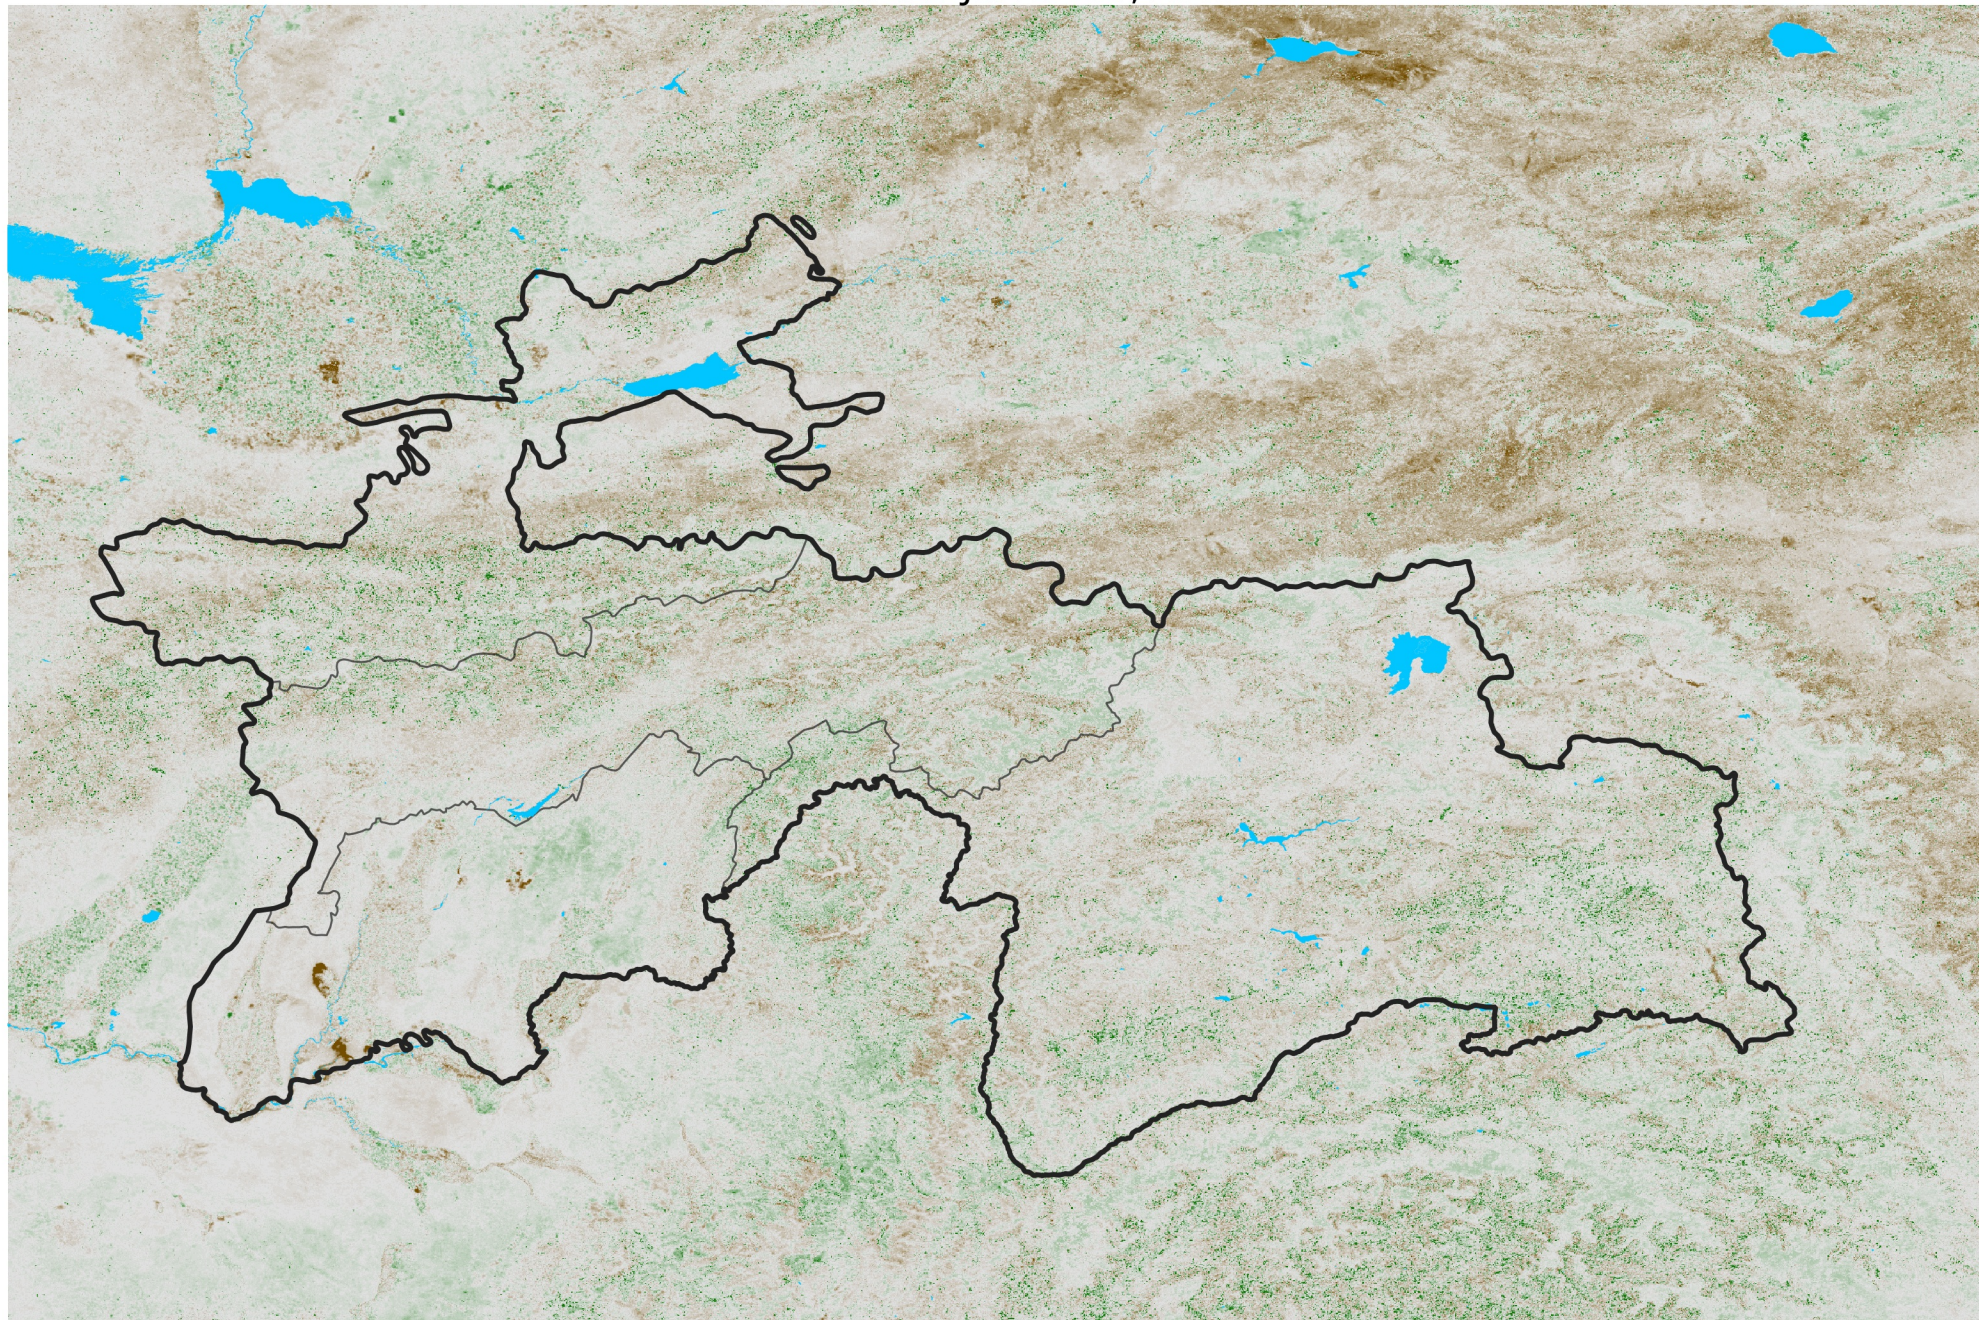

Tajikistan NDVI Anomaly

2015 minus Mean (2012 - 2021)

Period 42 / Jul 21 - 31, 2015

NDVI Anomaly

<math>< -0.3</math> -0.2 -0.1 -0.05 0.05 0.1 0.2 > 0.3

Negative

No Difference

Positive