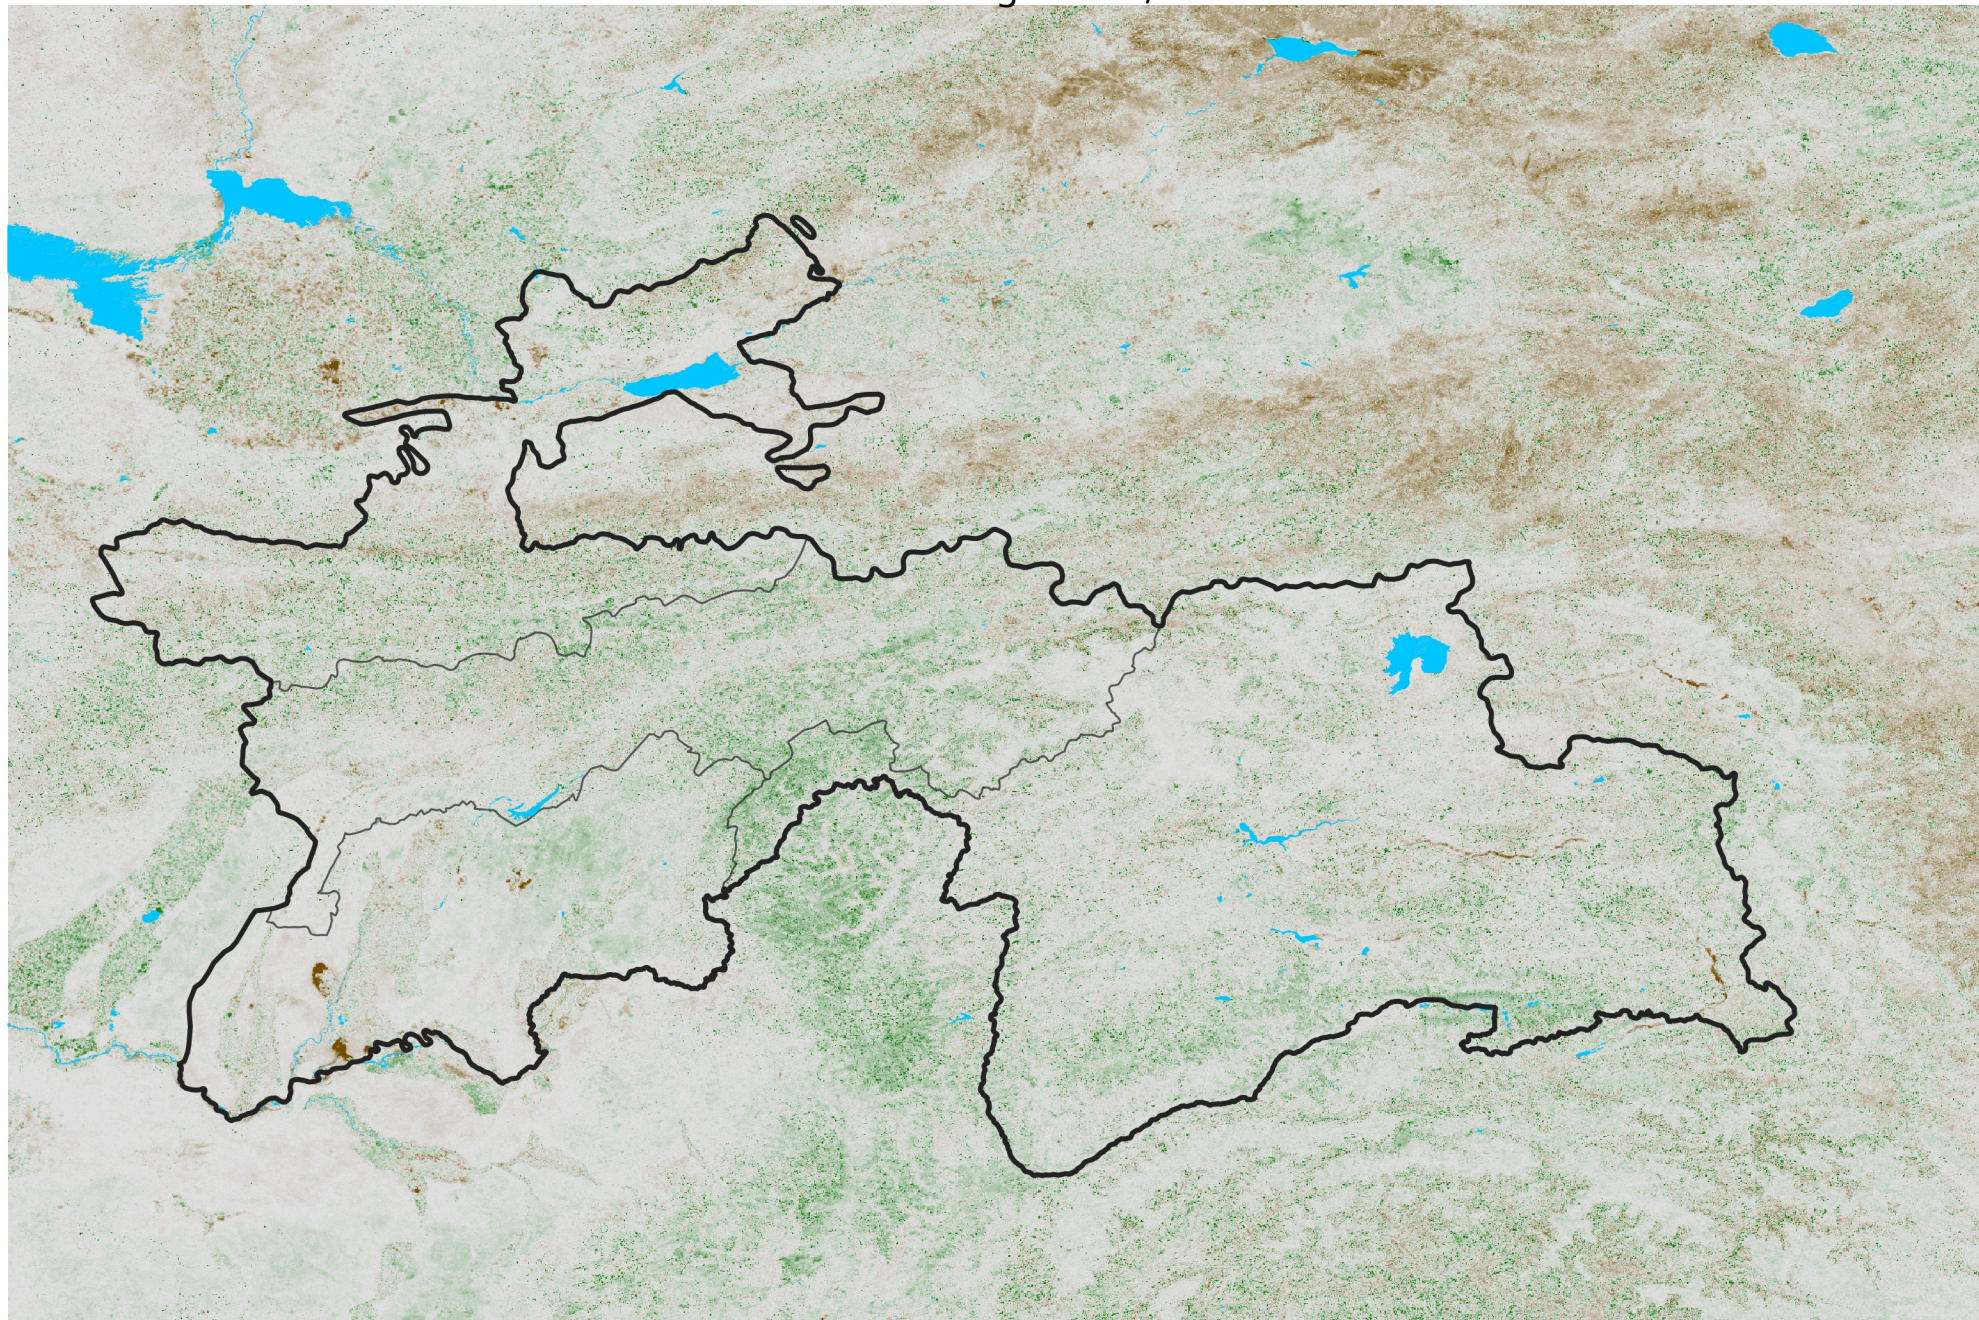

Tajikistan NDVI Anomaly

2015 minus Mean (2012 - 2021)

Period 46 / Aug 11 - 20, 2015

NDVI Anomaly

<math>< -0.3</math> -0.2 -0.1 -0.05 0.05 0.1 0.2 > 0.3

Negative

No Difference

Positive