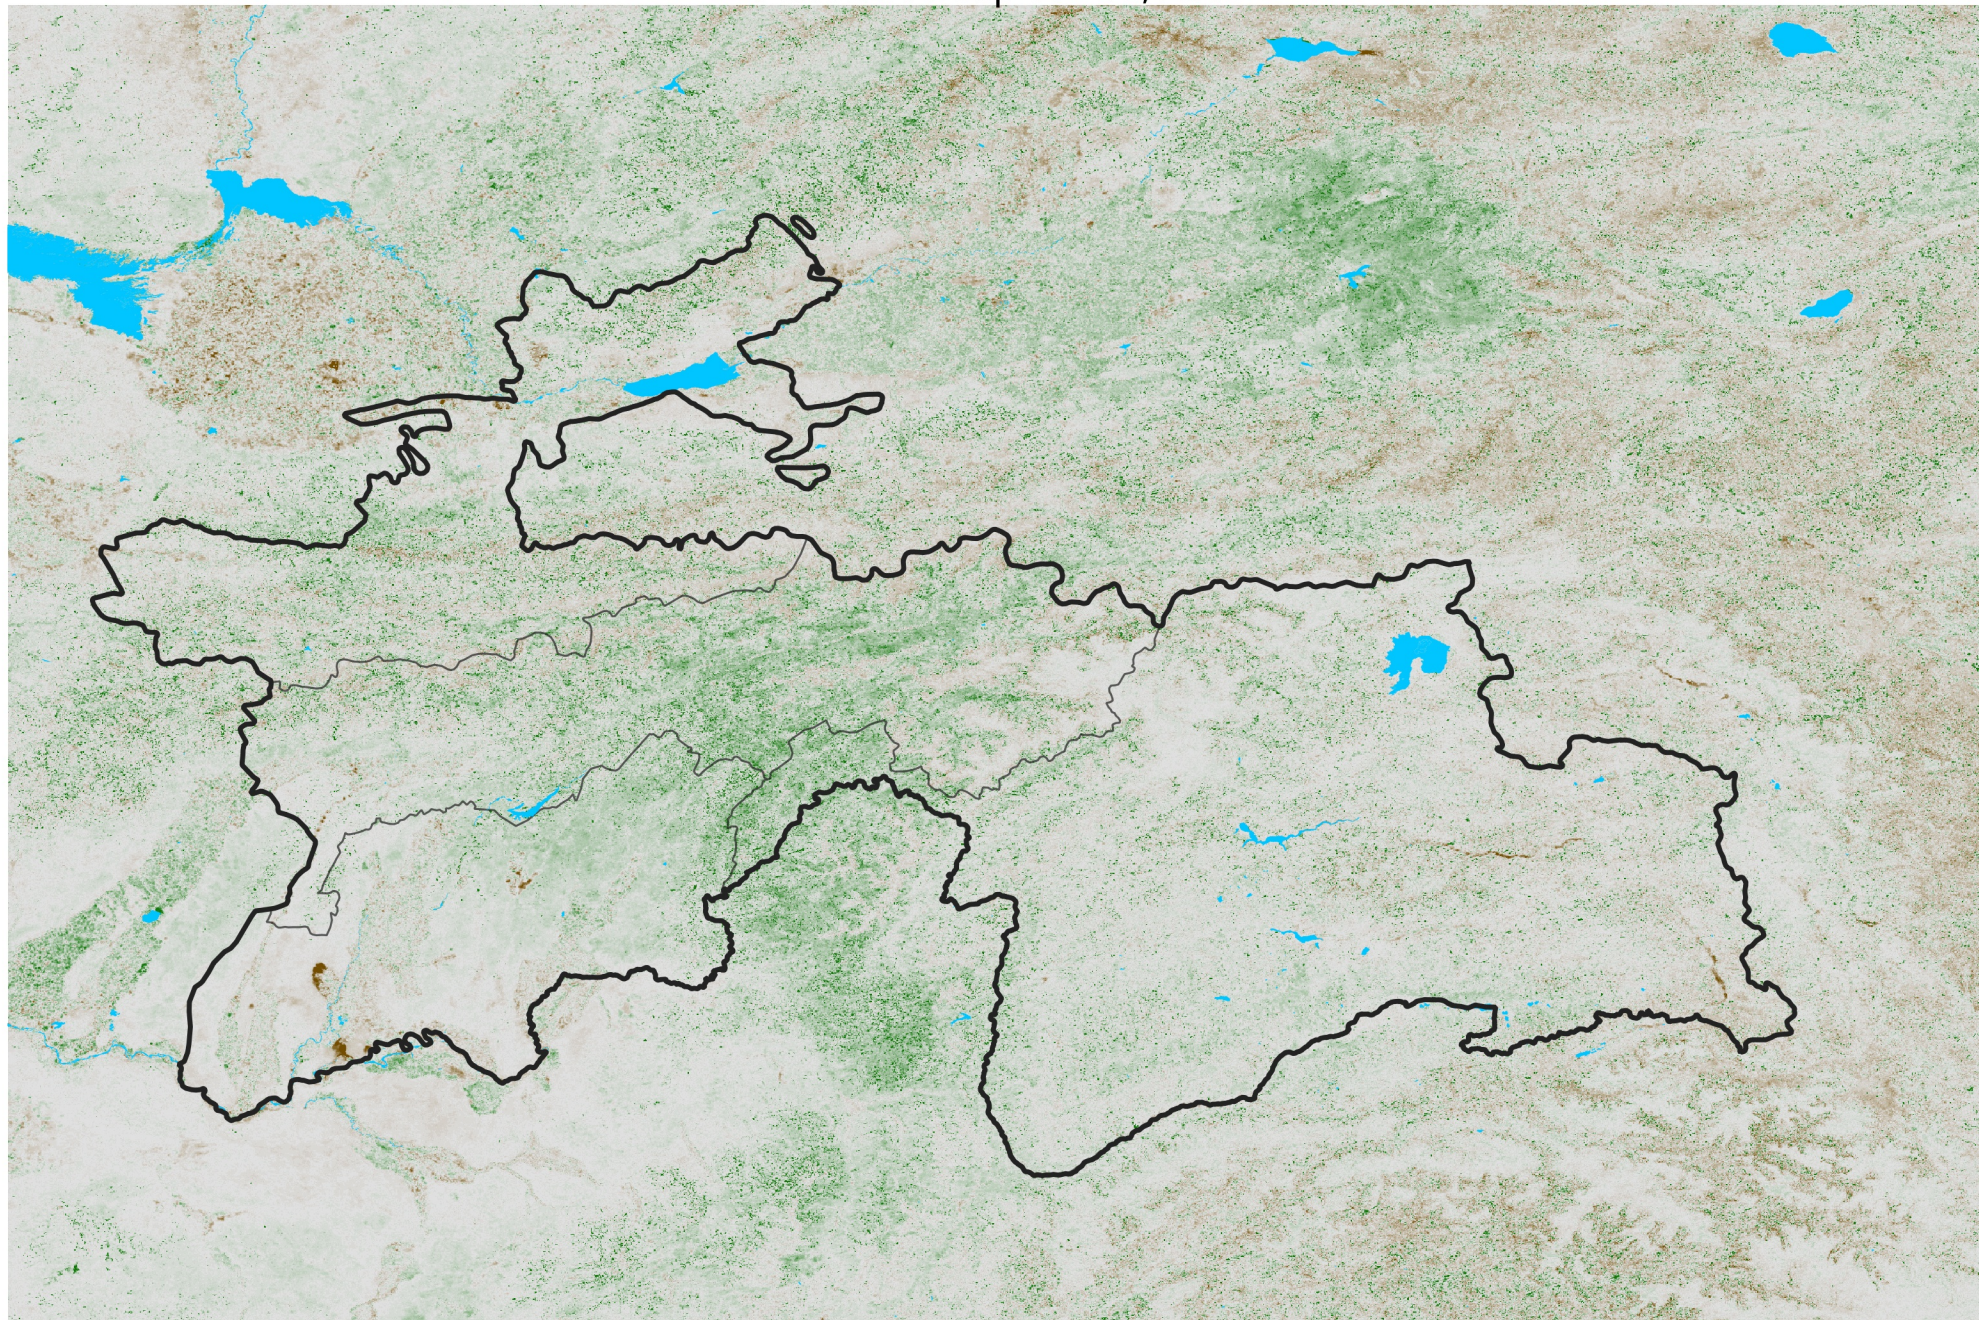

Tajikistan NDVI Anomaly

2015 minus Mean (2012 - 2021)

Period 51 / Sep 06 - 15, 2015

NDVI Anomaly

< -0.3 -0.2 -0.1 -0.05 0.05 0.1 0.2 > 0.3

Negative

No Difference

Positive