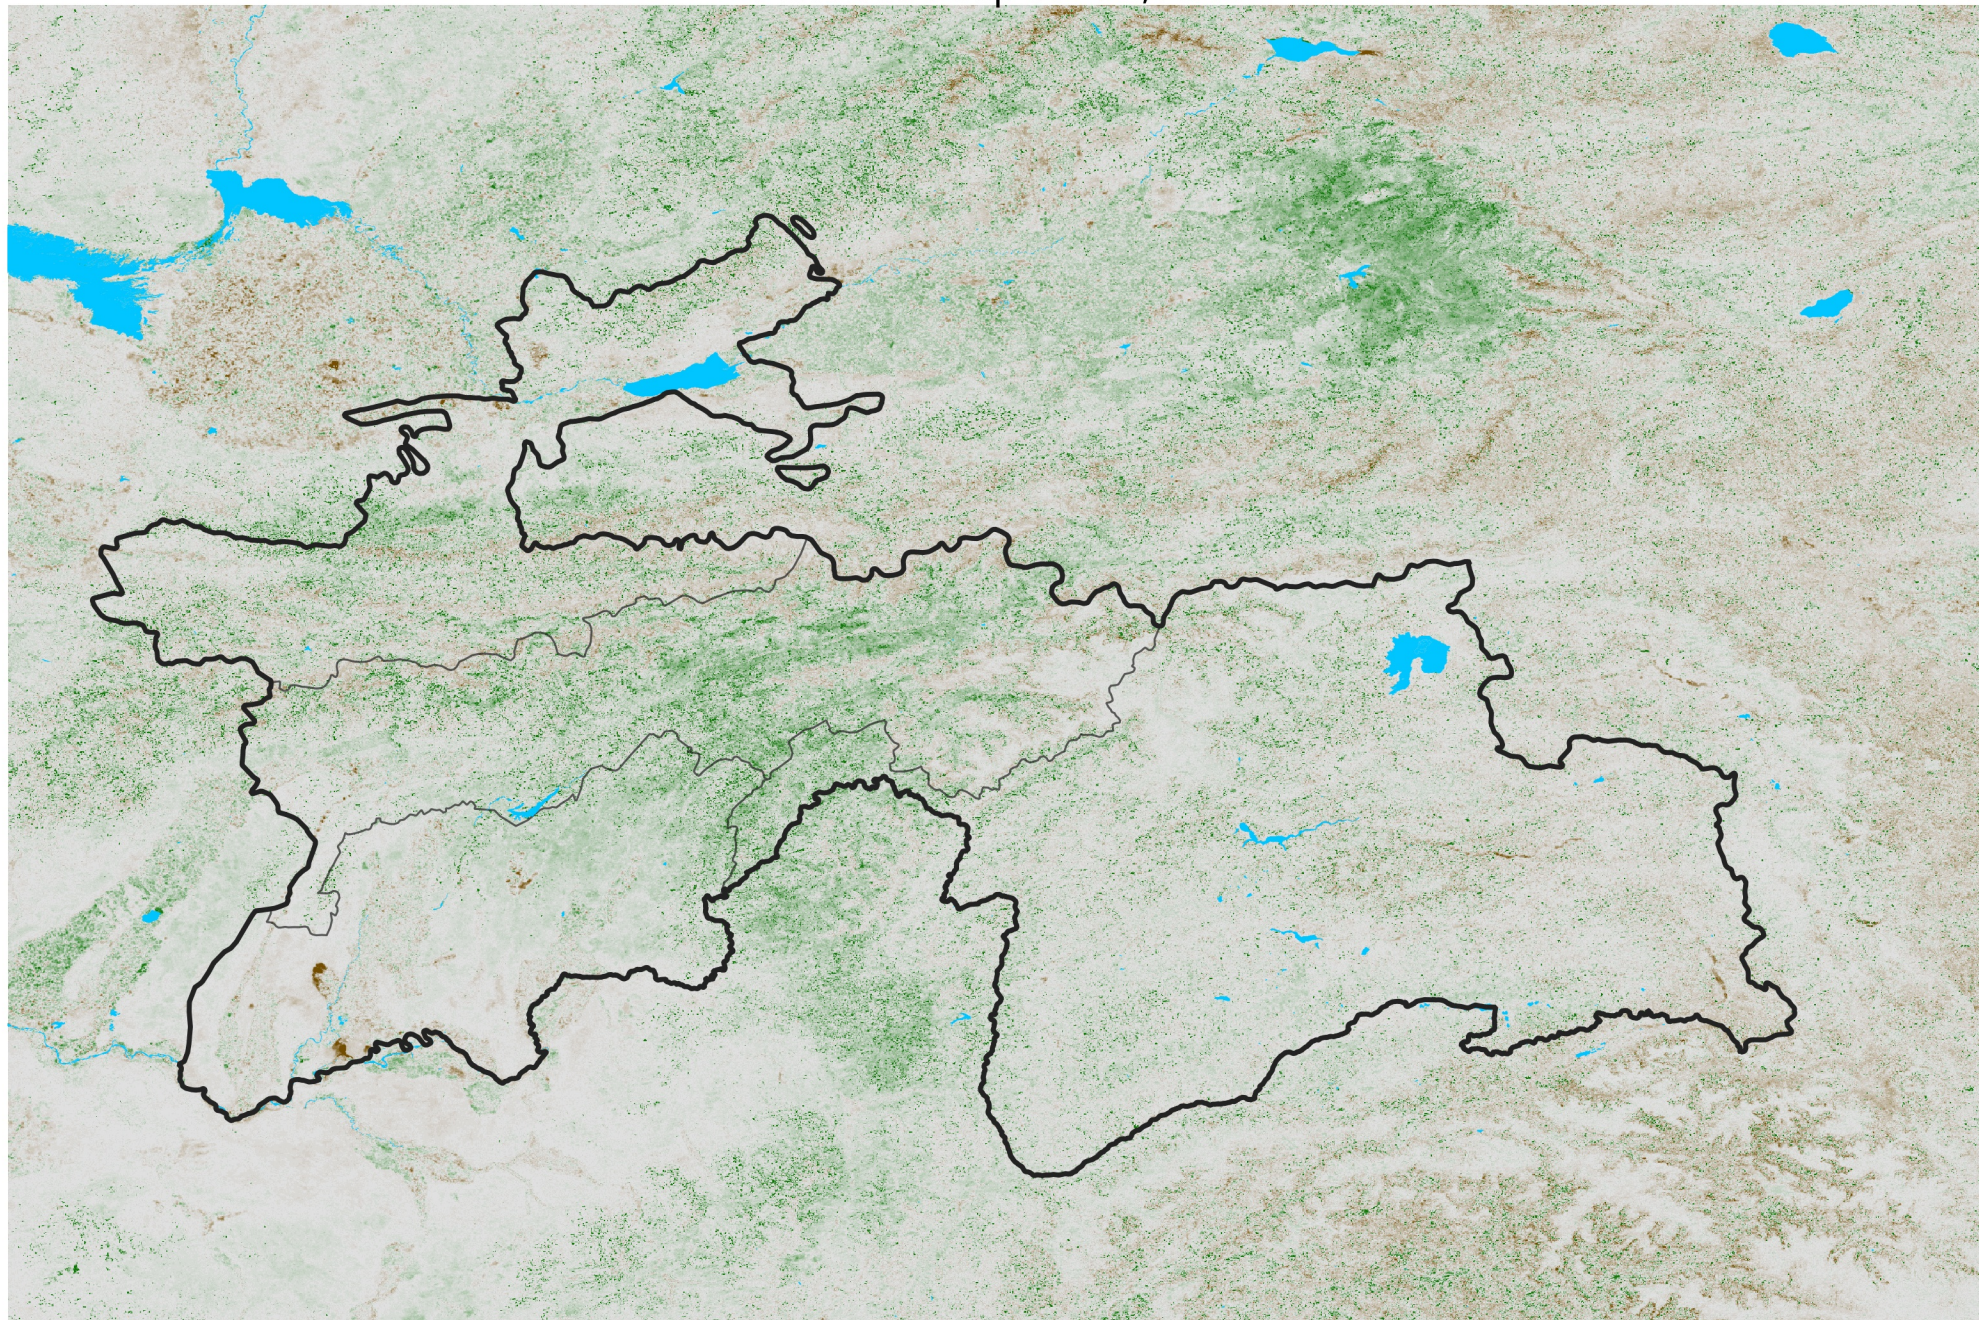

Tajikistan NDVI Anomaly

2015 minus Mean (2012 - 2021)

Period 53 / Sep 16 - 25, 2015

NDVI Anomaly

< -0.3 -0.2 -0.1 -0.05 0.05 0.1 0.2 > 0.3

Negative

No Difference

Positive