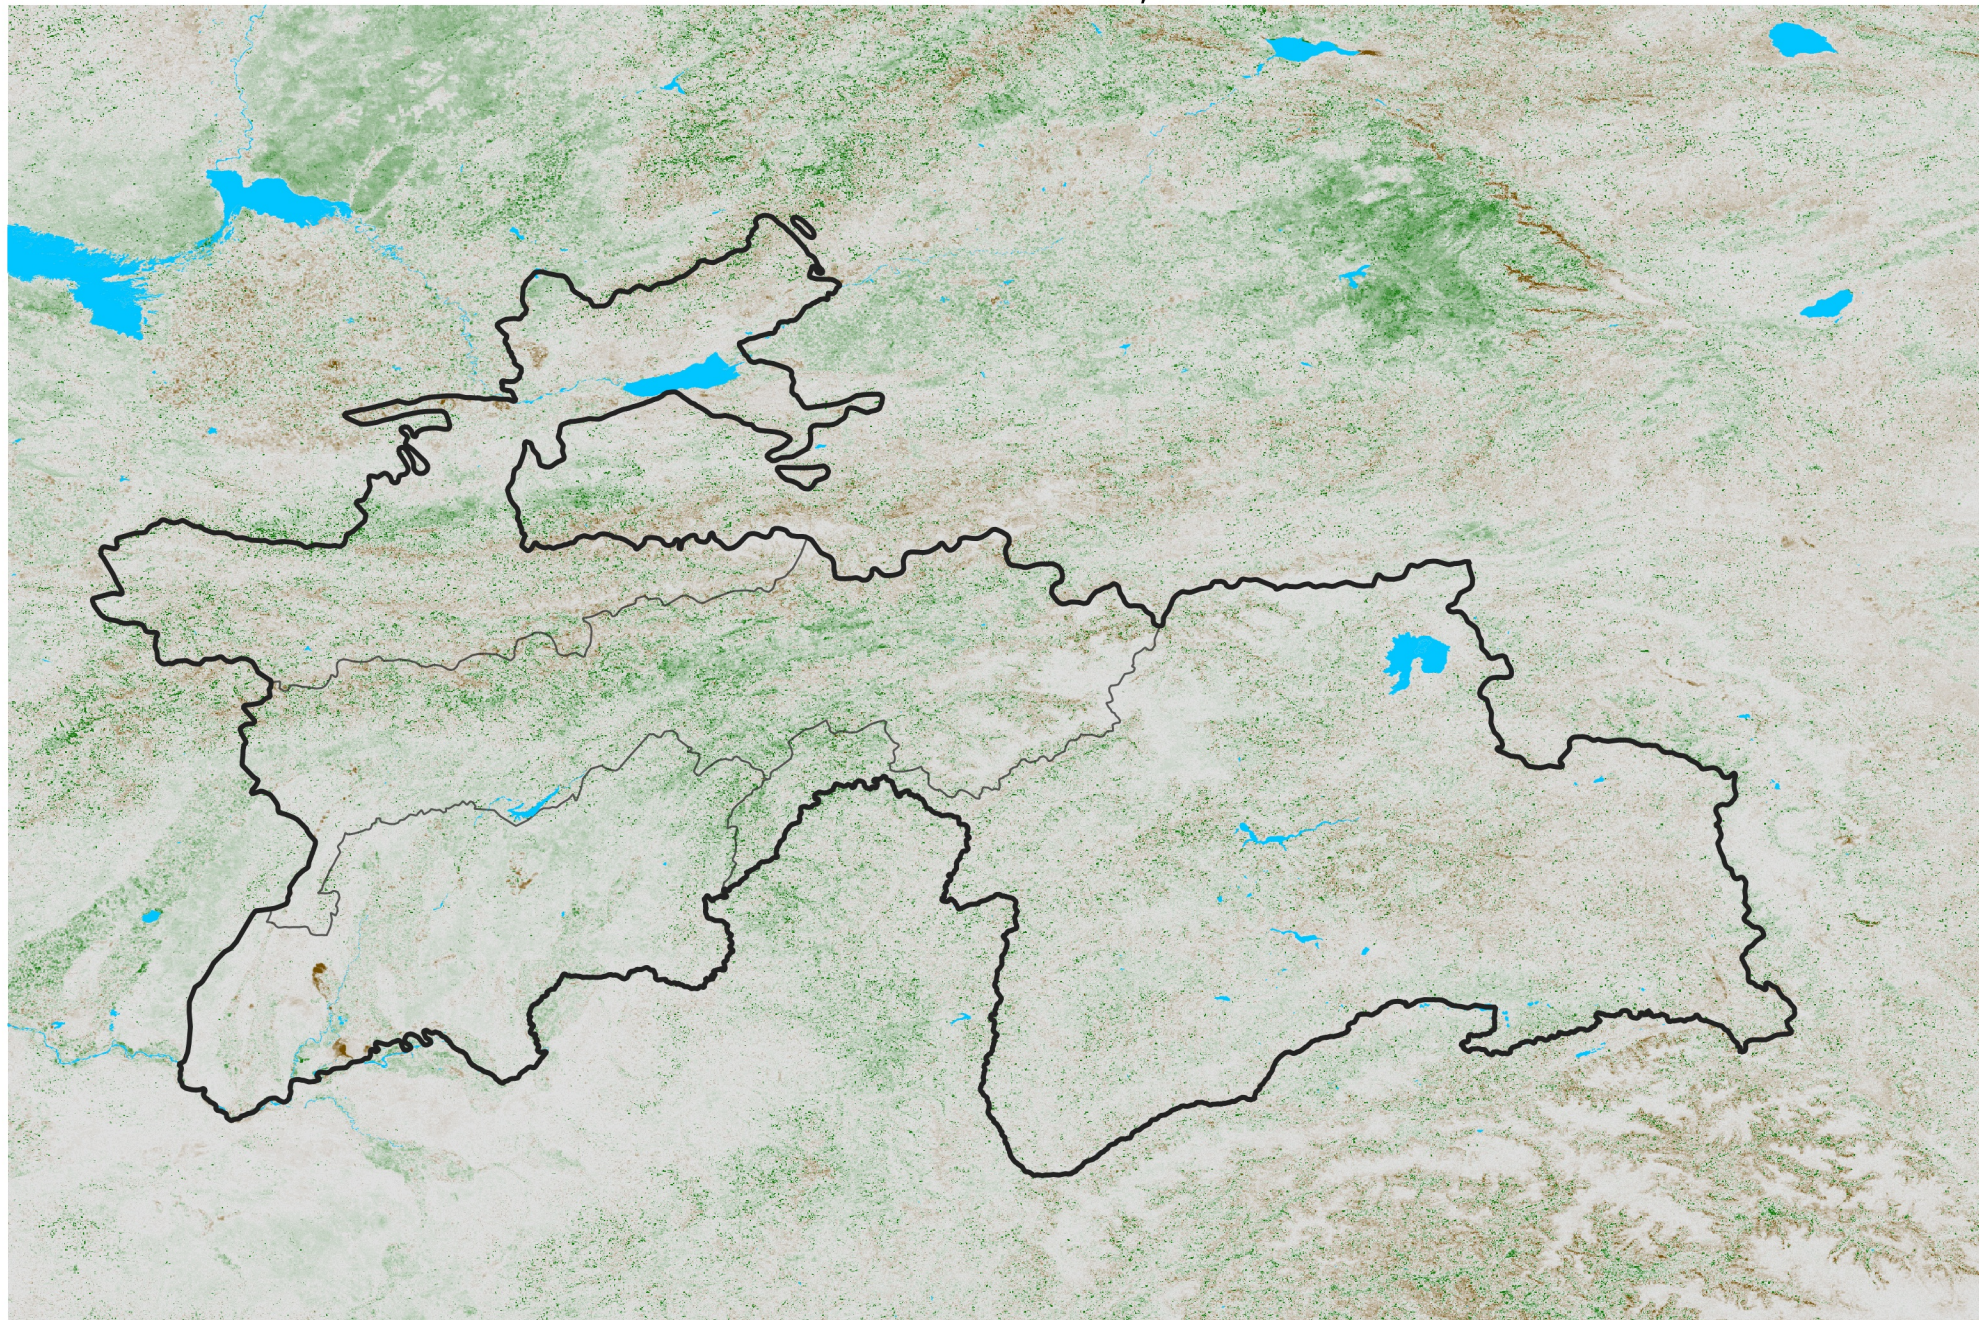

Tajikistan NDVI Anomaly

2015 minus Mean (2012 - 2021)

Period 57 / Oct 06 - 15, 2015

NDVI Anomaly

< -0.3 -0.2 -0.1 -0.05 0.05 0.1 0.2 > 0.3

Negative

No Difference

Positive