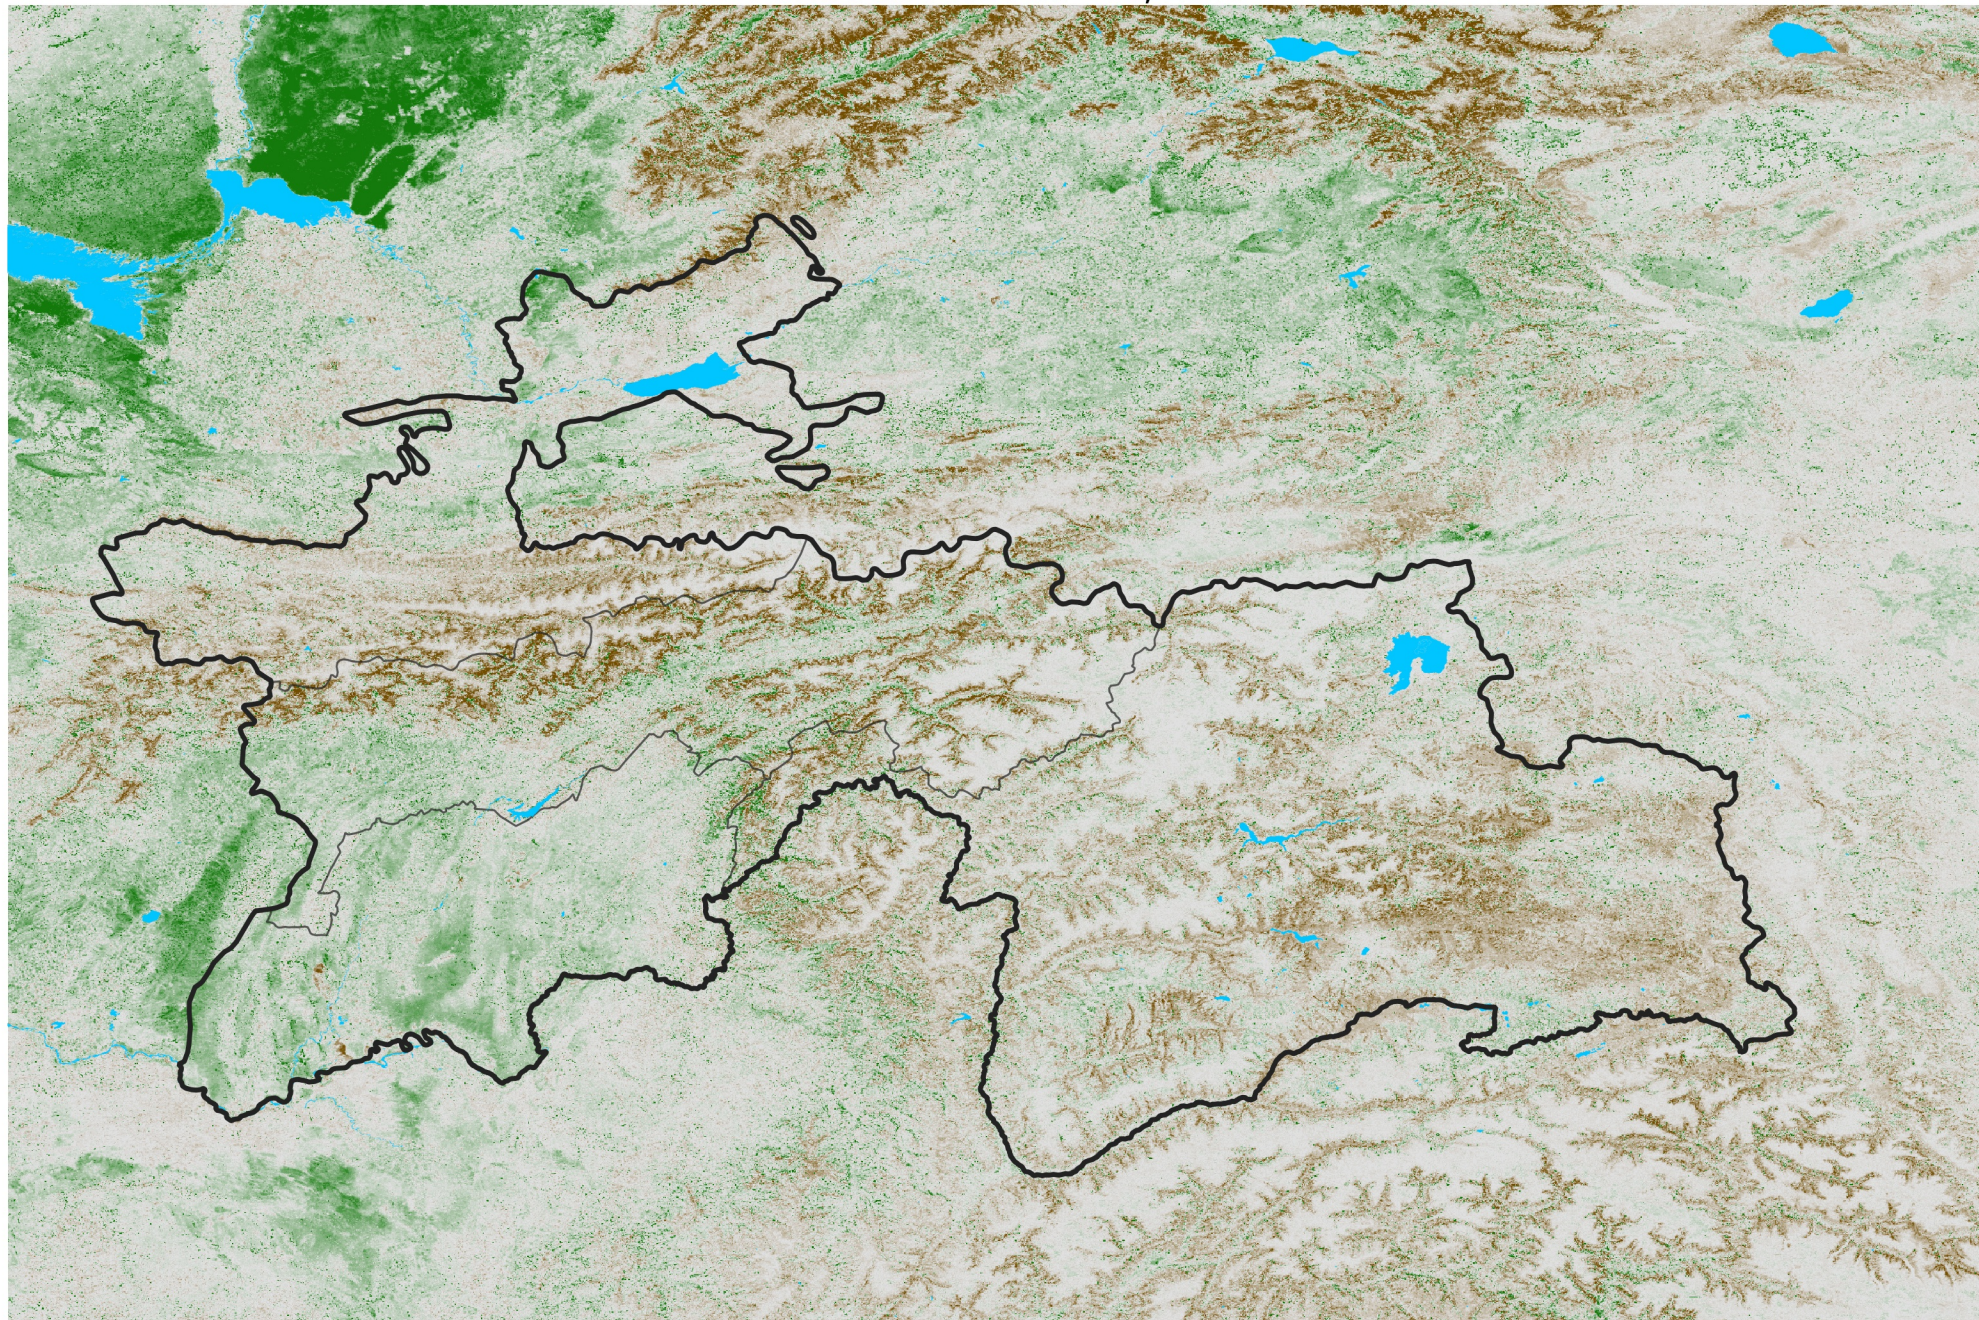

Tajikistan NDVI Anomaly

2015 minus Mean (2012 - 2021)

Period 63 / Nov 06 - 15, 2015

NDVI Anomaly

< -0.3 -0.2 -0.1 -0.05 0.05 0.1 0.2 > 0.3

Negative

No Difference

Positive