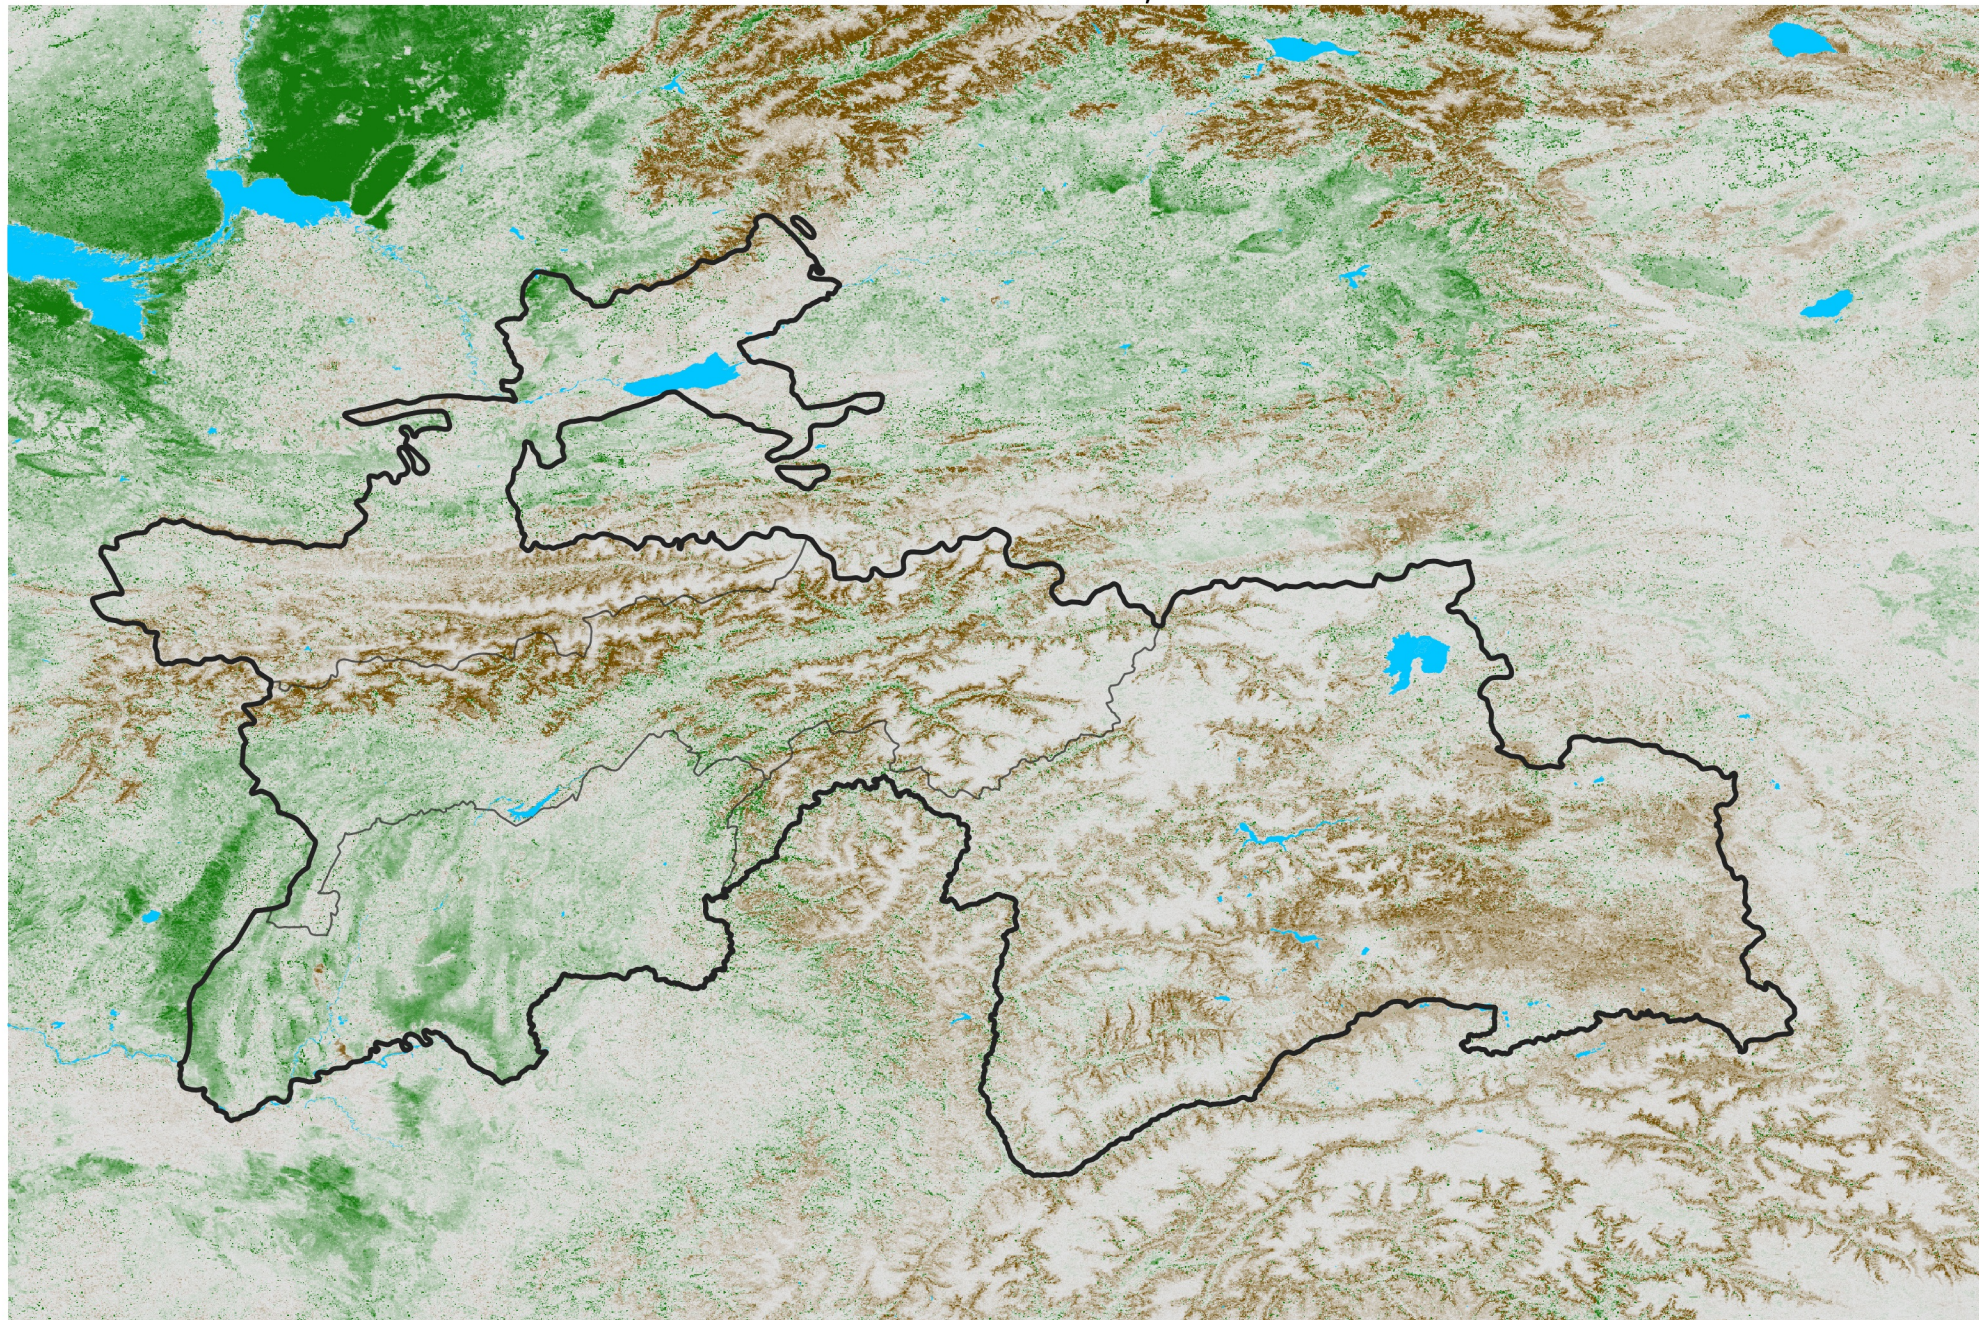

Tajikistan NDVI Anomaly

2015 minus Mean (2012 - 2021)

Period 64 / Nov 11 - 20, 2015

NDVI Anomaly

< -0.3 -0.2 -0.1 -0.05 0.05 0.1 0.2 > 0.3

Negative

No Difference

Positive