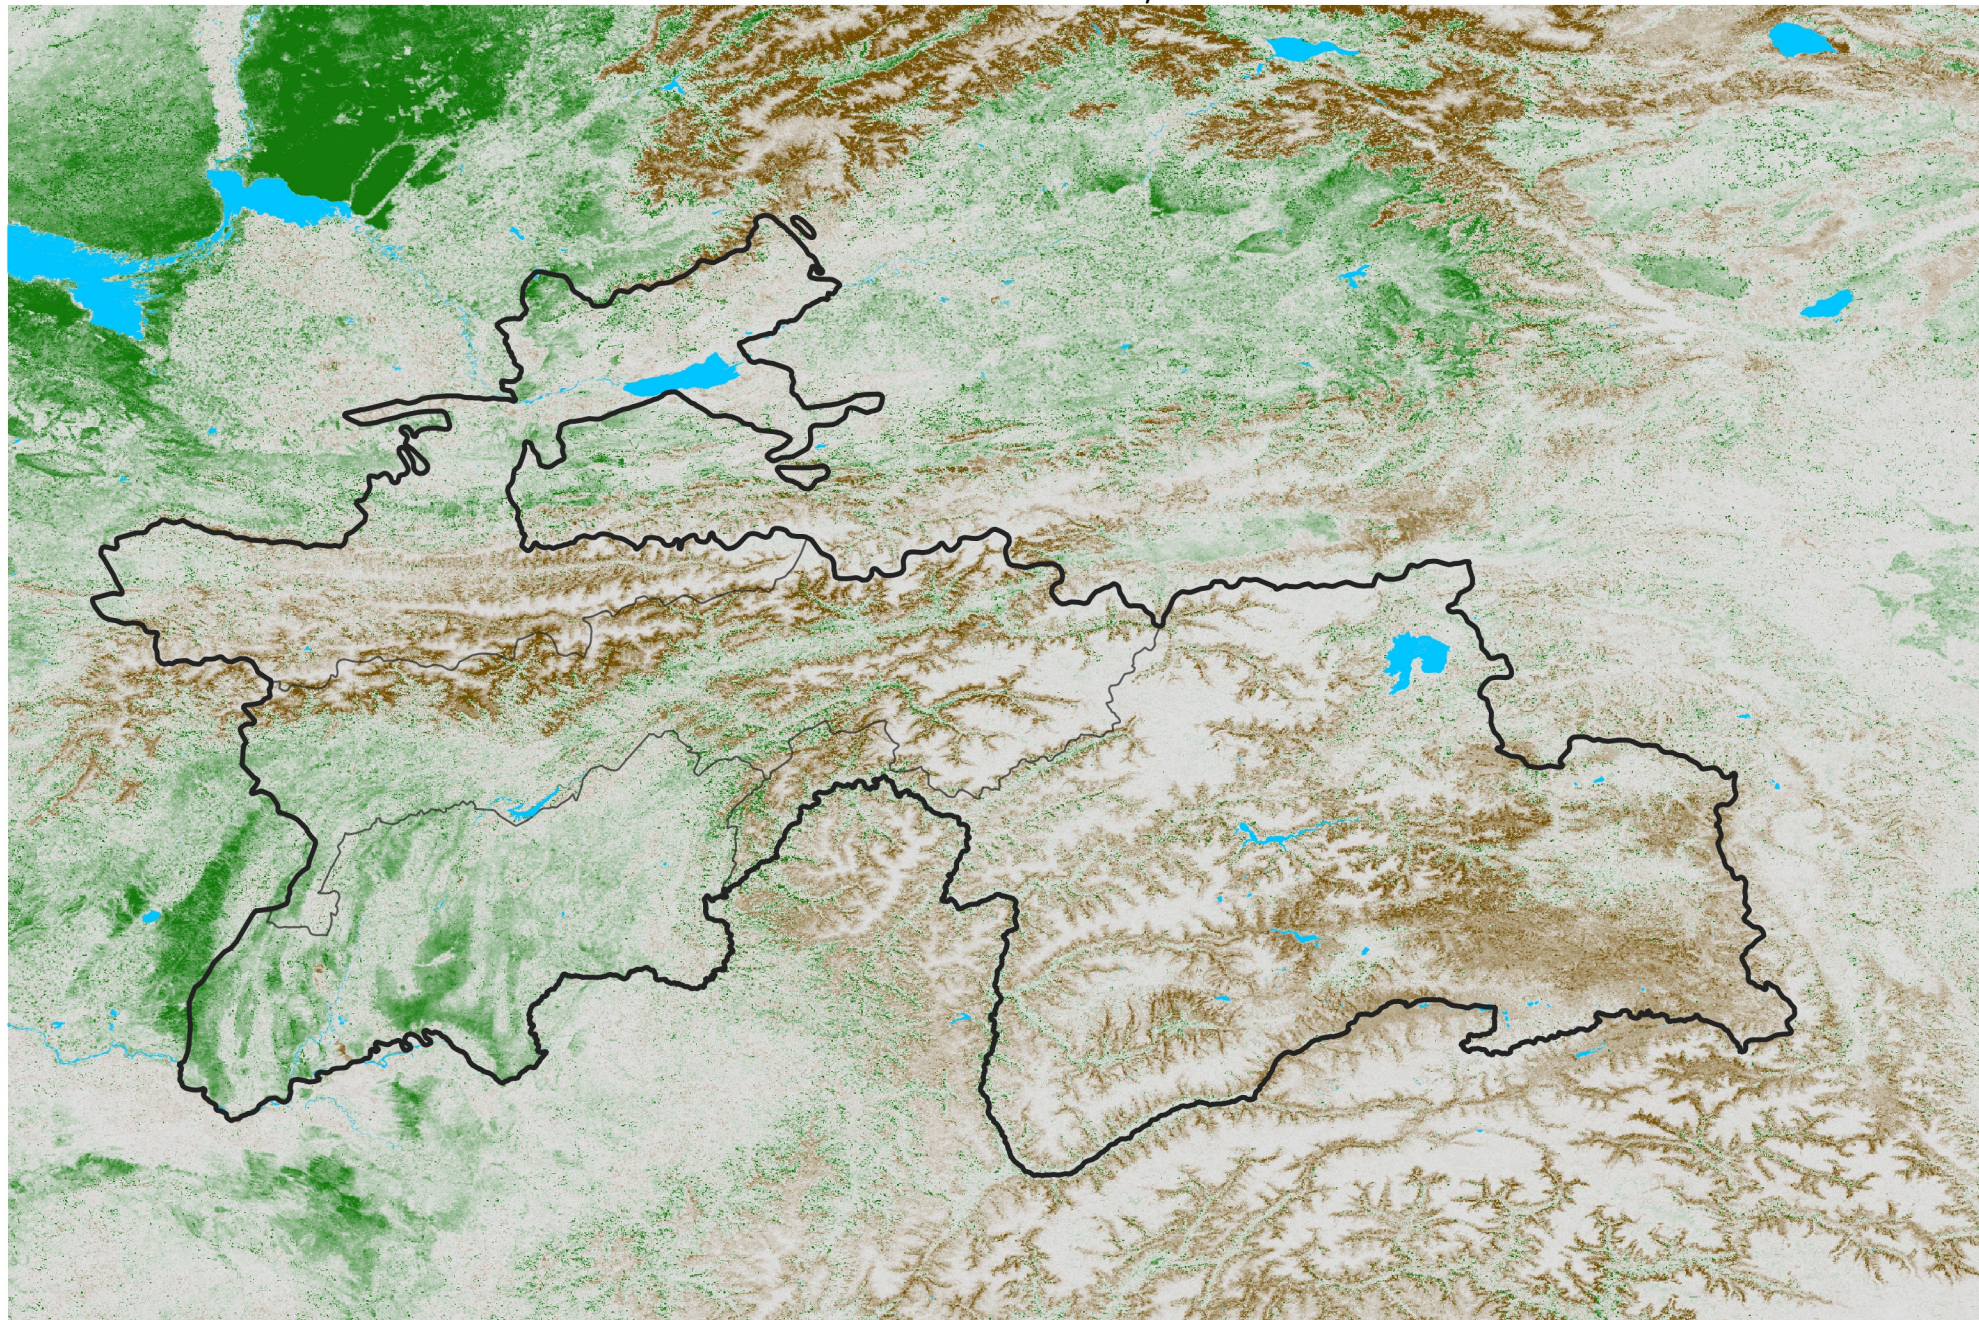

Tajikistan NDVI Anomaly

2015 minus Mean (2012 - 2021)

Period 65 / Nov 16 - 25, 2015

NDVI Anomaly

< -0.3 -0.2 -0.1 -0.05 0.05 0.1 0.2 > 0.3

Negative

No Difference

Positive