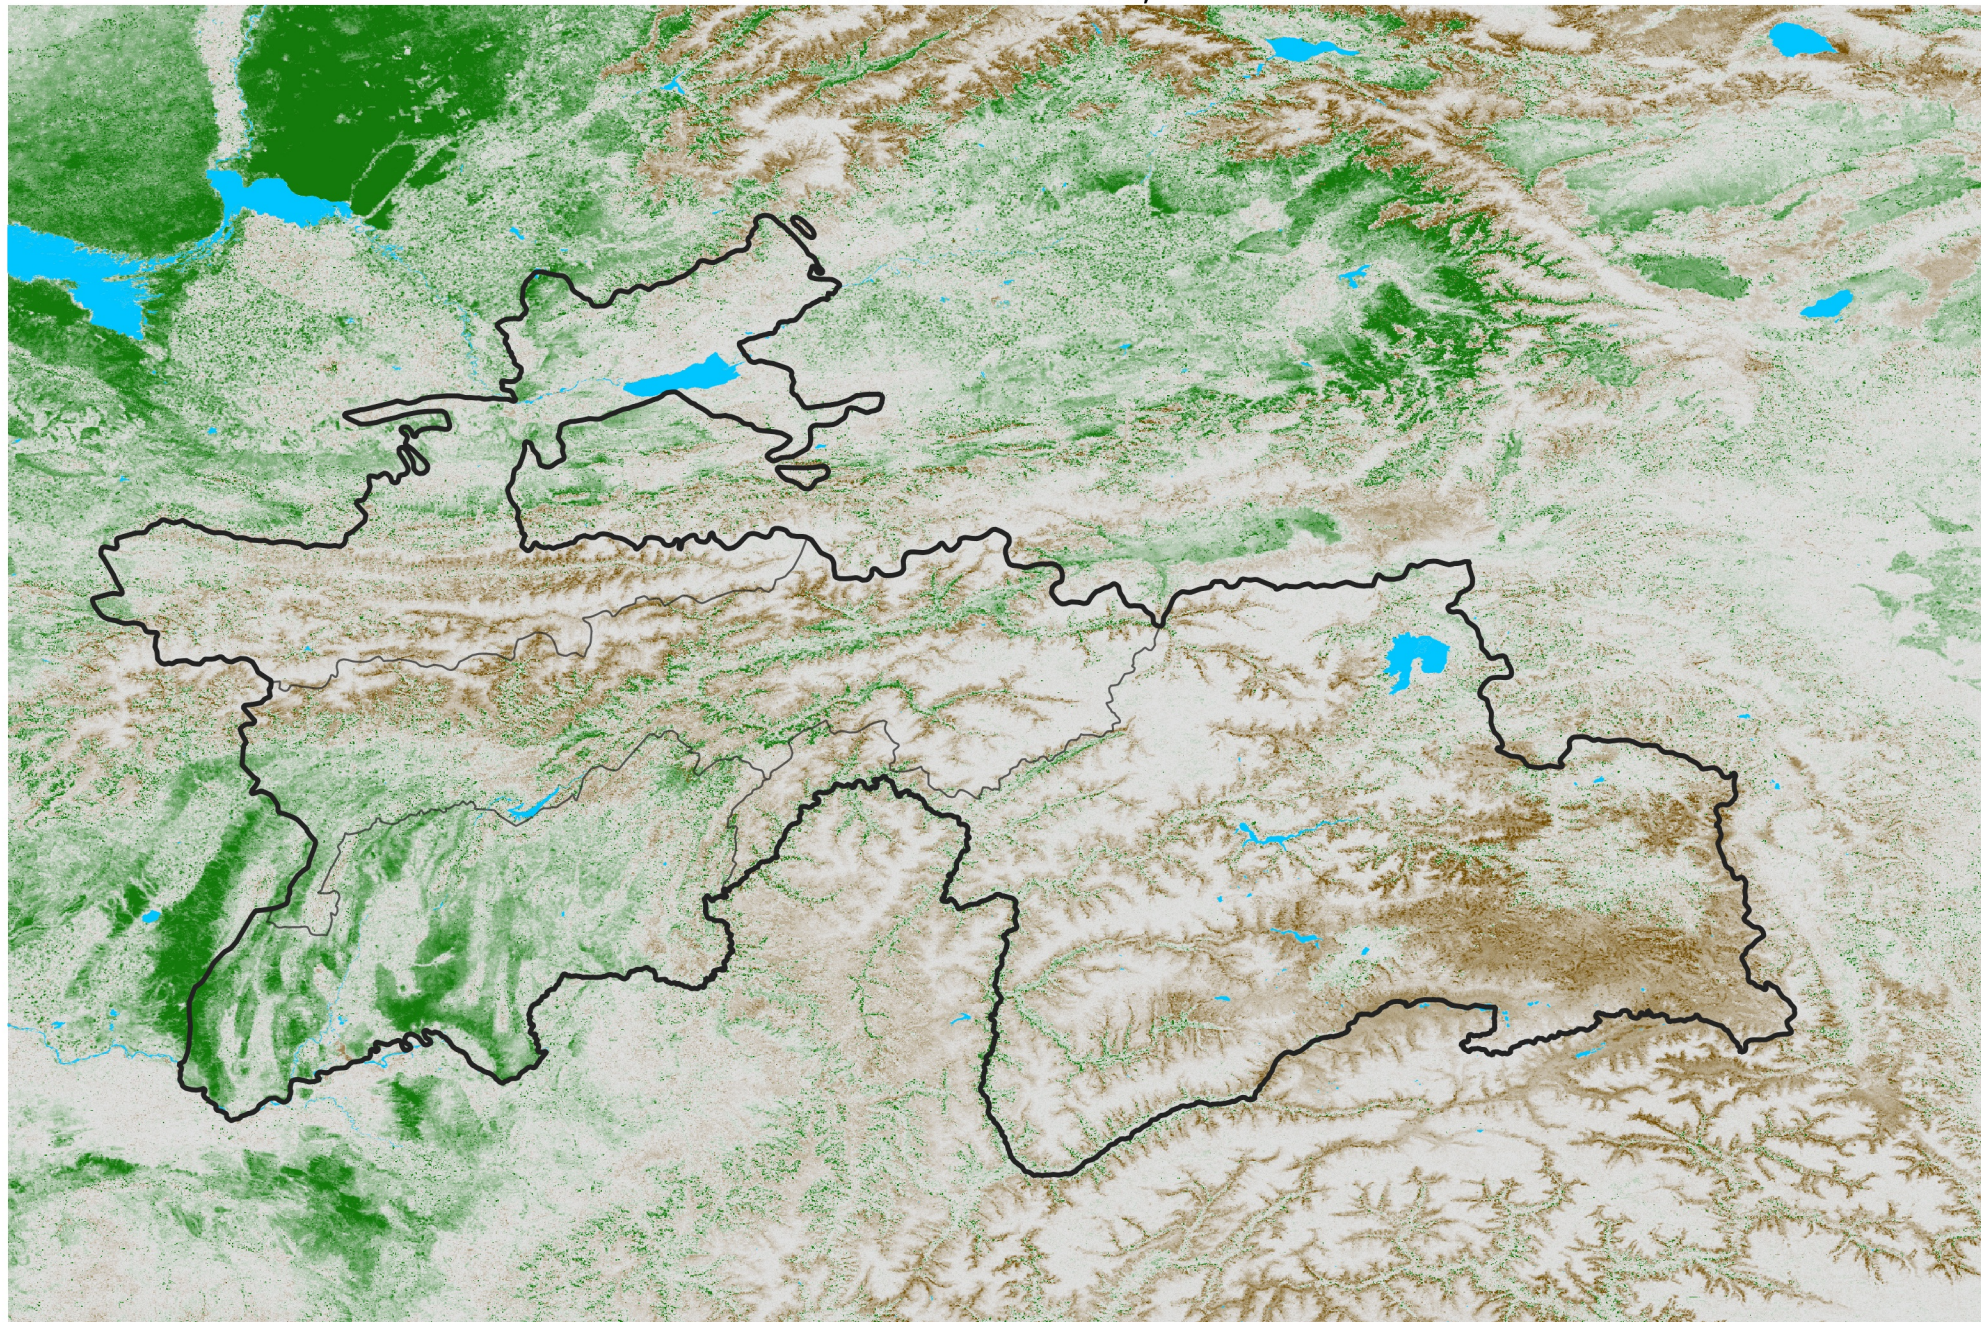

Tajikistan NDVI Anomaly

2015 minus Mean (2012 - 2021)

Period 68 / Dec 01 - 10, 2015

NDVI Anomaly

< -0.3 -0.2 -0.1 -0.05 0.05 0.1 0.2 > 0.3

Negative

No Difference

Positive