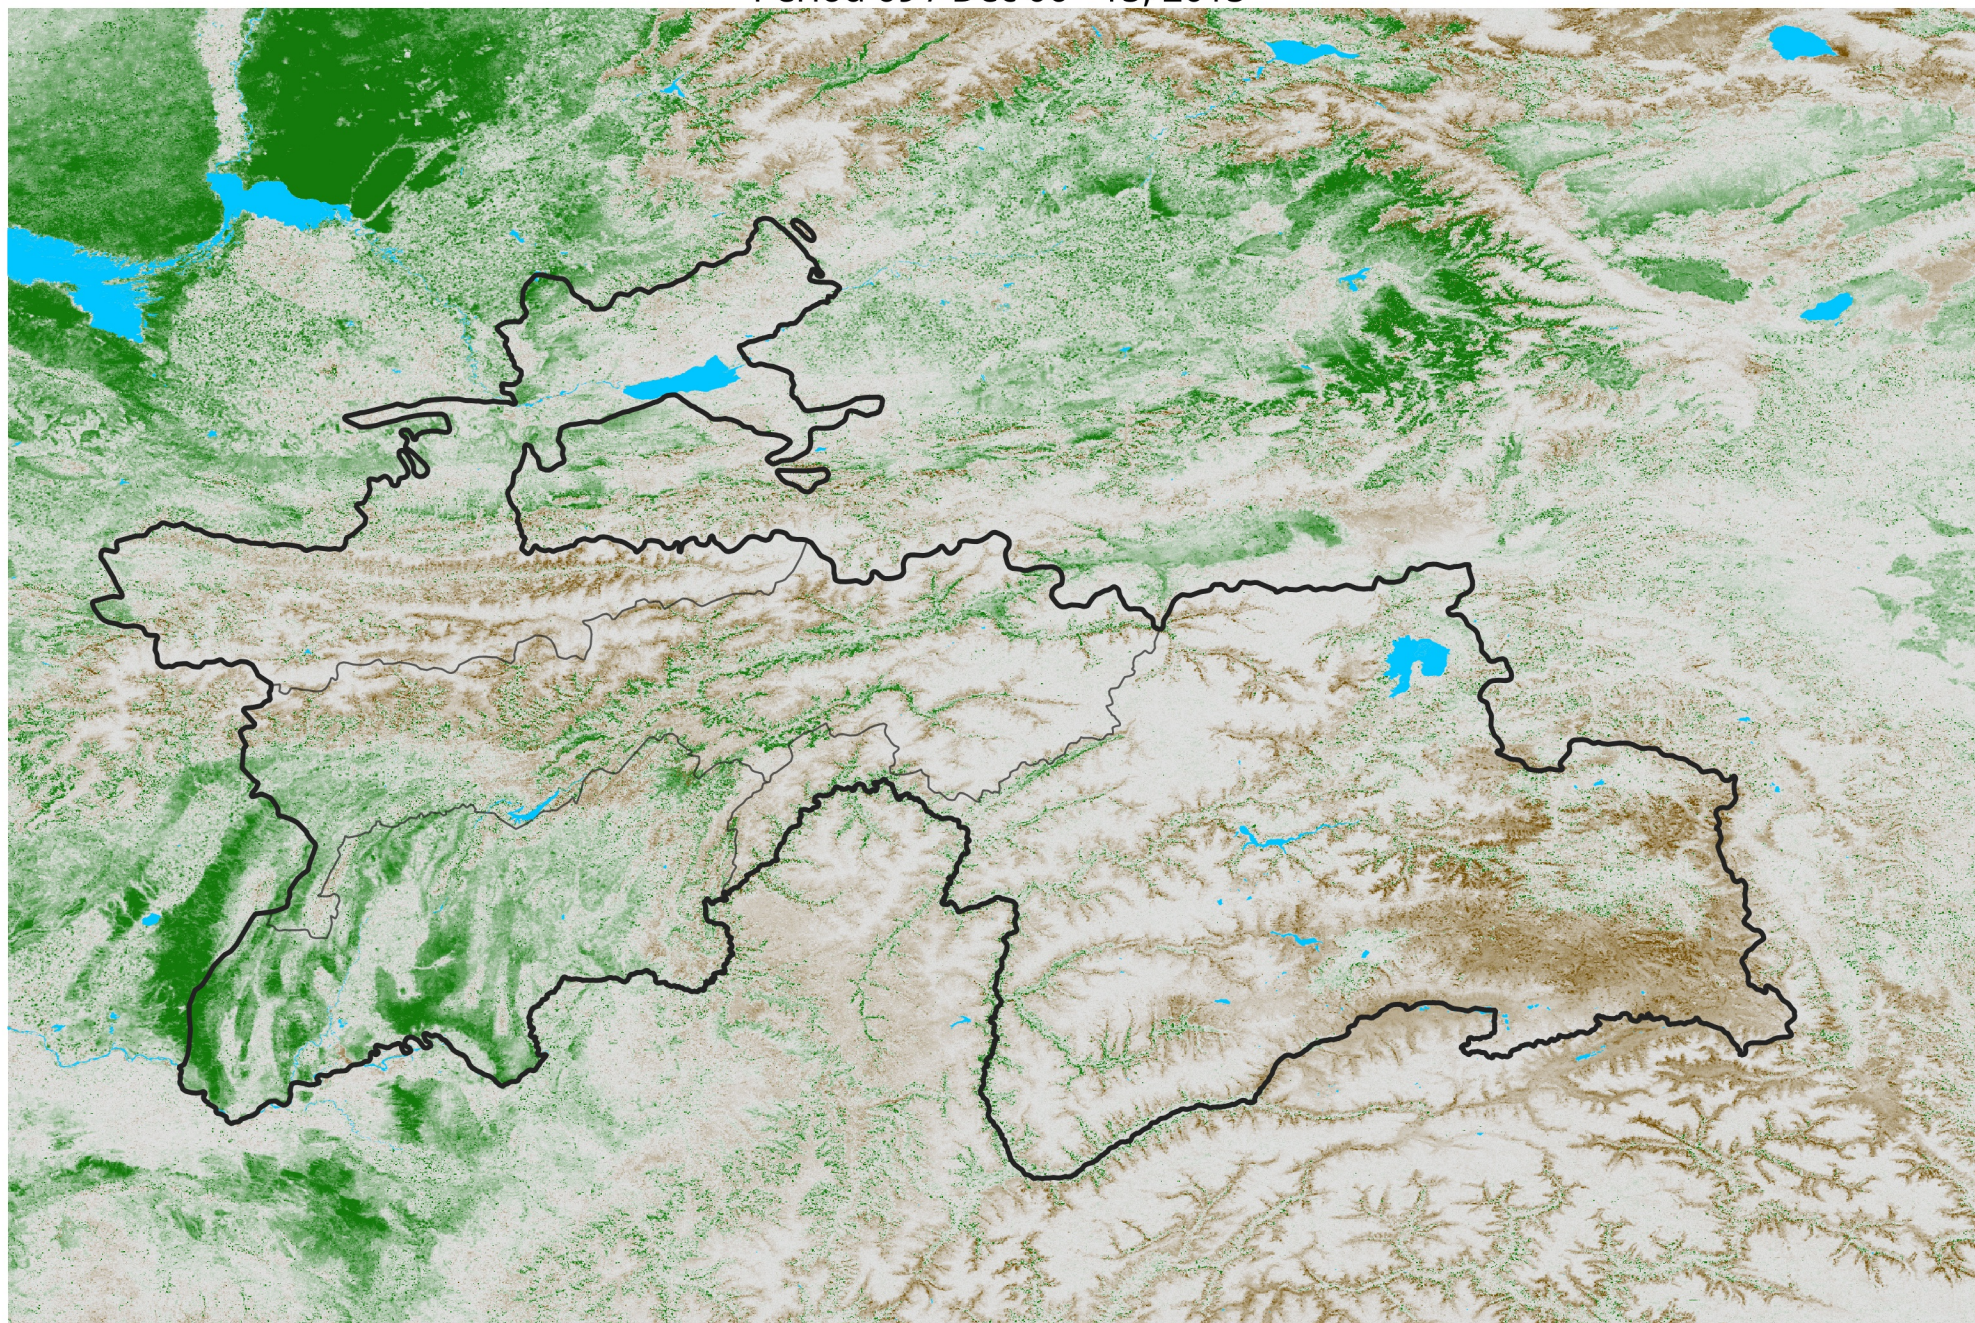

Tajikistan NDVI Anomaly

2015 minus Mean (2012 - 2021)

Period 69 / Dec 06 - 15, 2015

NDVI Anomaly

< -0.3 -0.2 -0.1 -0.05 0.05 0.1 0.2 > 0.3

Negative

No Difference

Positive