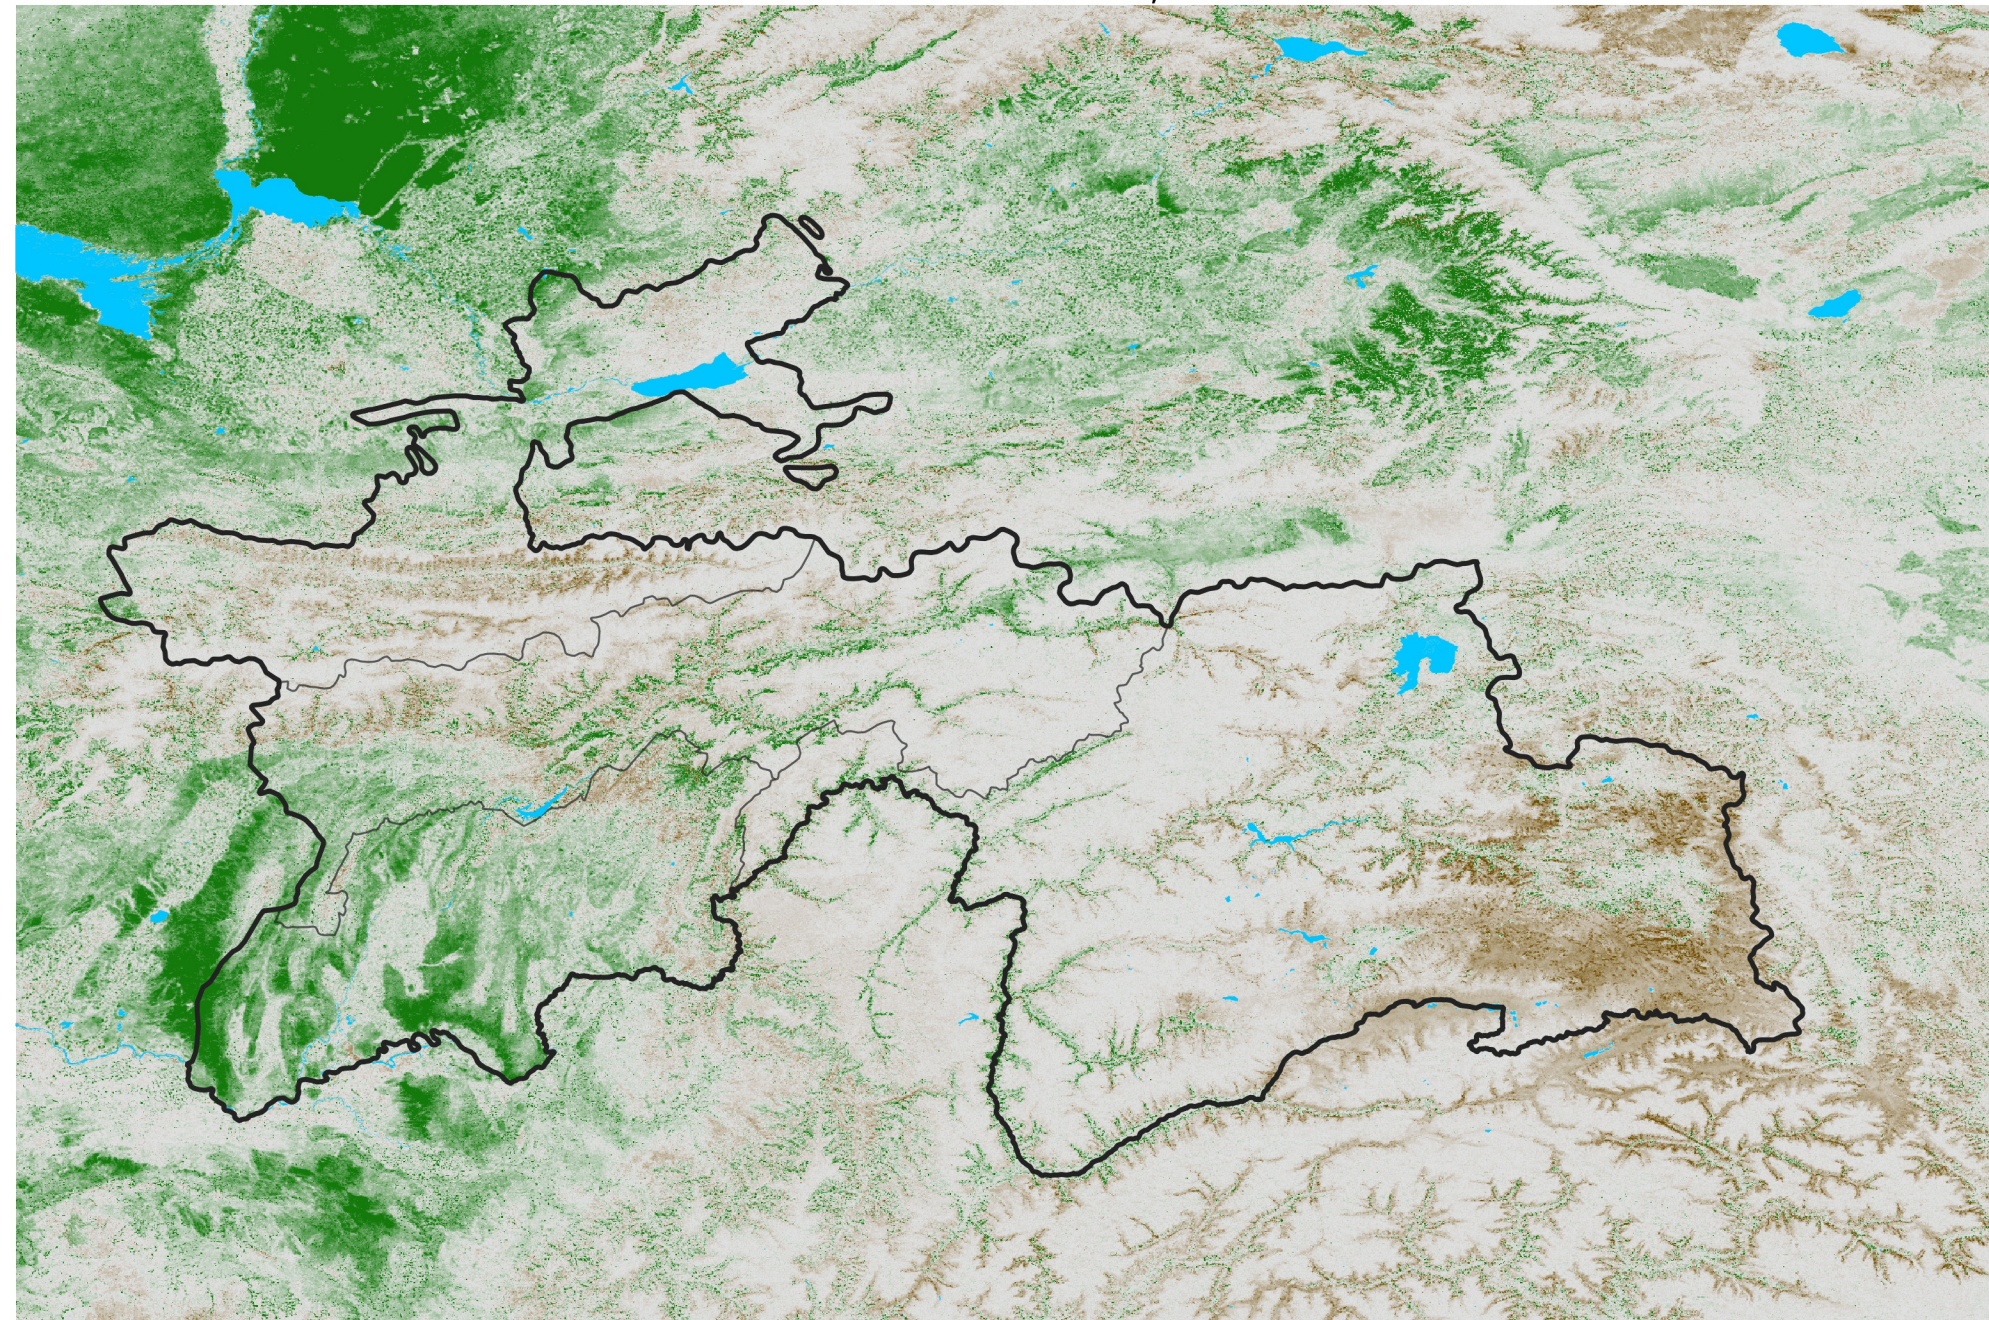

Tajikistan NDVI Anomaly

2015 minus Mean (2012 - 2021)

Period 71 / Dec 16 - 25, 2015

NDVI Anomaly

< -0.3 -0.2 -0.1 -0.05 0.05 0.1 0.2 > 0.3

Negative

No Difference

Positive