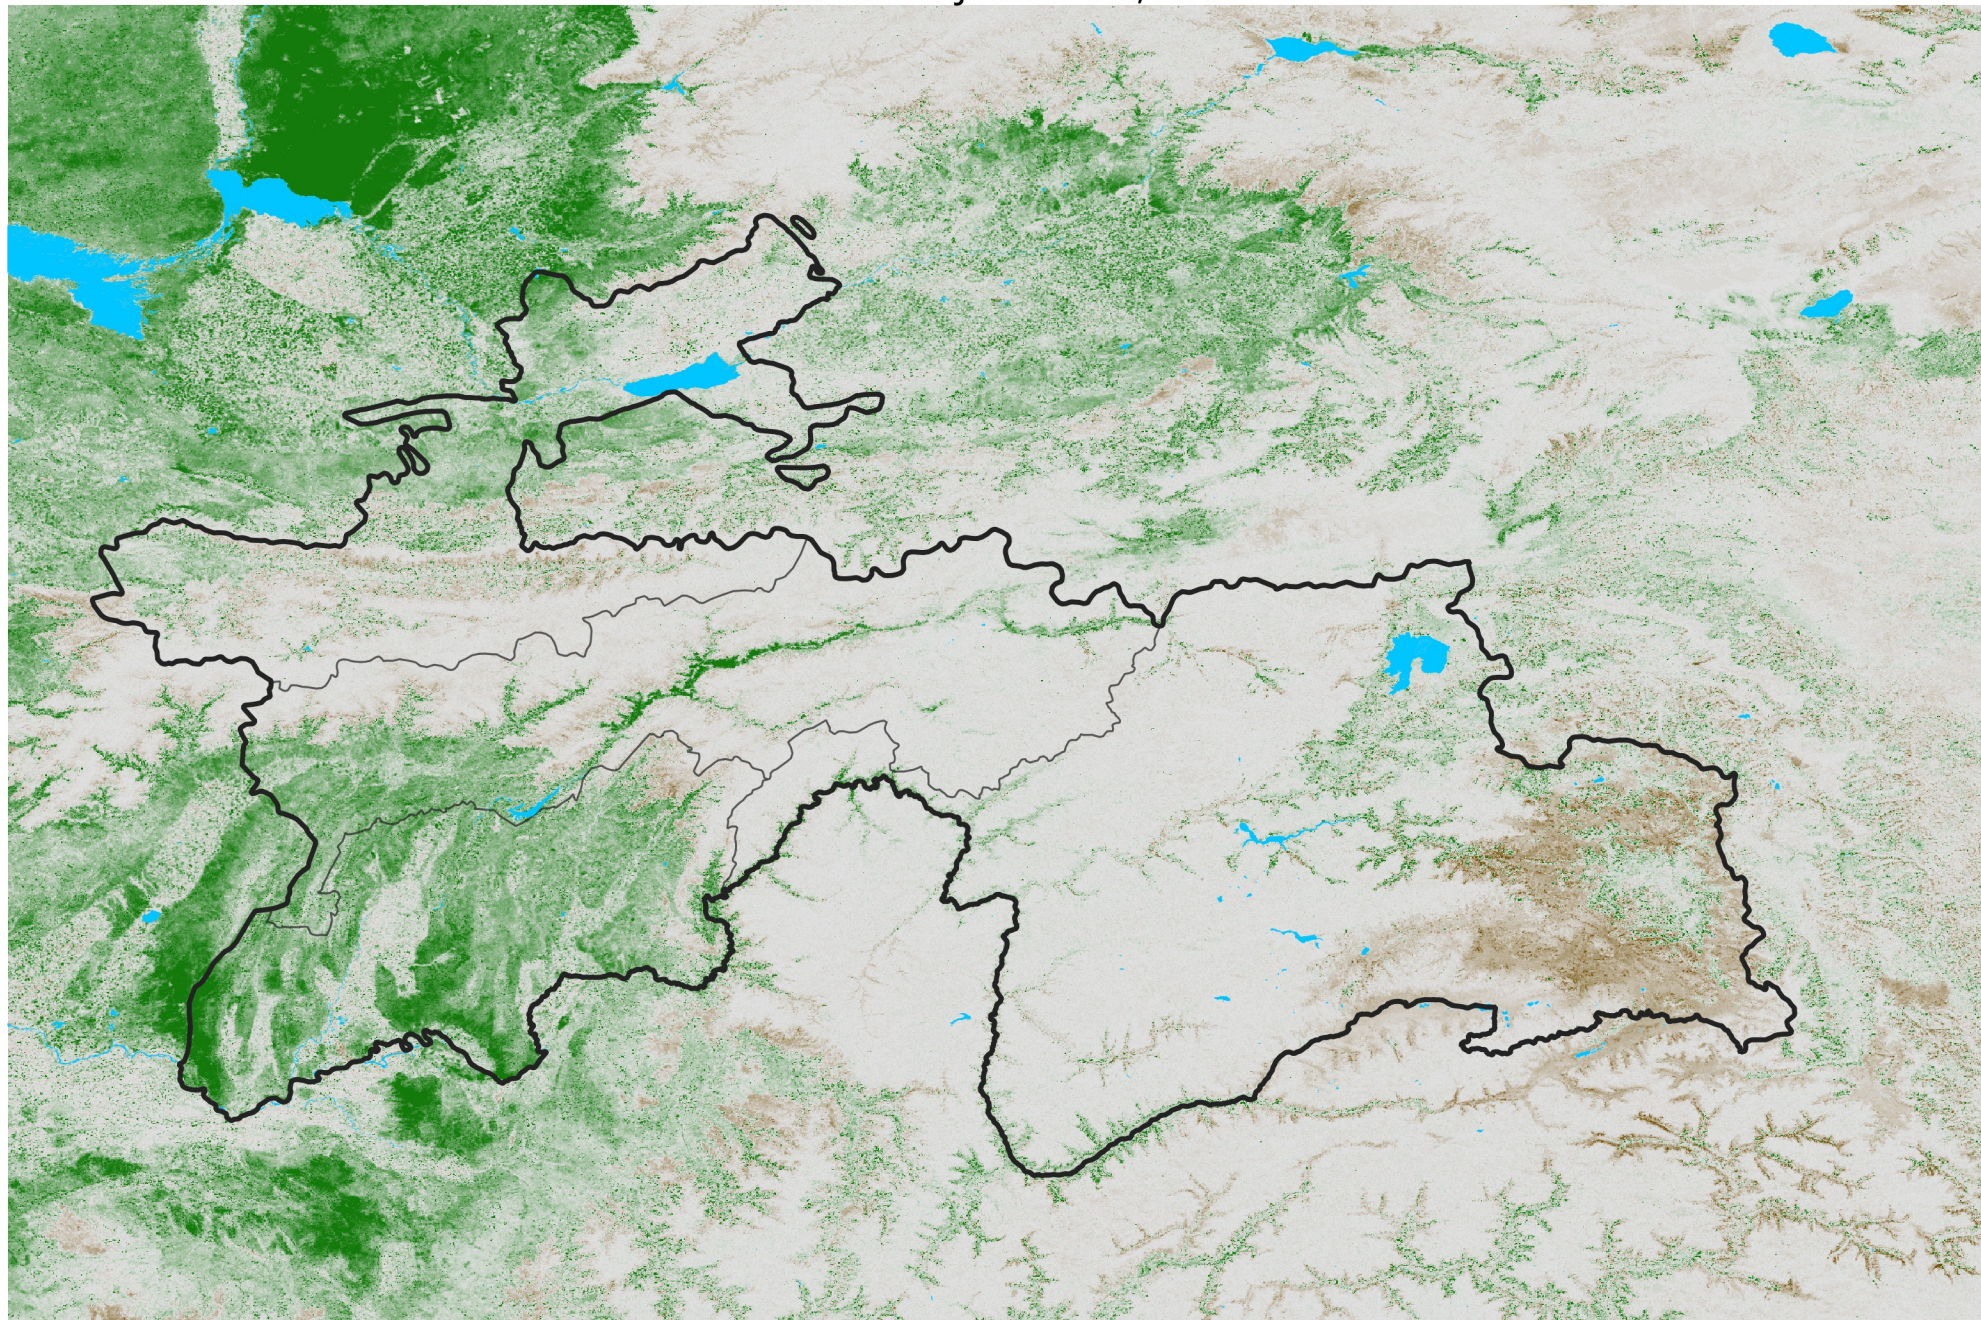

Tajikistan NDVI Anomaly

2016 minus Mean (2012 - 2021)

Period 05 / Jan 16 - 25, 2016

NDVI Anomaly

< -0.3 -0.2 -0.1 -0.05 0.05 0.1 0.2 > 0.3

Negative

No Difference

Positive