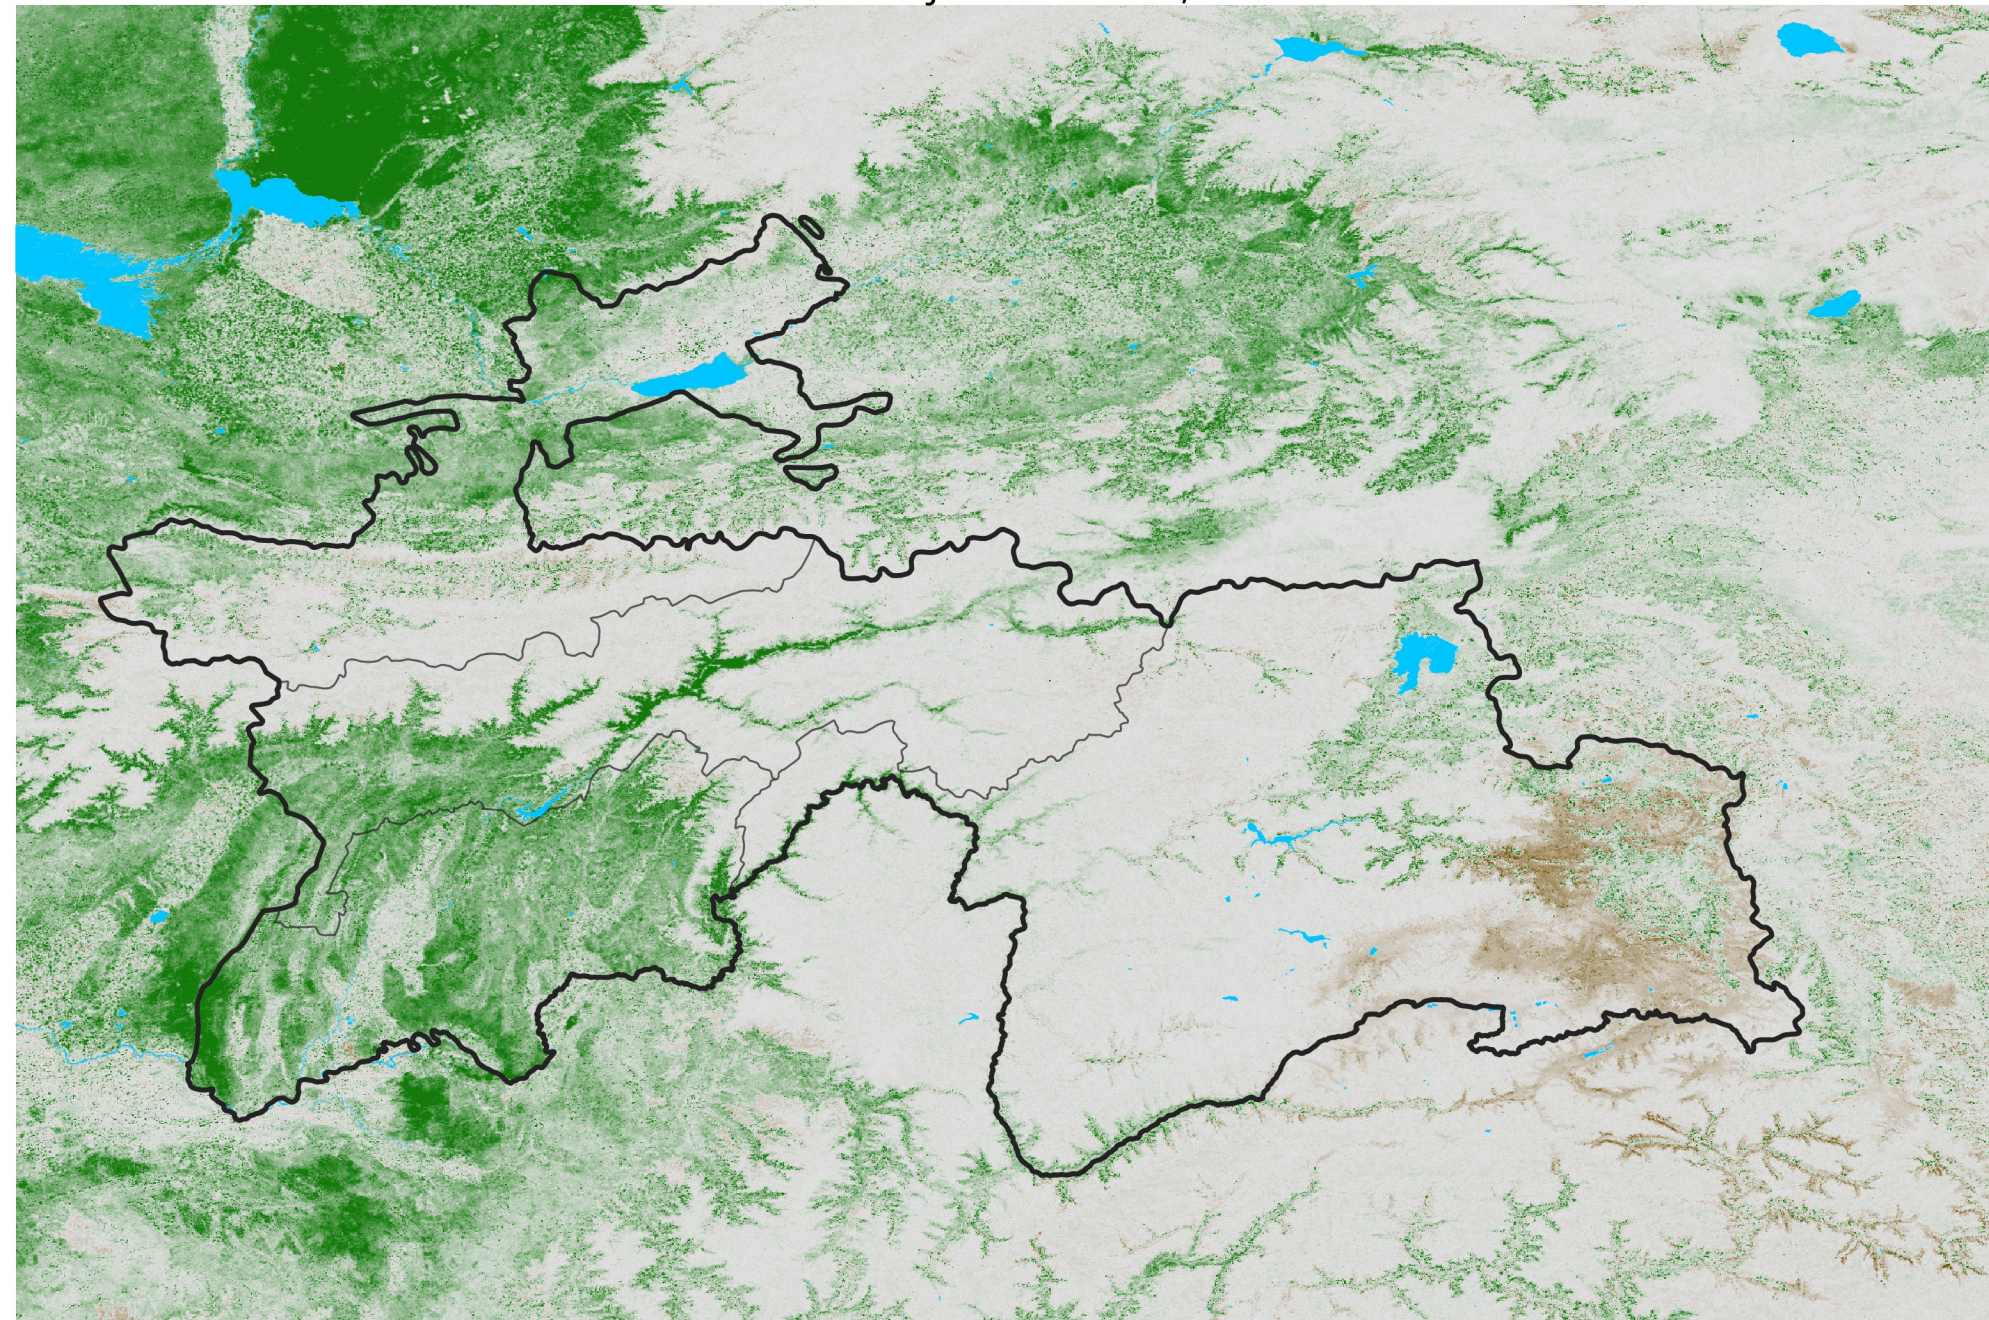

Tajikistan NDVI Anomaly

2016 minus Mean (2012 - 2021)

Period 07 / Jan 26 - Feb 05, 2016

NDVI Anomaly

< -0.3 -0.2 -0.1 -0.05 0.05 0.1 0.2 >0.3

Negative

No Difference

Positive