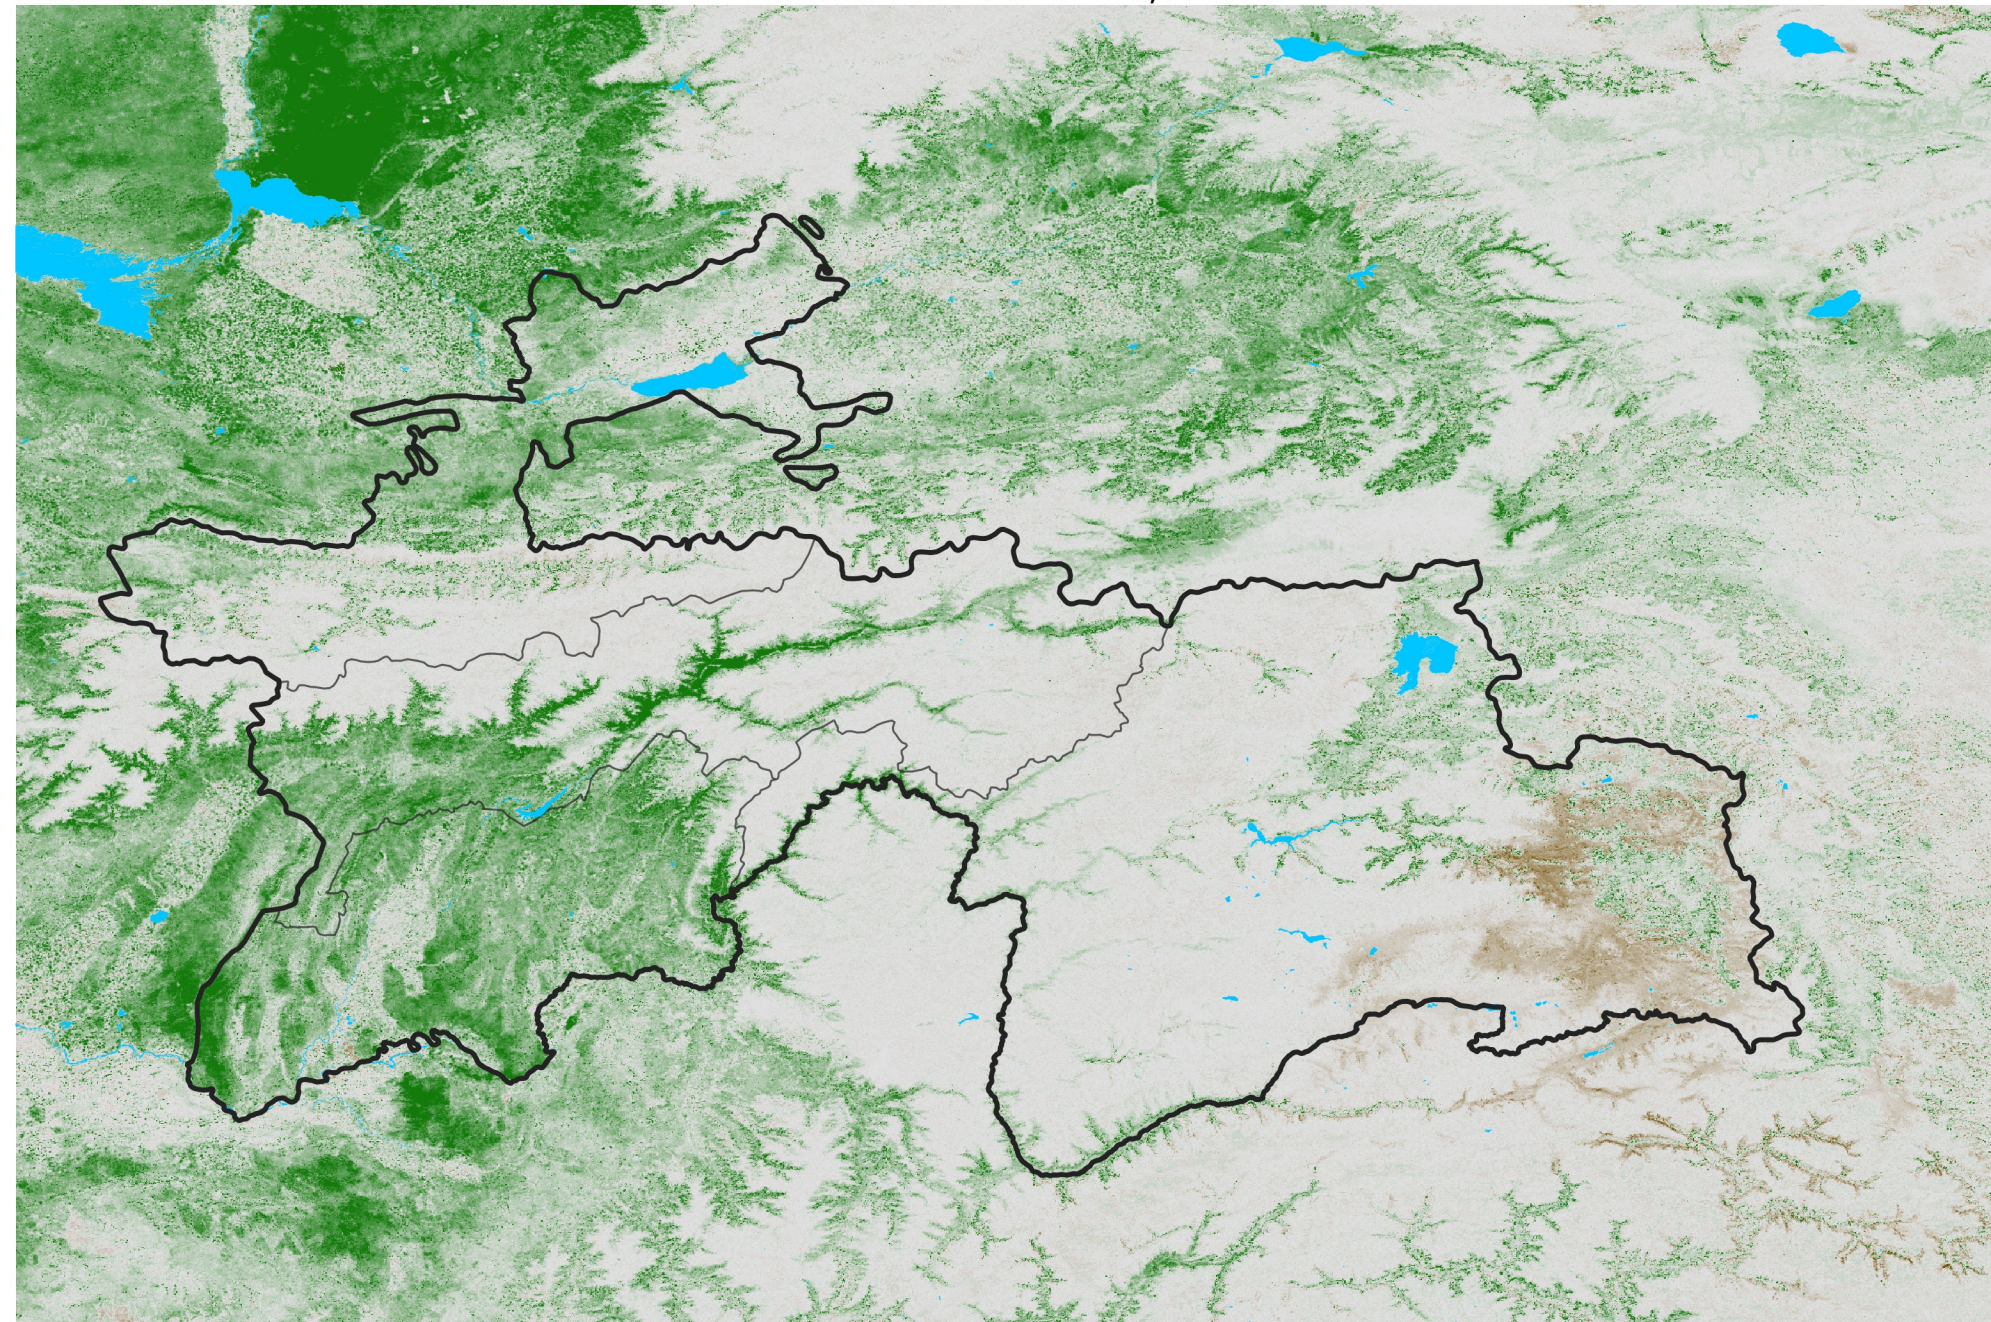

Tajikistan NDVI Anomaly

2016 minus Mean (2012 - 2021)

Period 08 / Feb 01 - 10, 2016

NDVI Anomaly

< -0.3 -0.2 -0.1 -0.05 0.05 0.1 0.2 > 0.3

Negative

No Difference

Positive