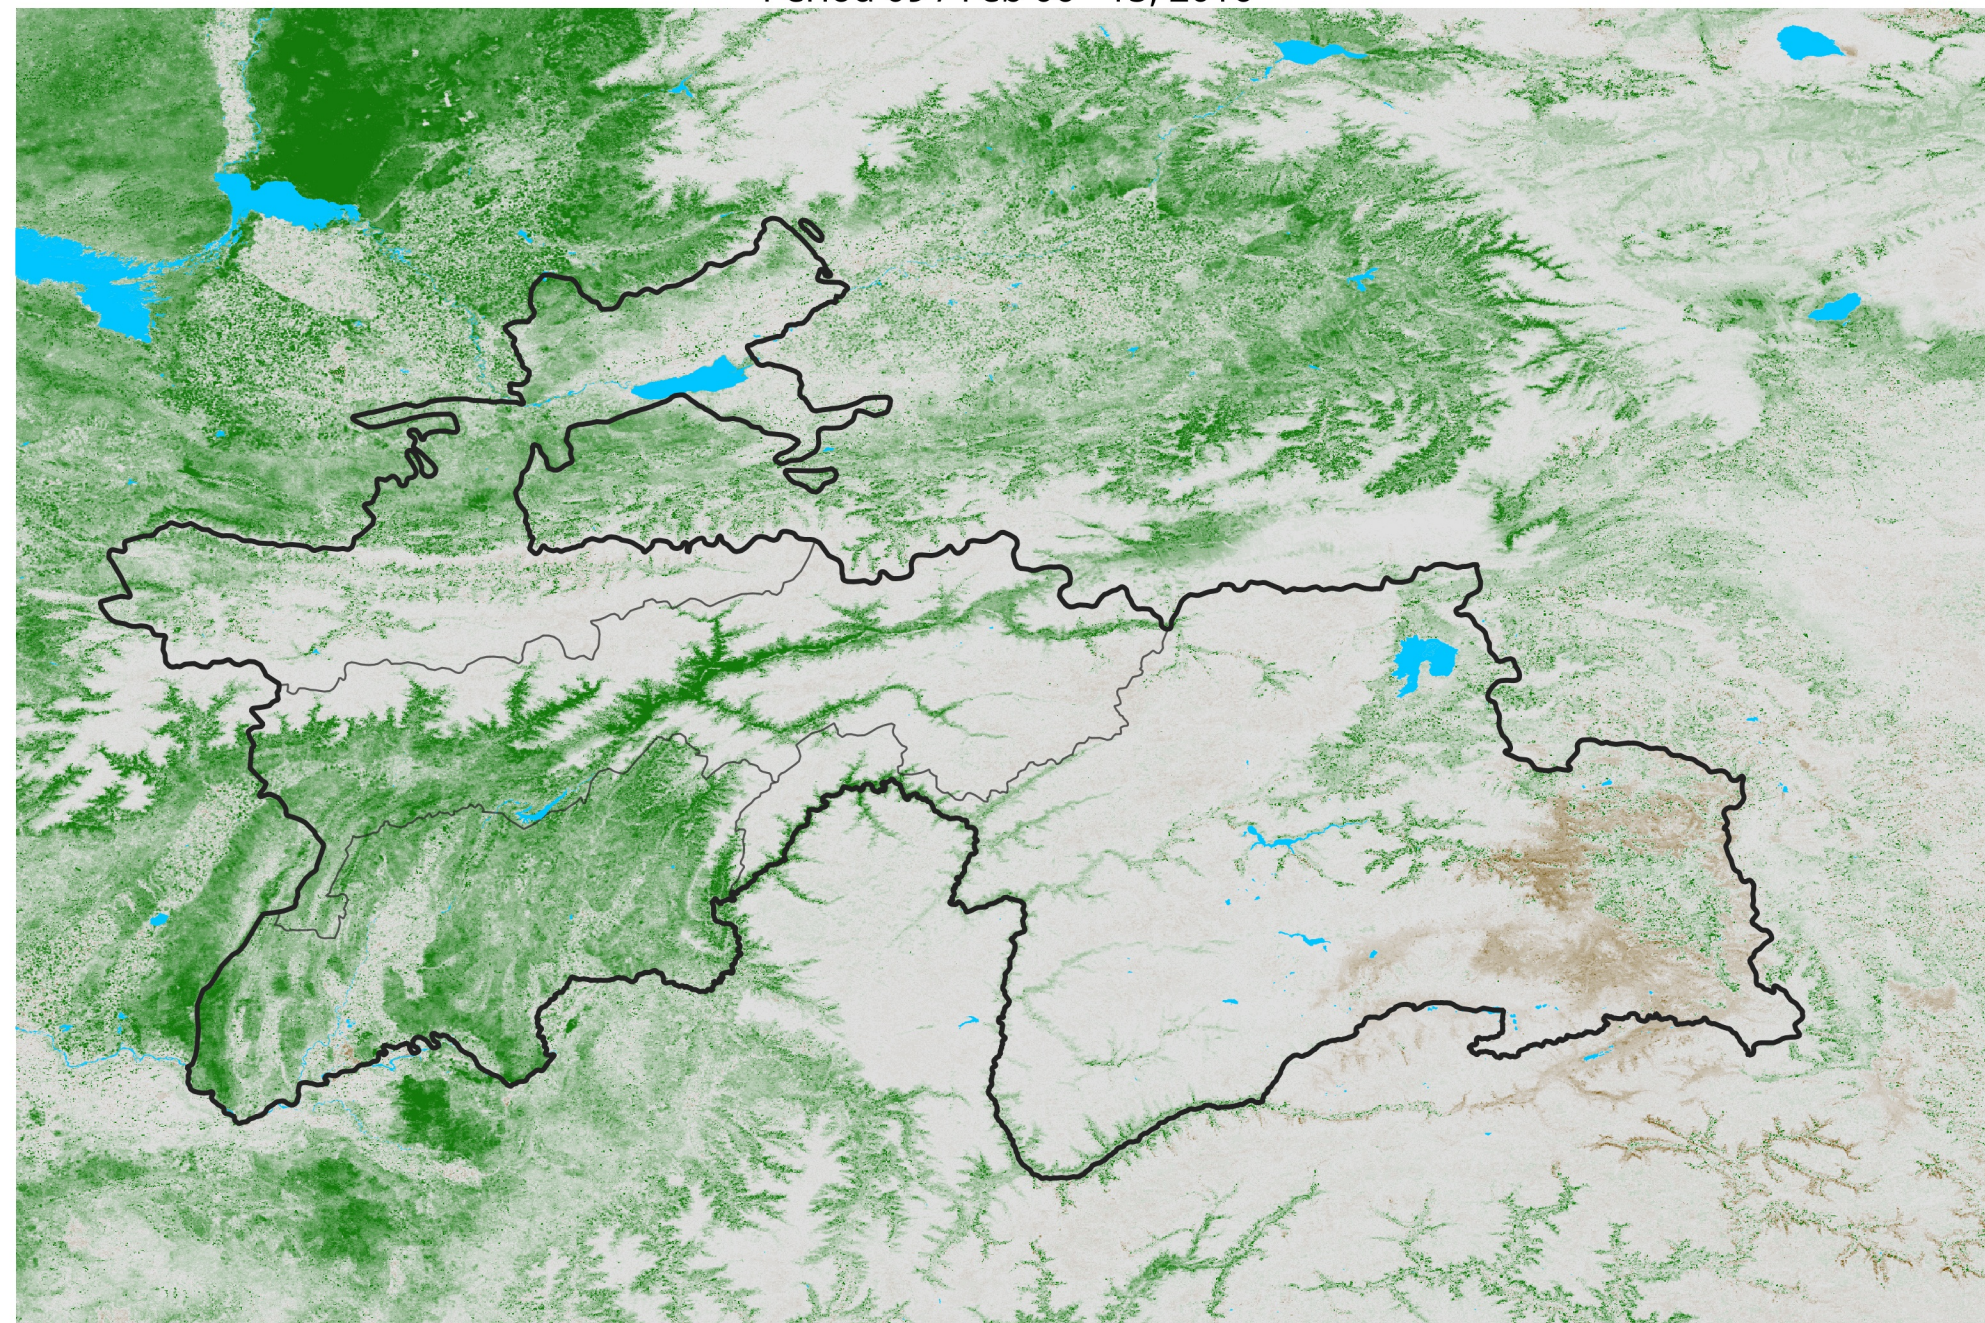

Tajikistan NDVI Anomaly

2016 minus Mean (2012 - 2021)

Period 09 / Feb 06 - 15, 2016

NDVI Anomaly

< -0.3 -0.2 -0.1 -0.05 0.05 0.1 0.2 >0.3

Negative

No Difference

Positive