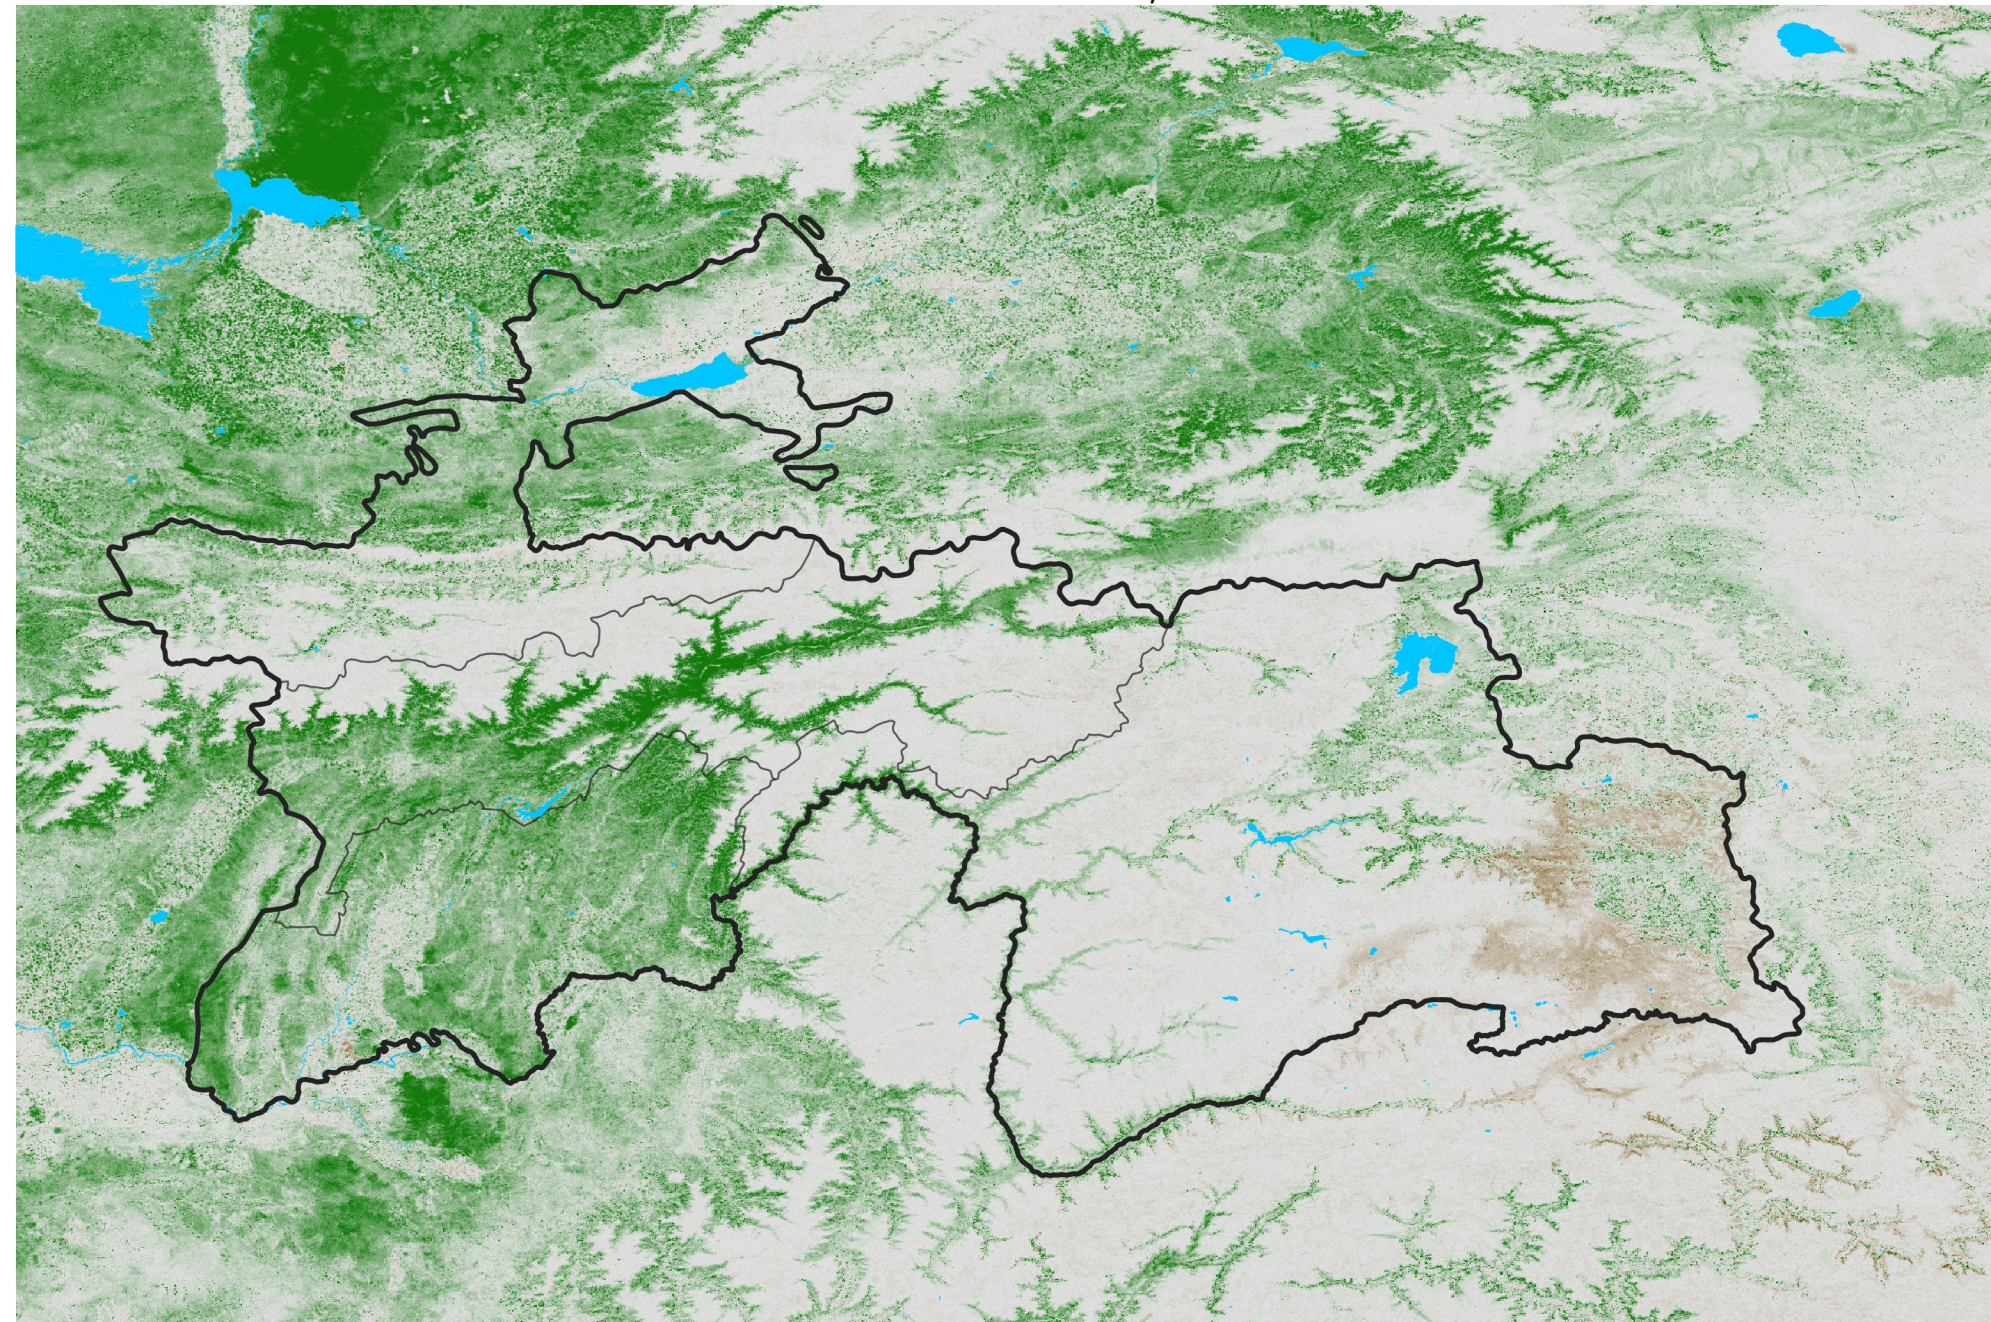

Tajikistan NDVI Anomaly

2016 minus Mean (2012 - 2021)

Period 10 / Feb 11 - 20, 2016

NDVI Anomaly

< -0.3 -0.2 -0.1 -0.05 0.05 0.1 0.2 > 0.3

Negative

No Difference

Positive