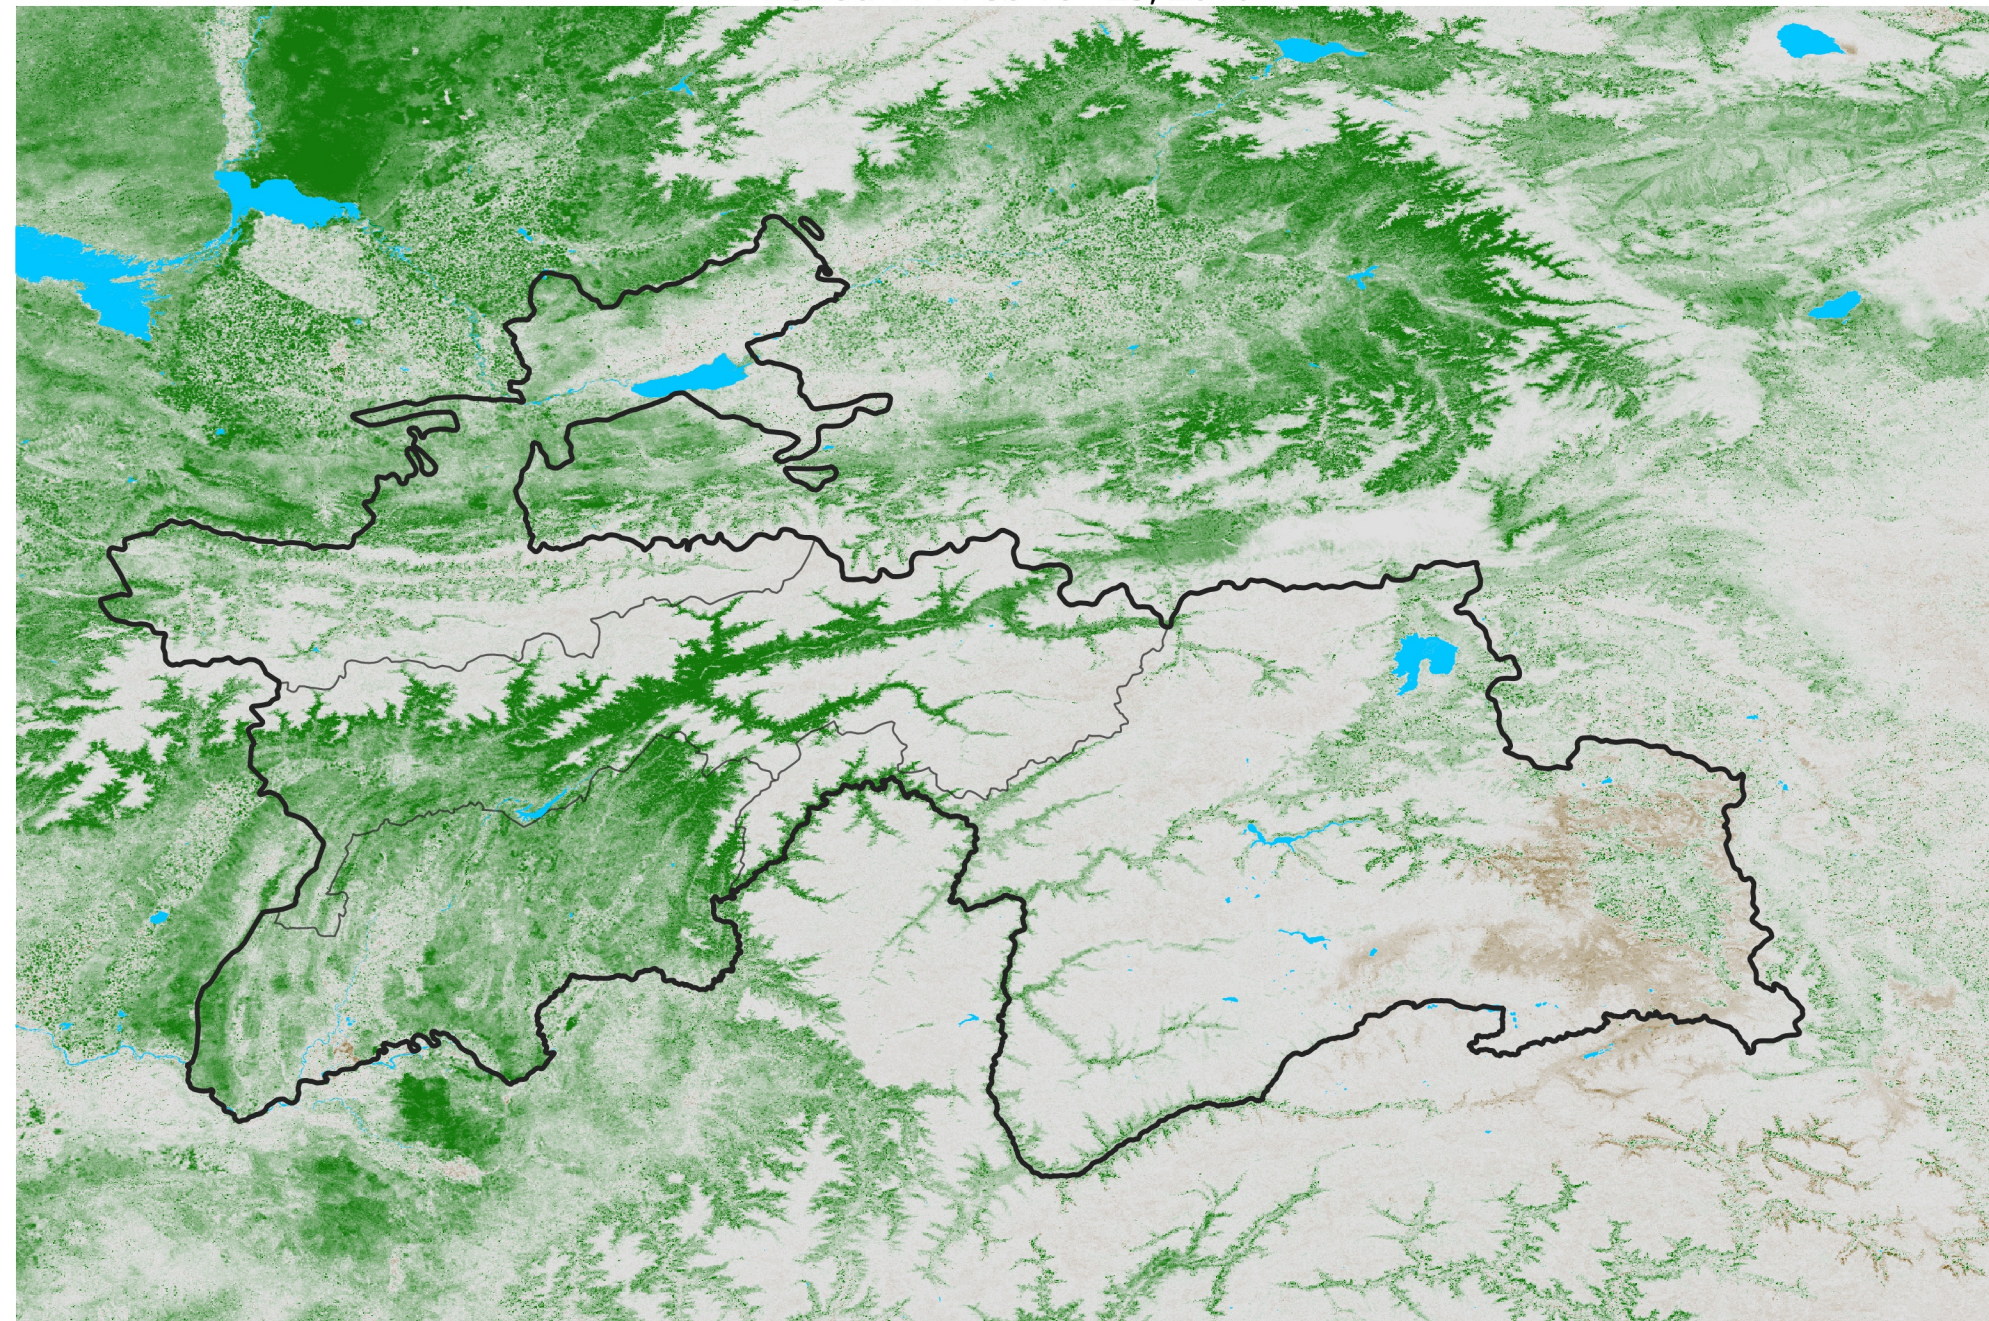

Tajikistan NDVI Anomaly

2016 minus Mean (2012 - 2021)

Period 11 / Feb 16 - 25, 2016

NDVI Anomaly

< -0.3 -0.2 -0.1 -0.05 0.05 0.1 0.2 > 0.3

Negative

No Difference

Positive