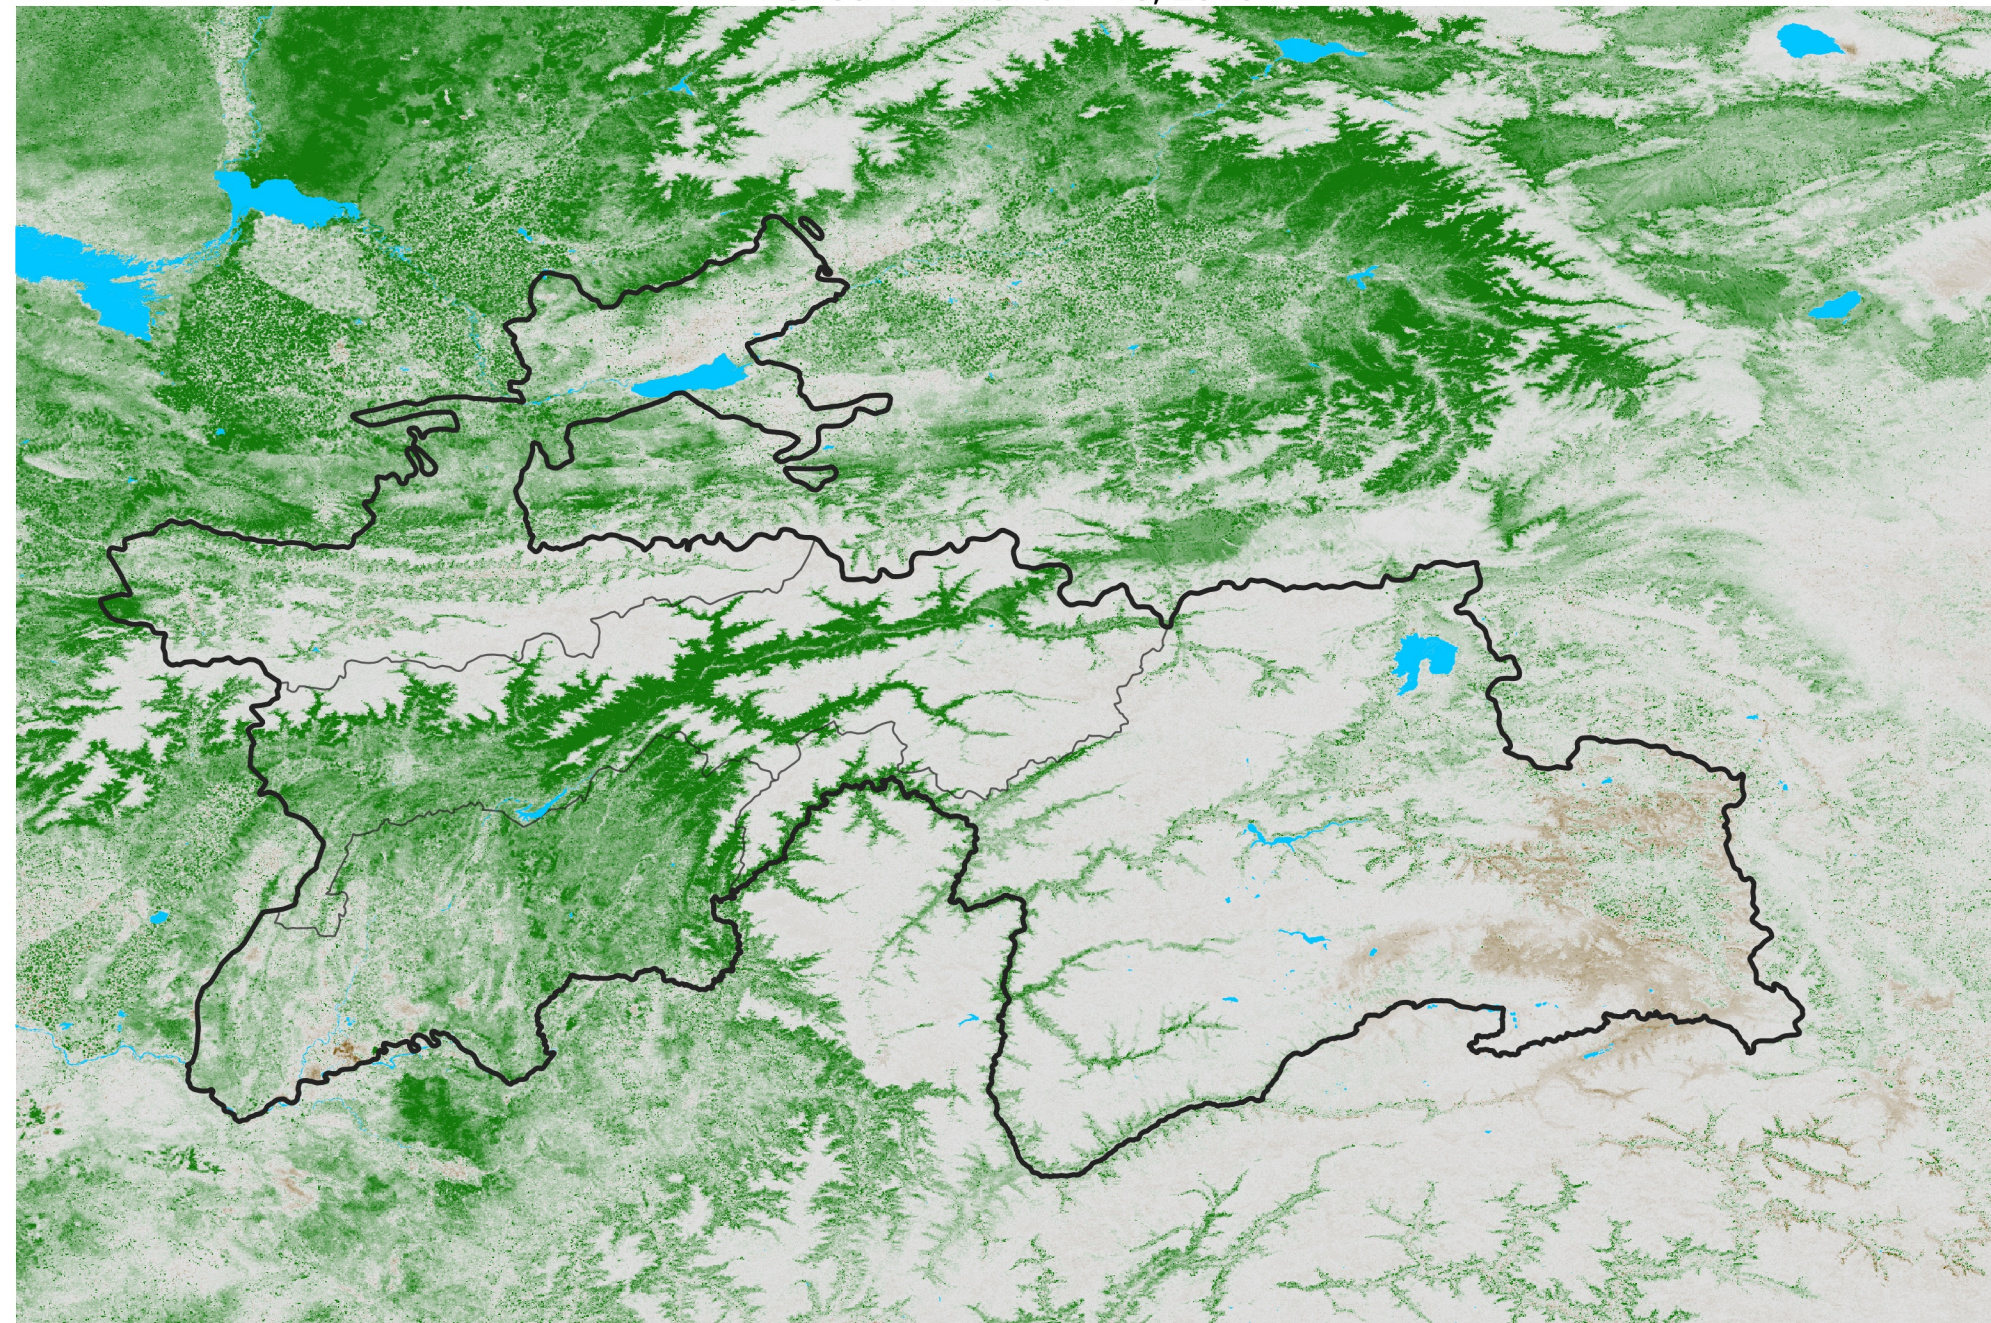

Tajikistan NDVI Anomaly

2016 minus Mean (2012 - 2021)

Period 14 / Mar 01 - 10, 2016

NDVI Anomaly

< -0.3 -0.2 -0.1 -0.05 0.05 0.1 0.2 > 0.3

Negative

No Difference

Positive