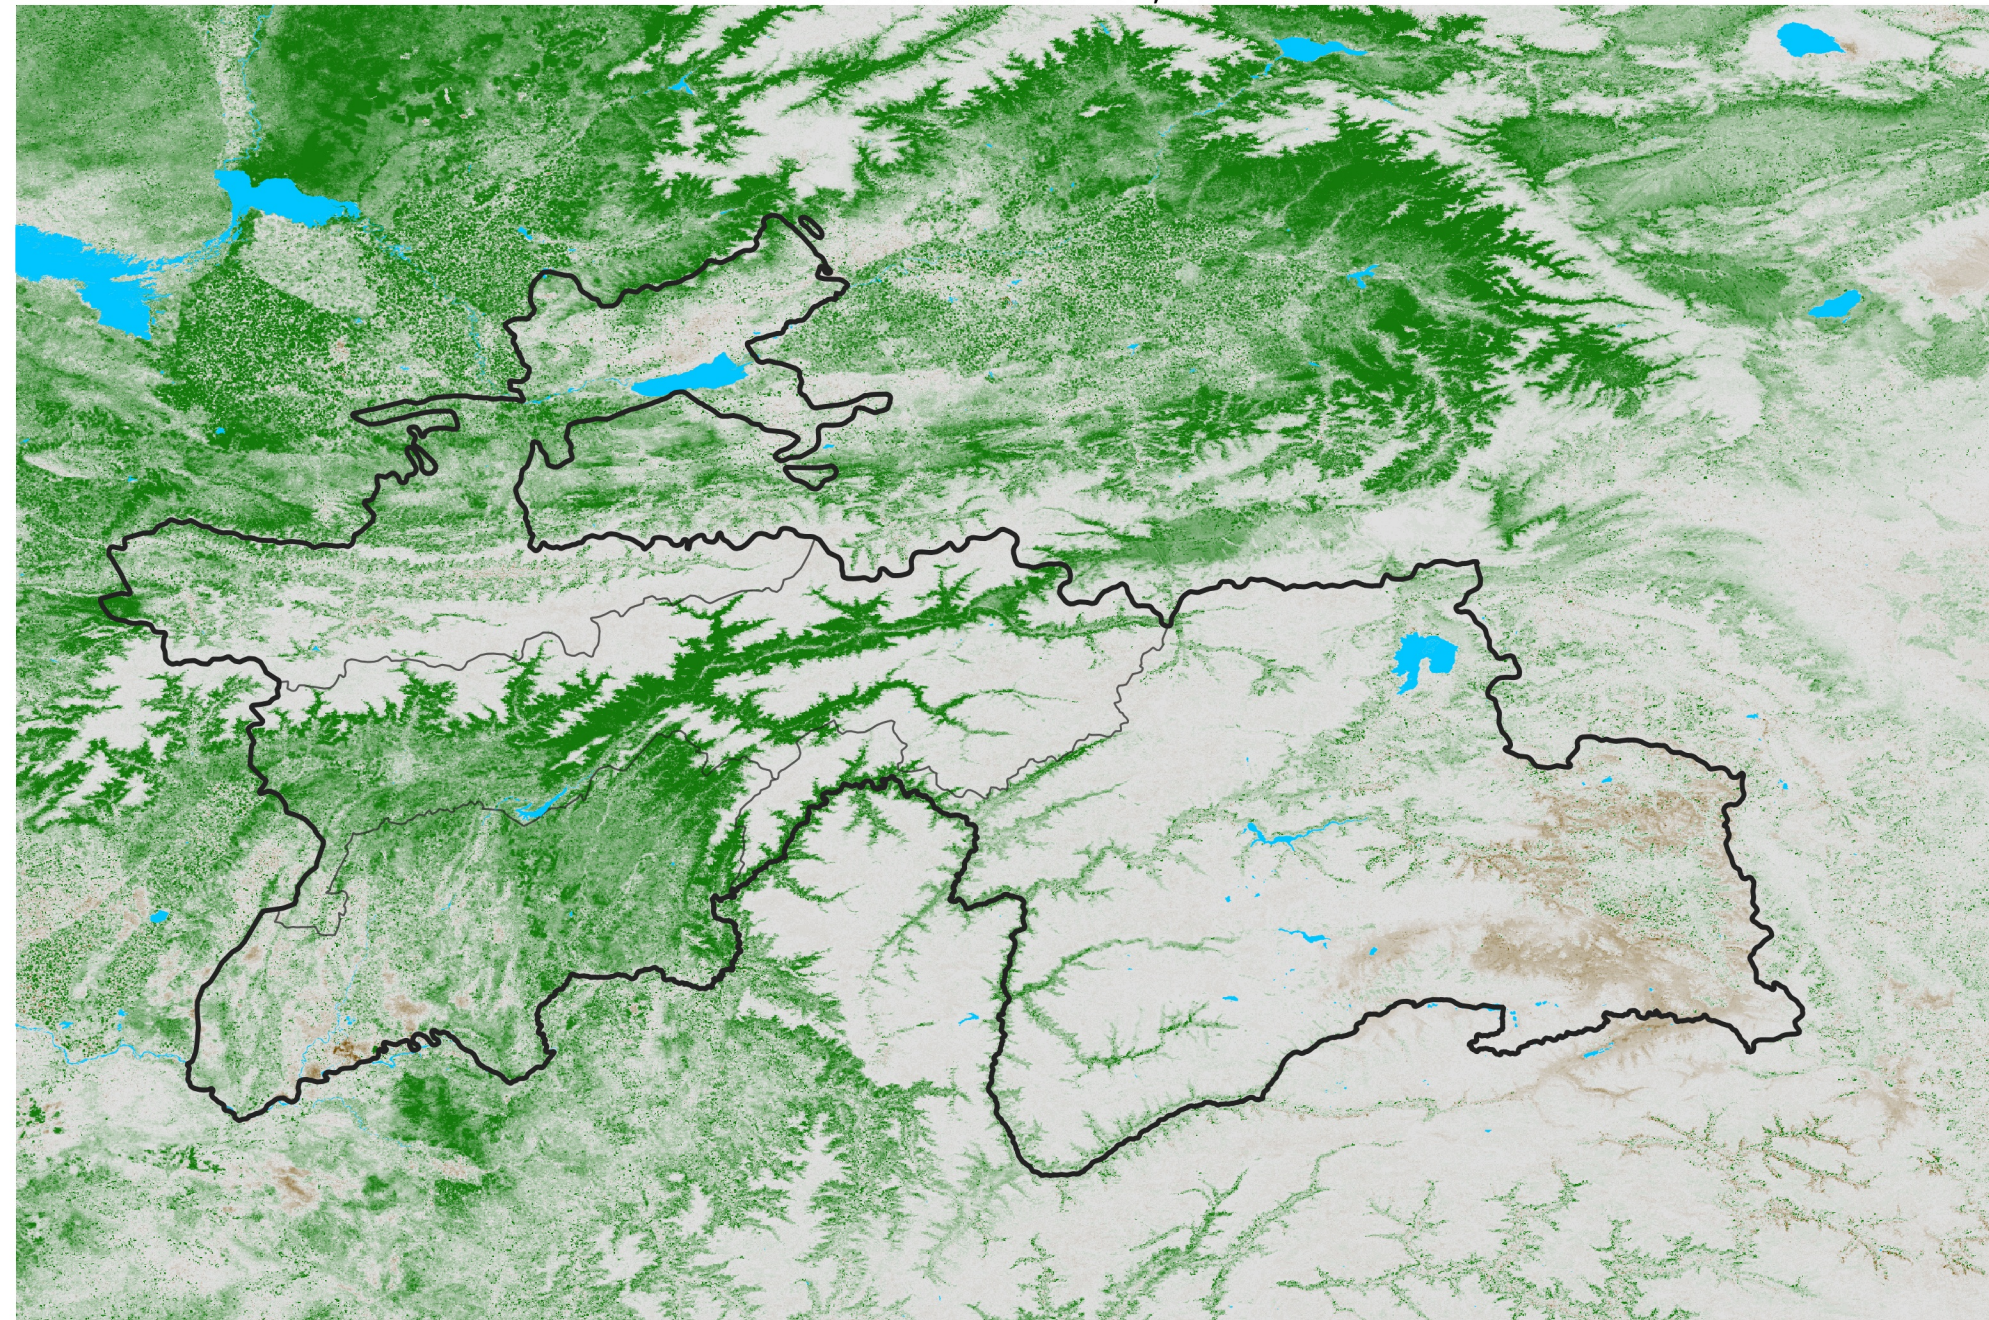

Tajikistan NDVI Anomaly

2016 minus Mean (2012 - 2021)

Period 15 / Mar 06 - 15, 2016

NDVI Anomaly

< -0.3 -0.2 -0.1 -0.05 0.05 0.1 0.2 > 0.3

Negative

No Difference

Positive