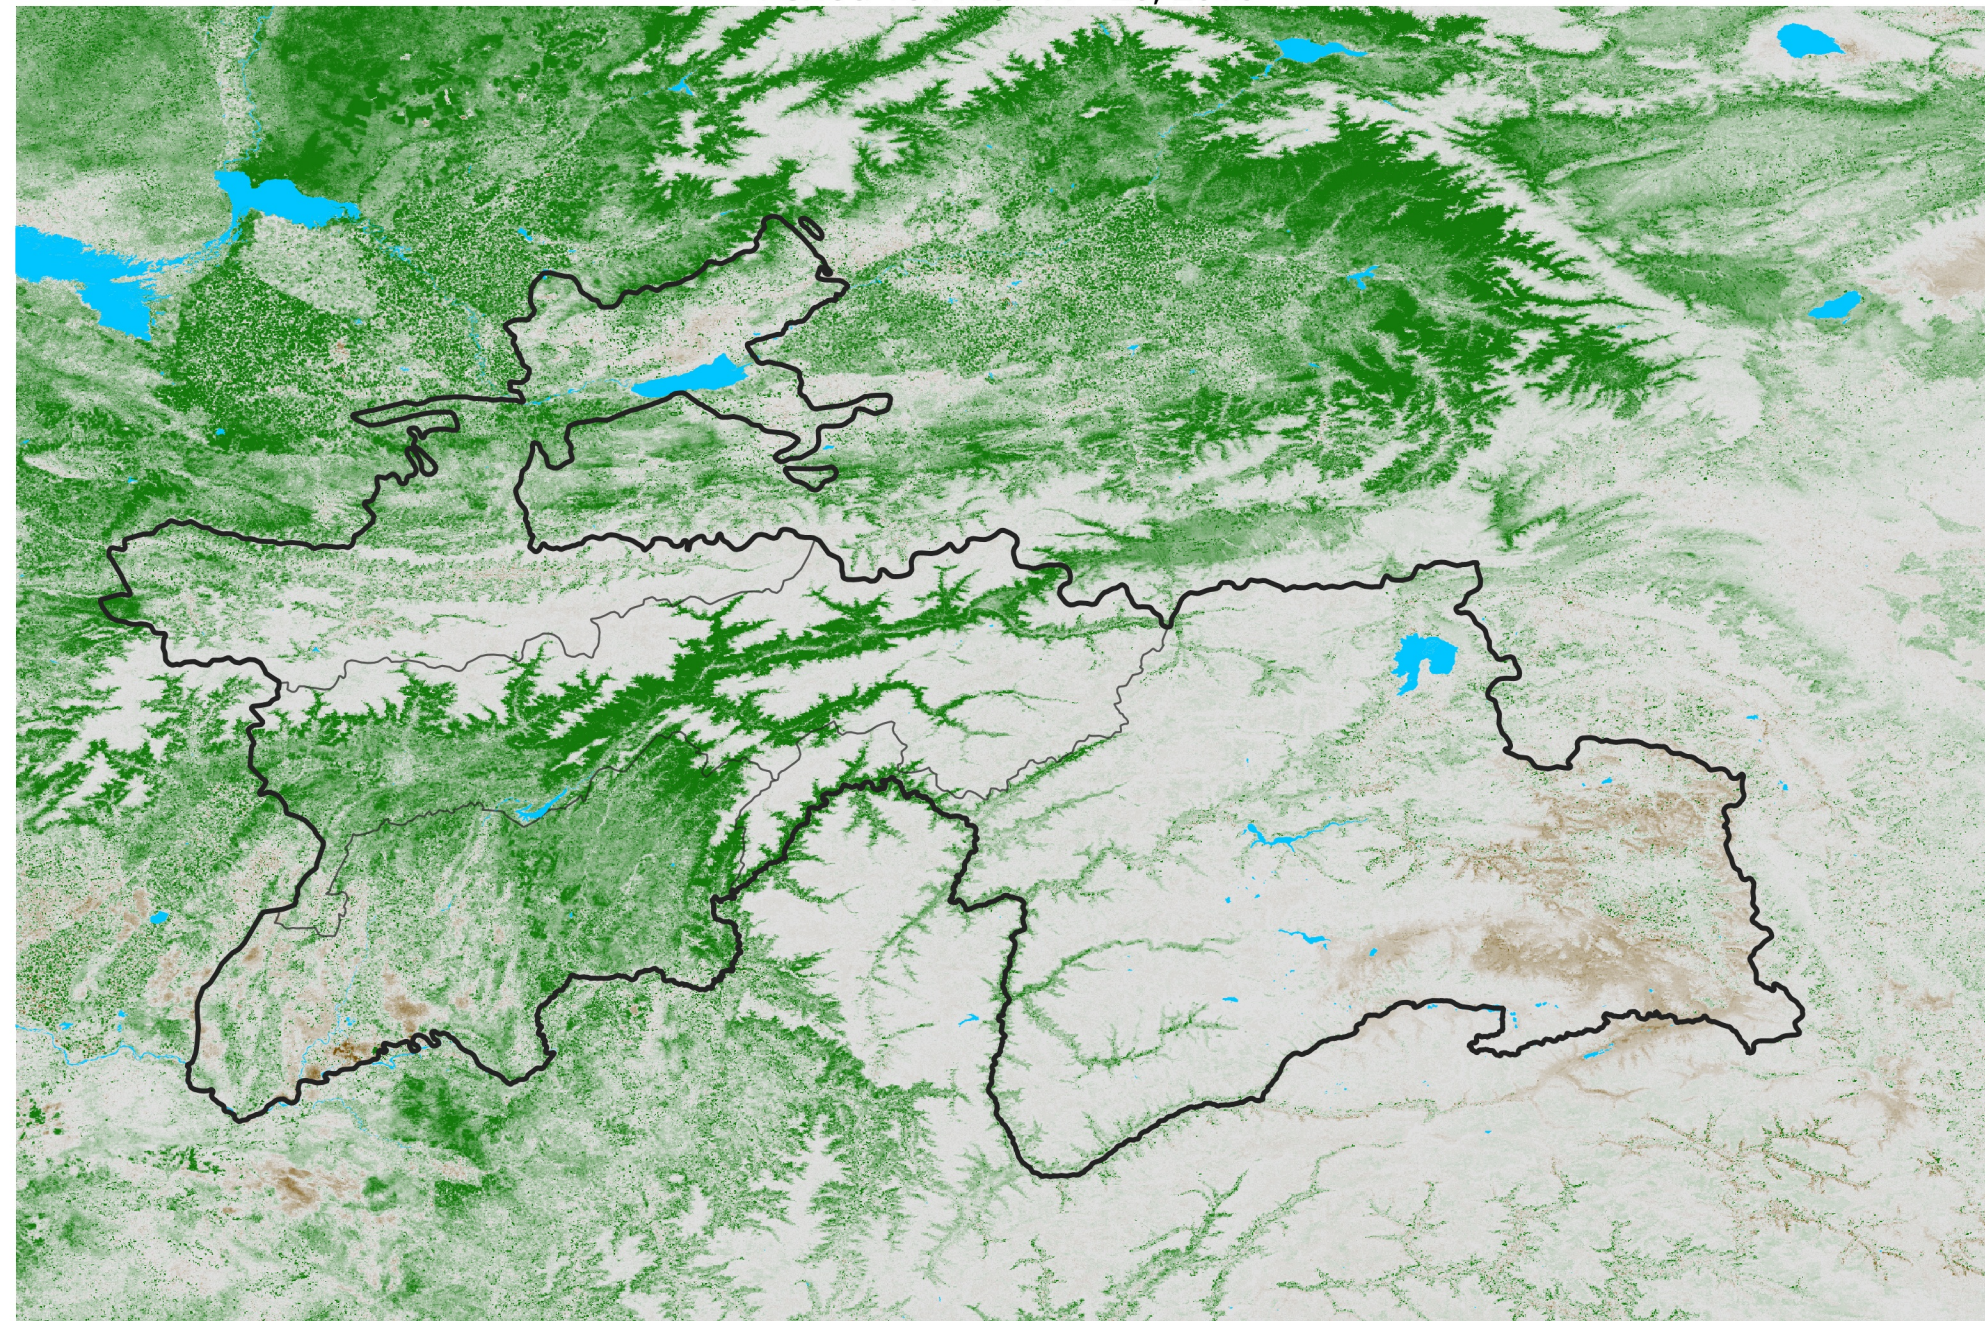

Tajikistan NDVI Anomaly

2016 minus Mean (2012 - 2021)

Period 16 / Mar 11 - 20, 2016

NDVI Anomaly

< -0.3 -0.2 -0.1 -0.05 0.05 0.1 0.2 > 0.3

Negative

No Difference

Positive