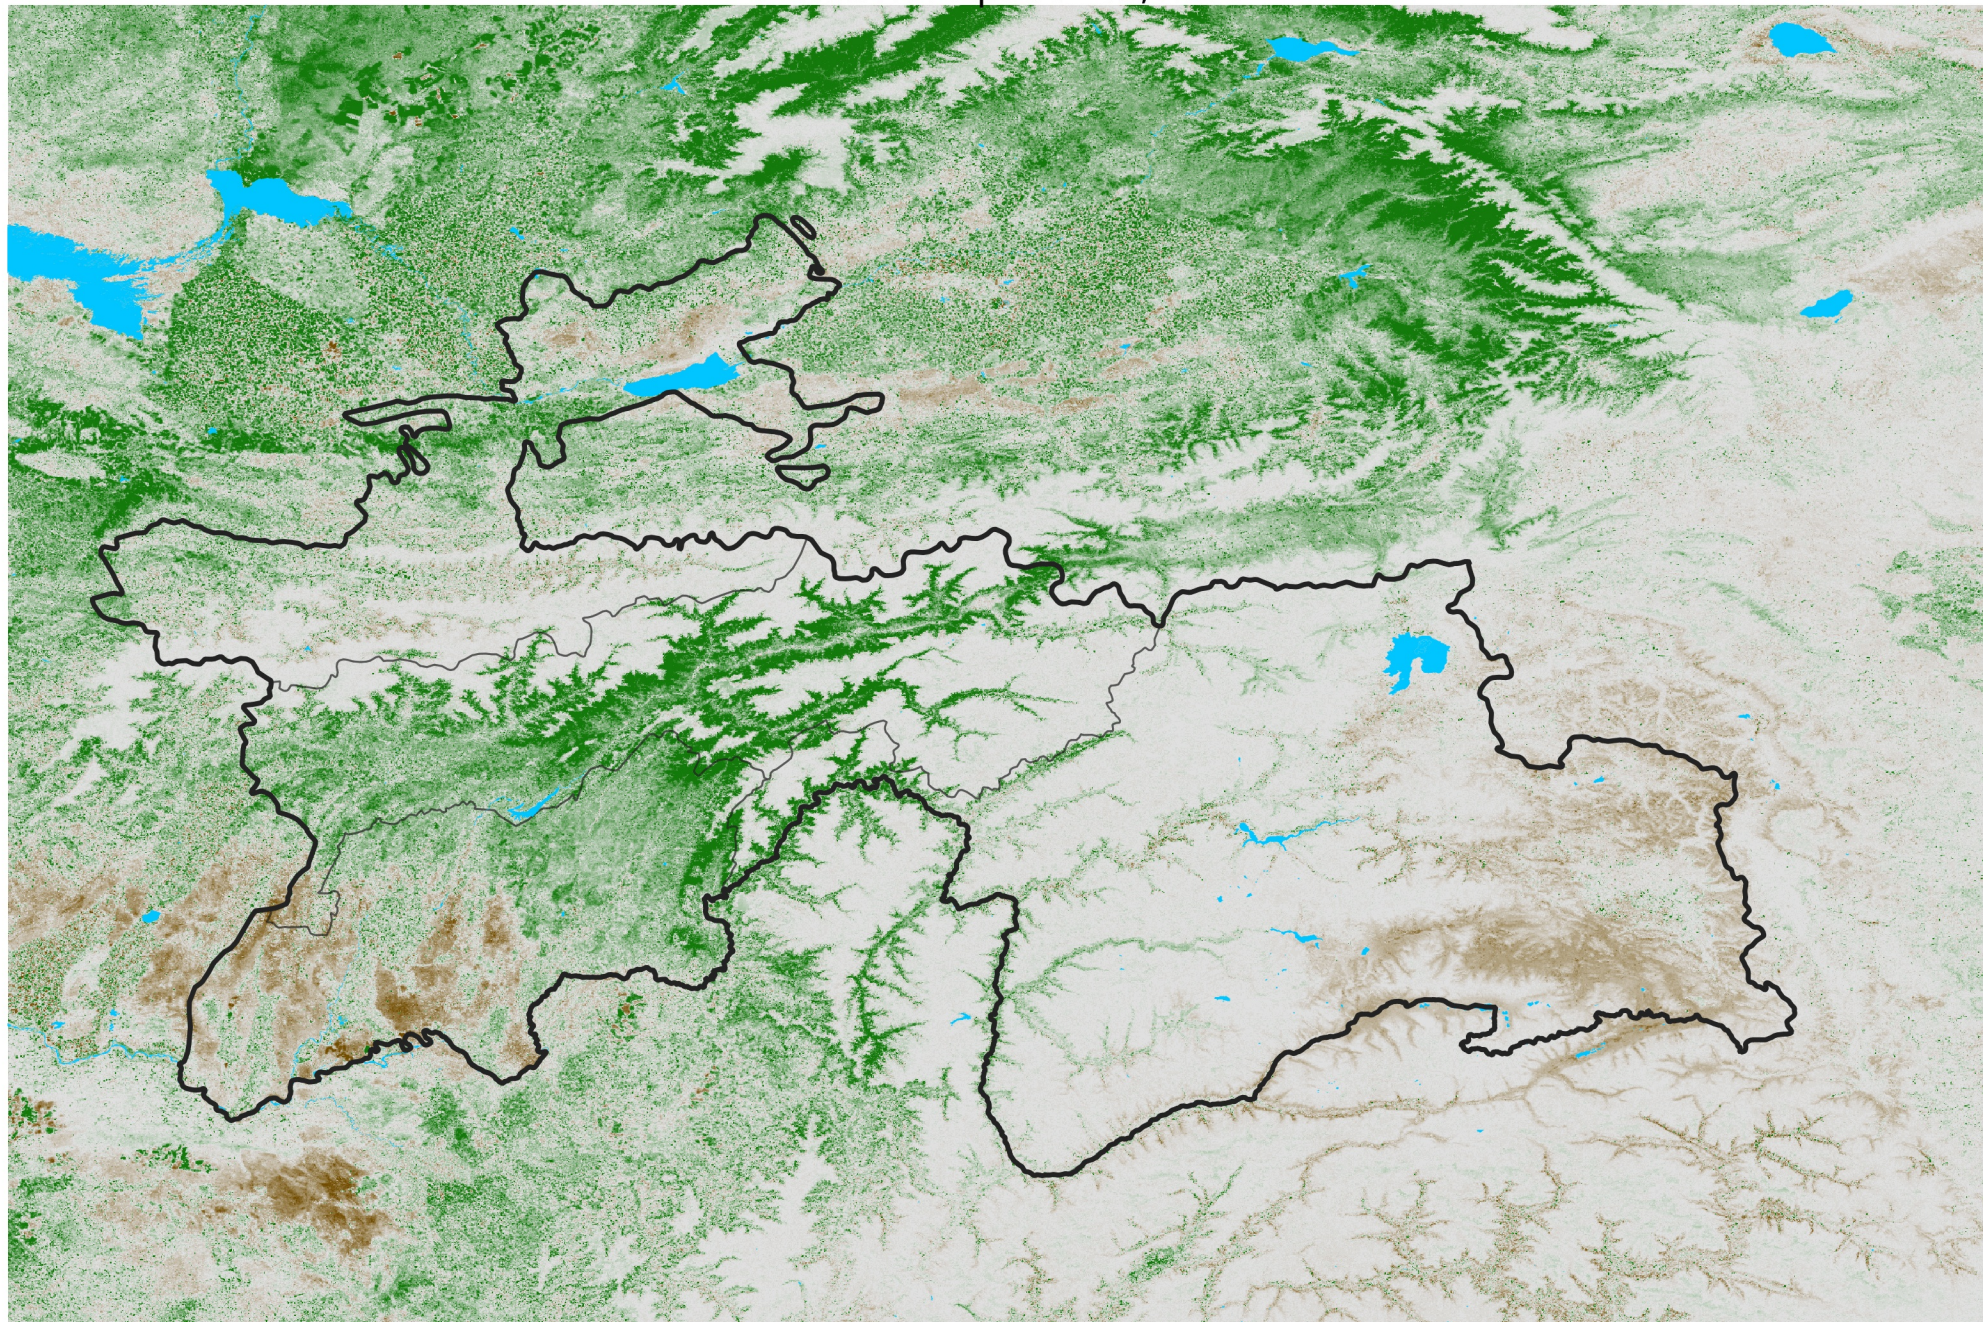

Tajikistan NDVI Anomaly

2016 minus Mean (2012 - 2021)

Period 21 / Apr 06 - 15, 2016

NDVI Anomaly

< -0.3 -0.2 -0.1 -0.05 0.05 0.1 0.2 >0.3

Negative

No Difference

Positive