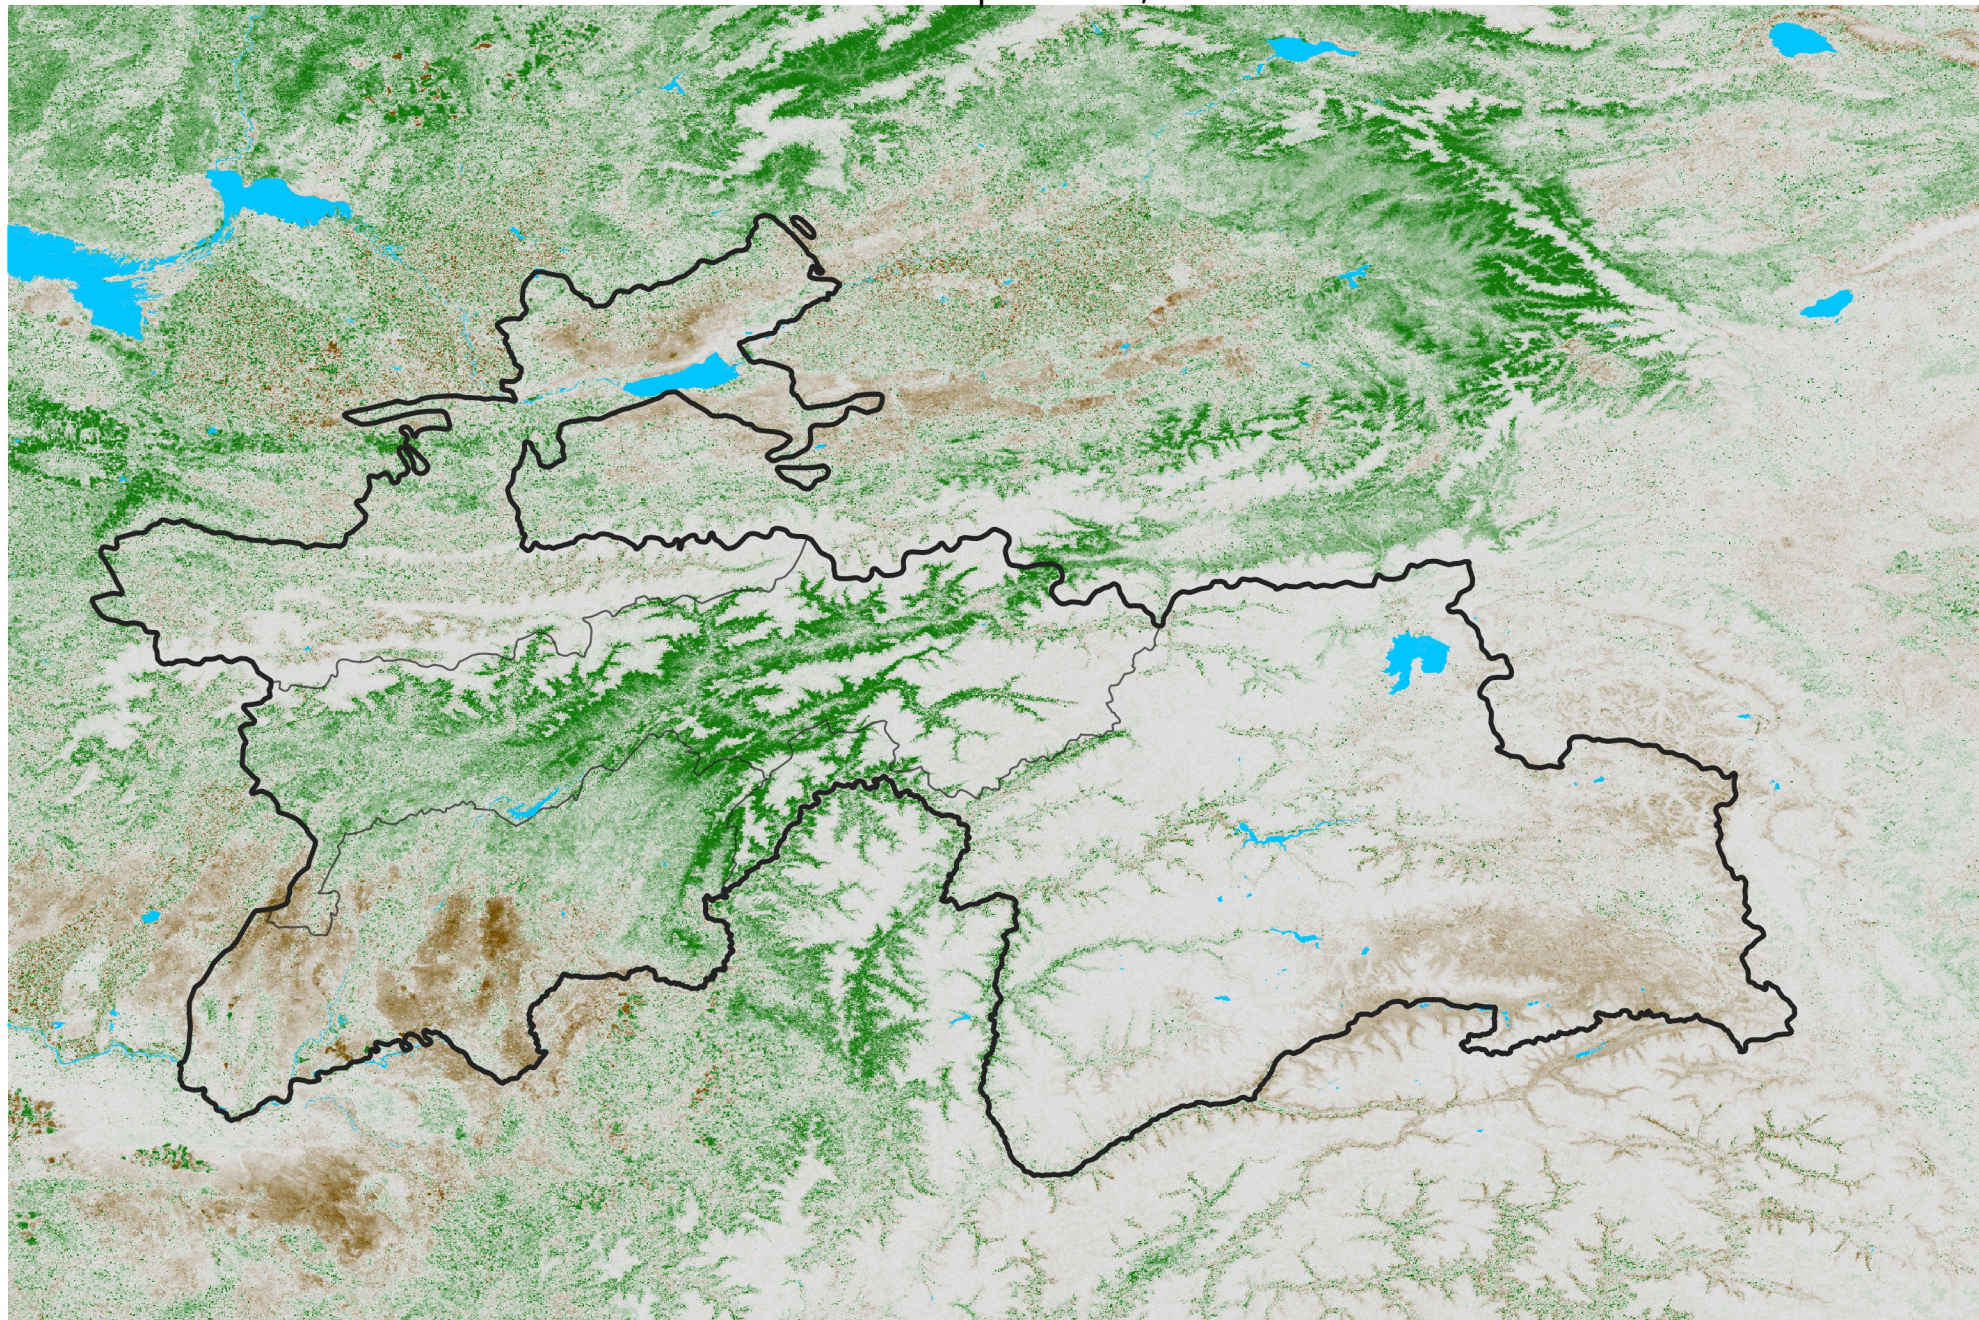

Tajikistan NDVI Anomaly

2016 minus Mean (2012 - 2021)

Period 24 / Apr 21 - 30, 2016

NDVI Anomaly

< -0.3 -0.2 -0.1 -0.05 0.05 0.1 0.2 > 0.3

Negative

No Difference

Positive