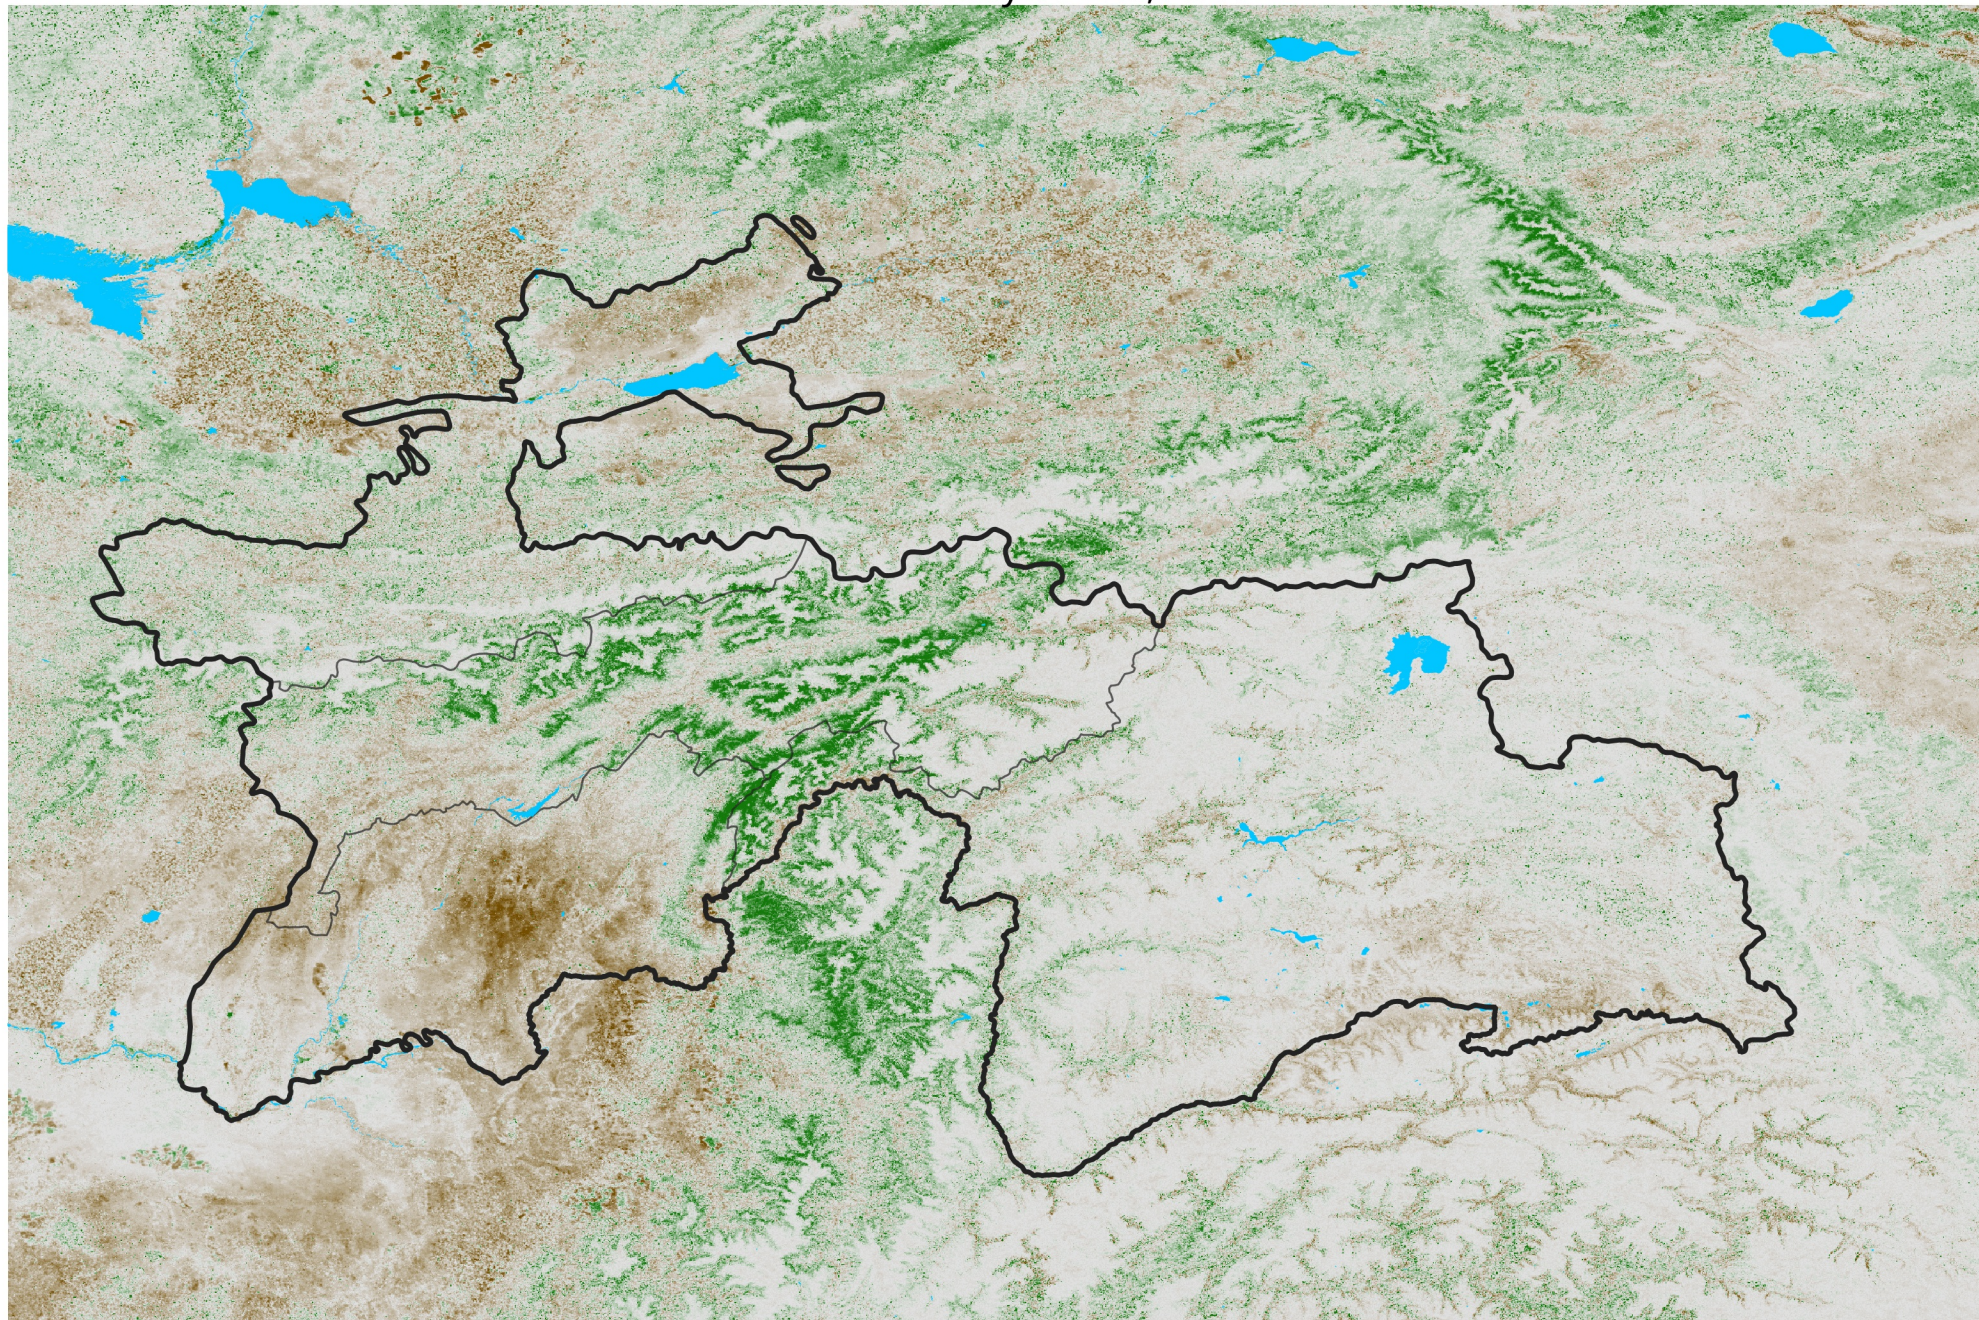

Tajikistan NDVI Anomaly

2016 minus Mean (2012 - 2021)

Period 29 / May 16 - 25, 2016

NDVI Anomaly

< -0.3 -0.2 -0.1 -0.05 0.05 0.1 0.2 > 0.3

Negative

No Difference

Positive