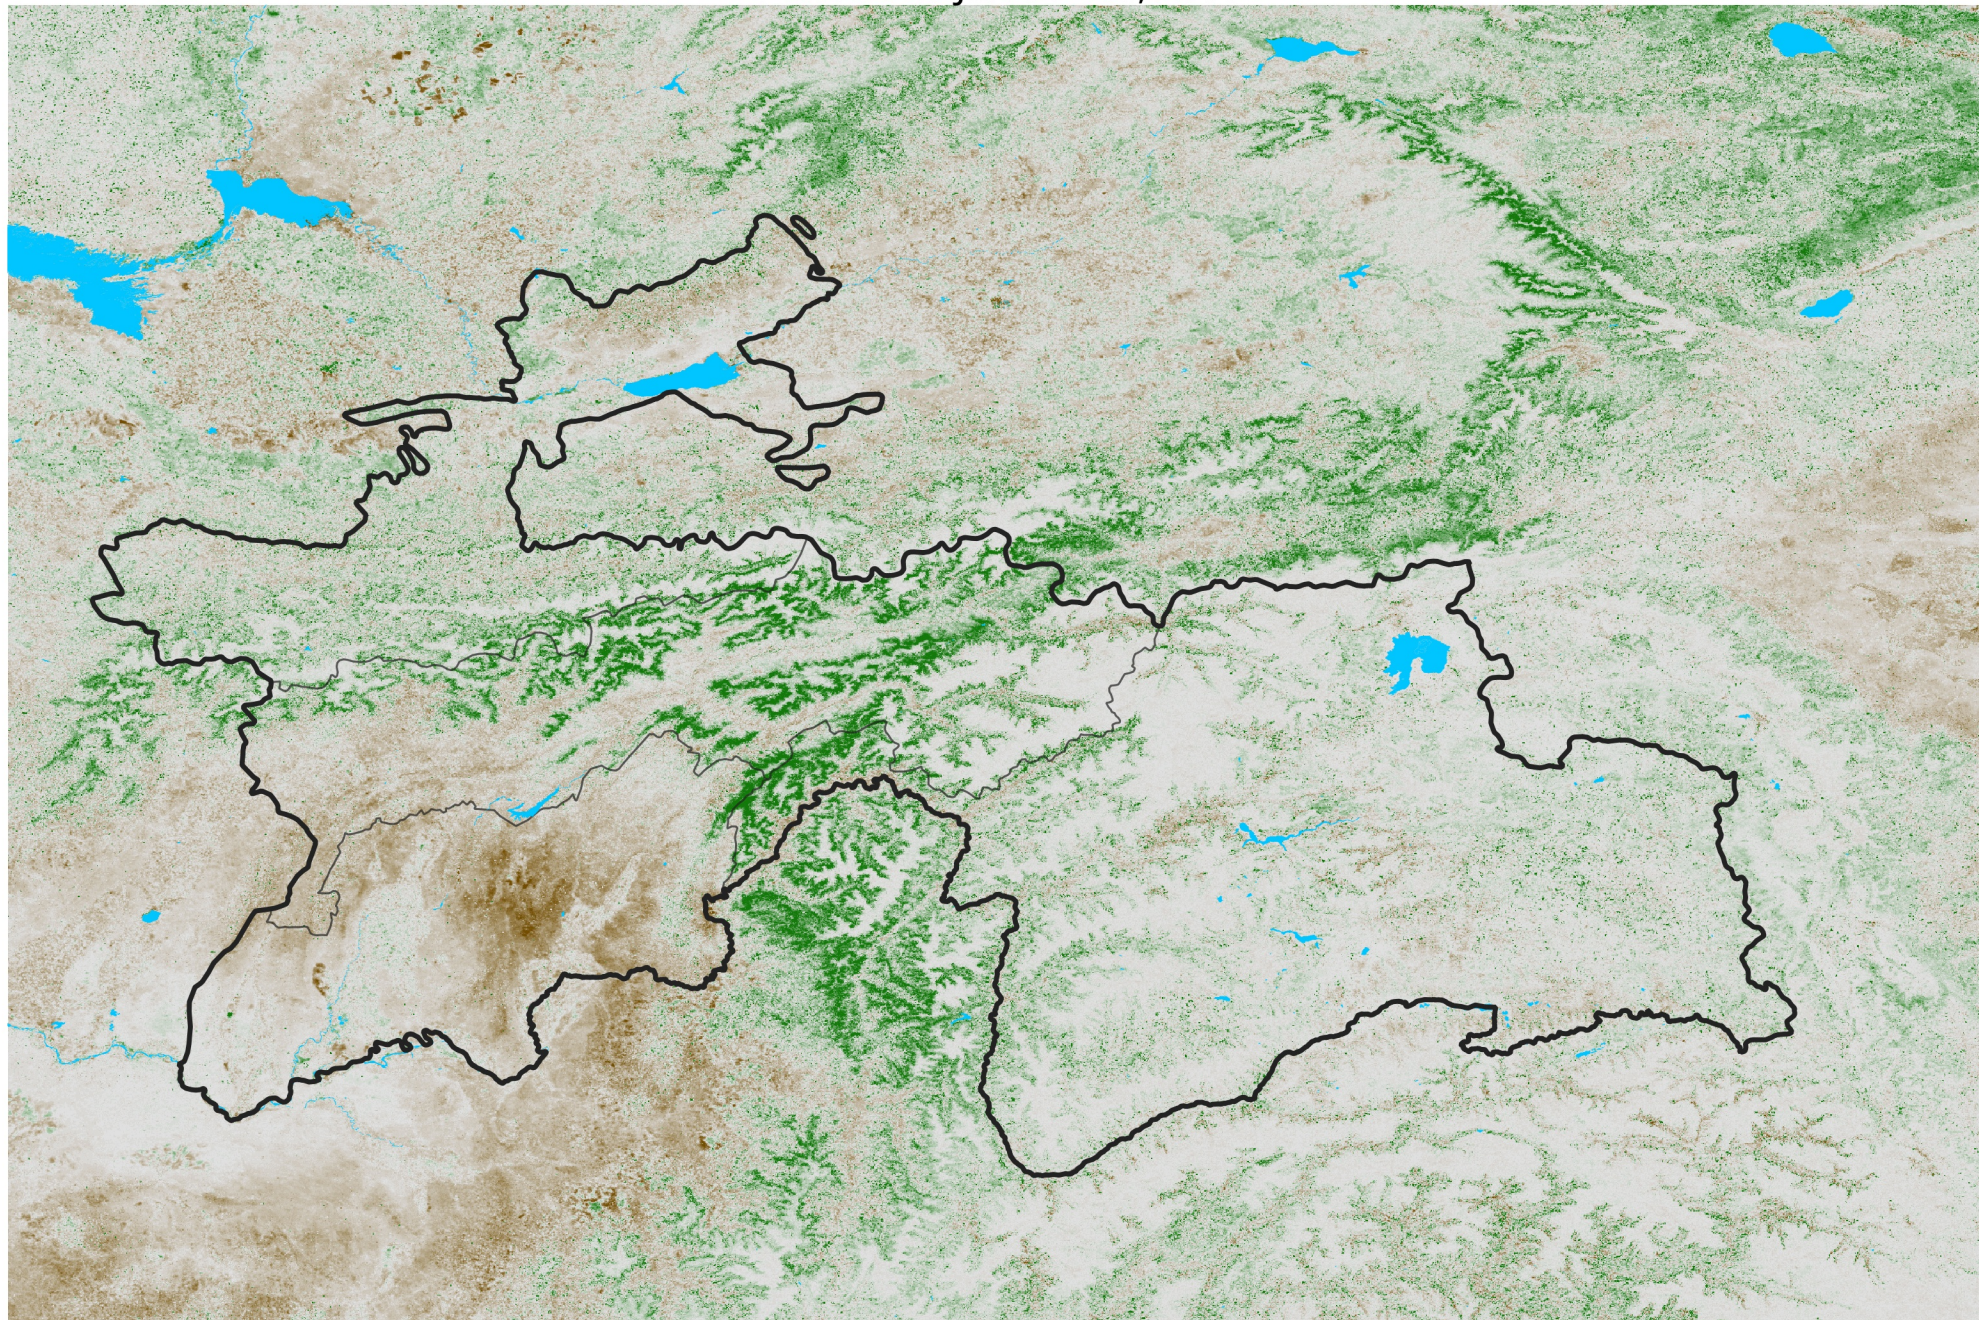

Tajikistan NDVI Anomaly

2016 minus Mean (2012 - 2021)

Period 32 / Jun 01 - 10, 2016

NDVI Anomaly

< -0.3 -0.2 -0.1 -0.05 0.05 0.1 0.2 > 0.3

Negative

No Difference

Positive