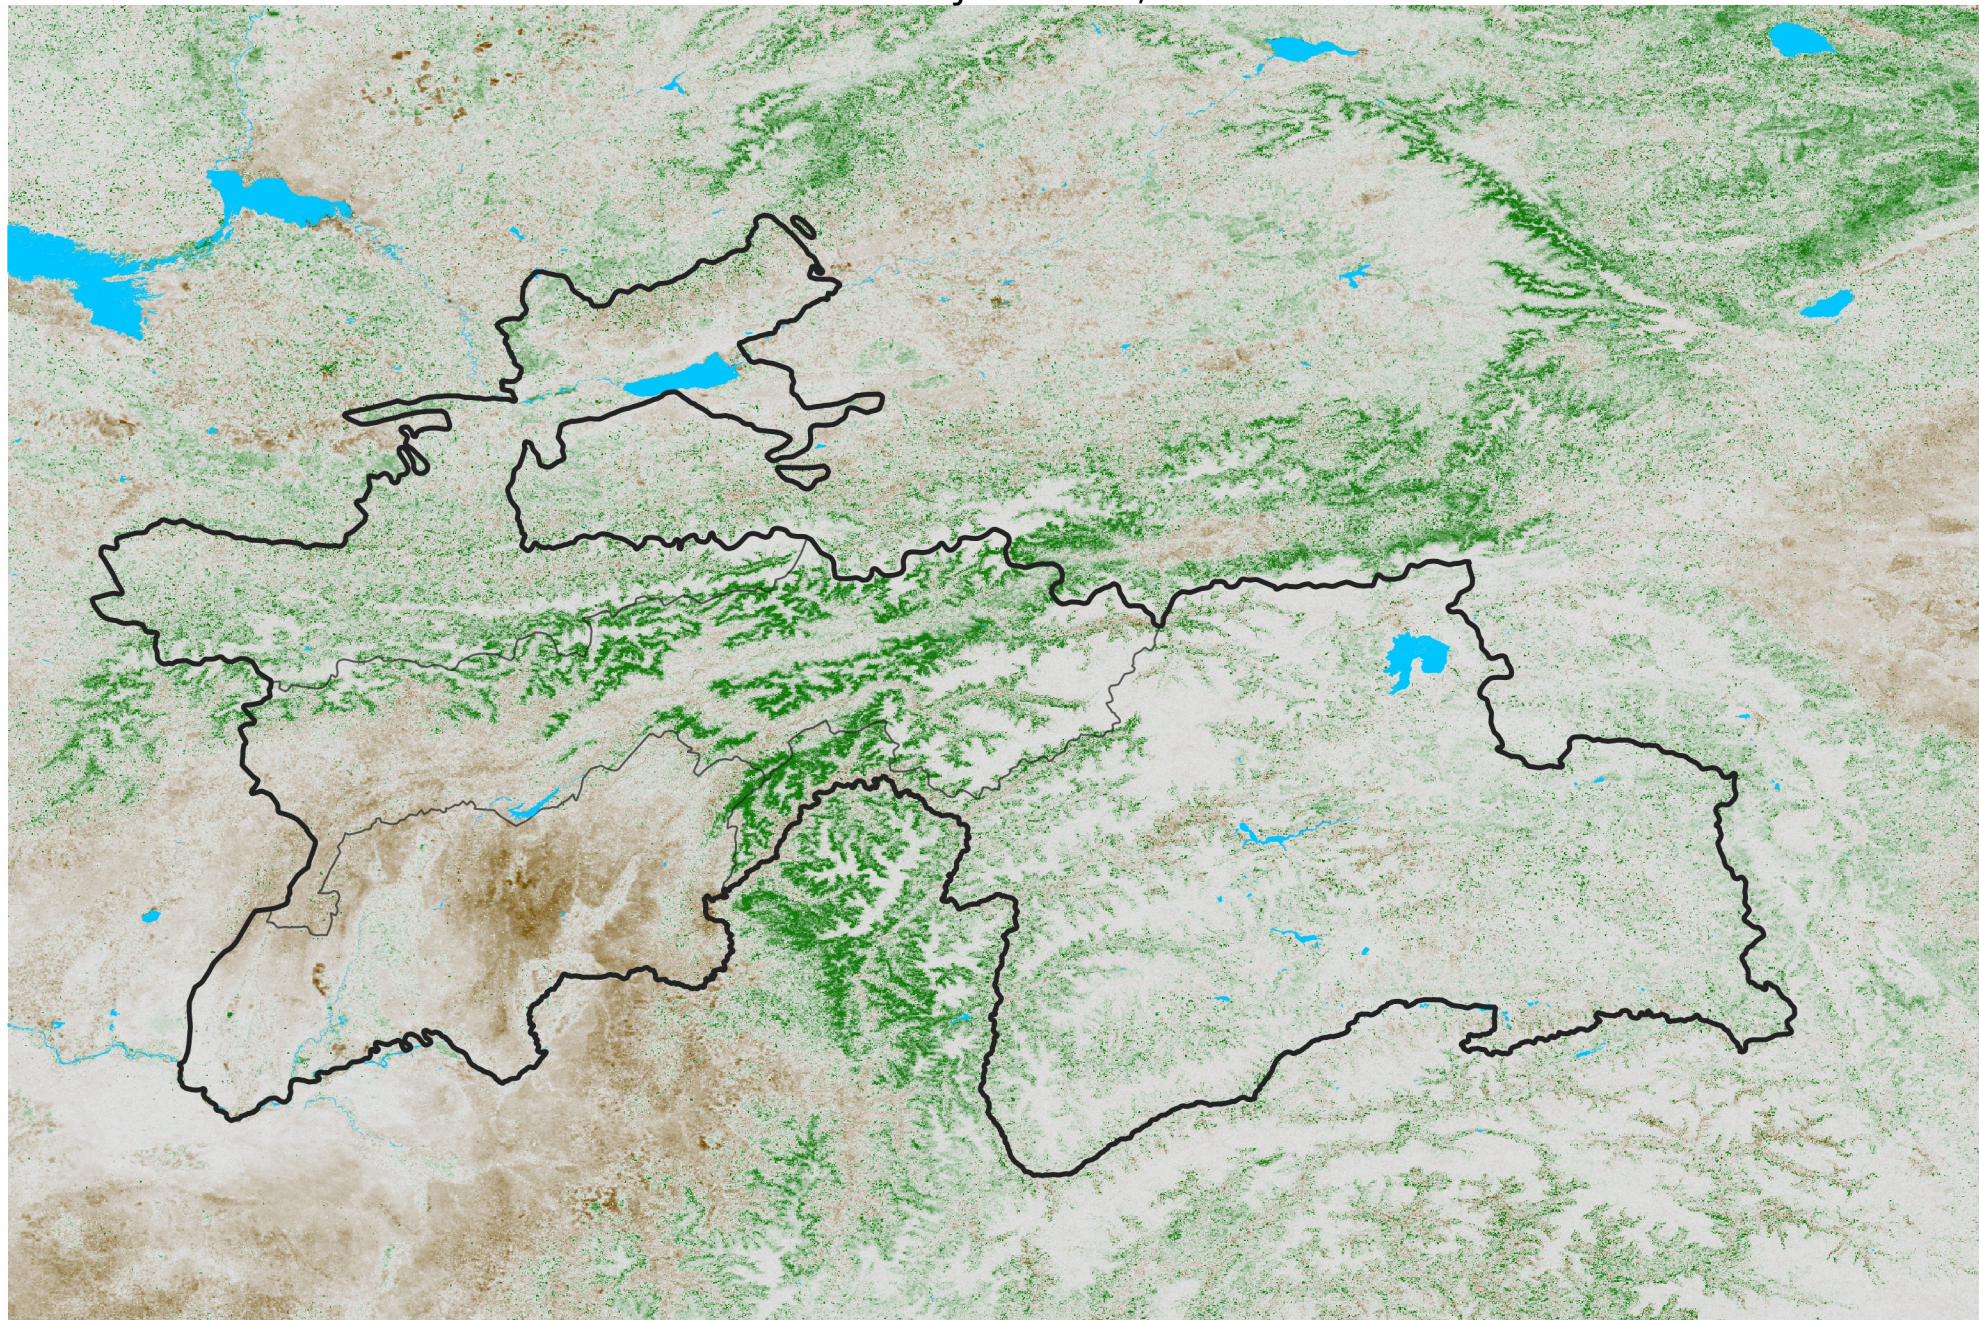

Tajikistan NDVI Anomaly

2016 minus Mean (2012 - 2021)

Period 33 / Jun 06 - 15, 2016

NDVI Anomaly

< -0.3 -0.2 -0.1 -0.05 0.05 0.1 0.2 > 0.3

Negative

No Difference

Positive