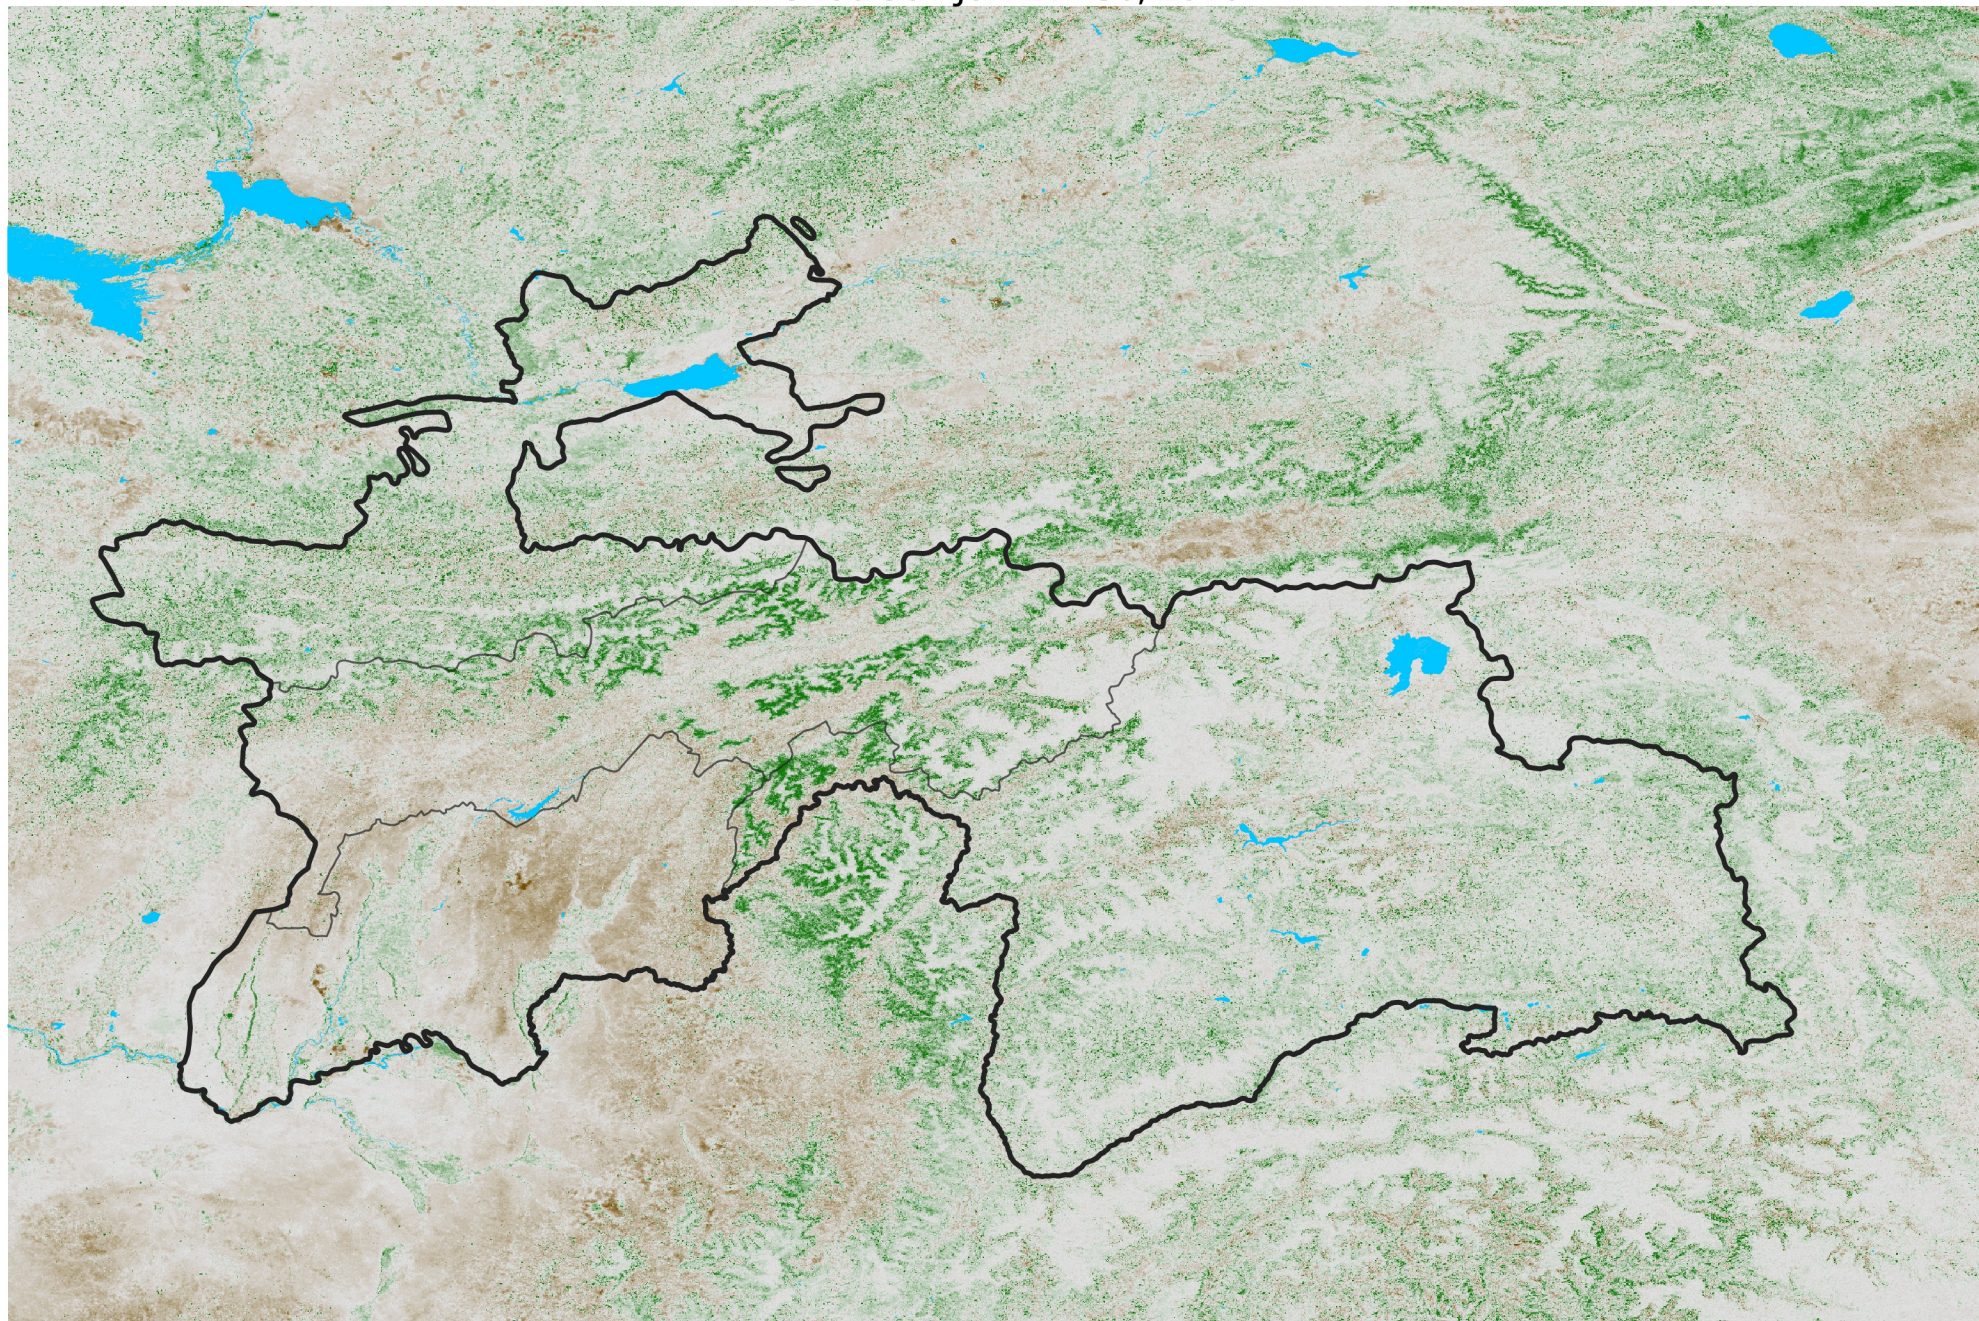

Tajikistan NDVI Anomaly

2016 minus Mean (2012 - 2021)

Period 36 / Jun 21 - 30, 2016

NDVI Anomaly

< -0.3 -0.2 -0.1 -0.05 0.05 0.1 0.2 > 0.3

Negative

No Difference

Positive