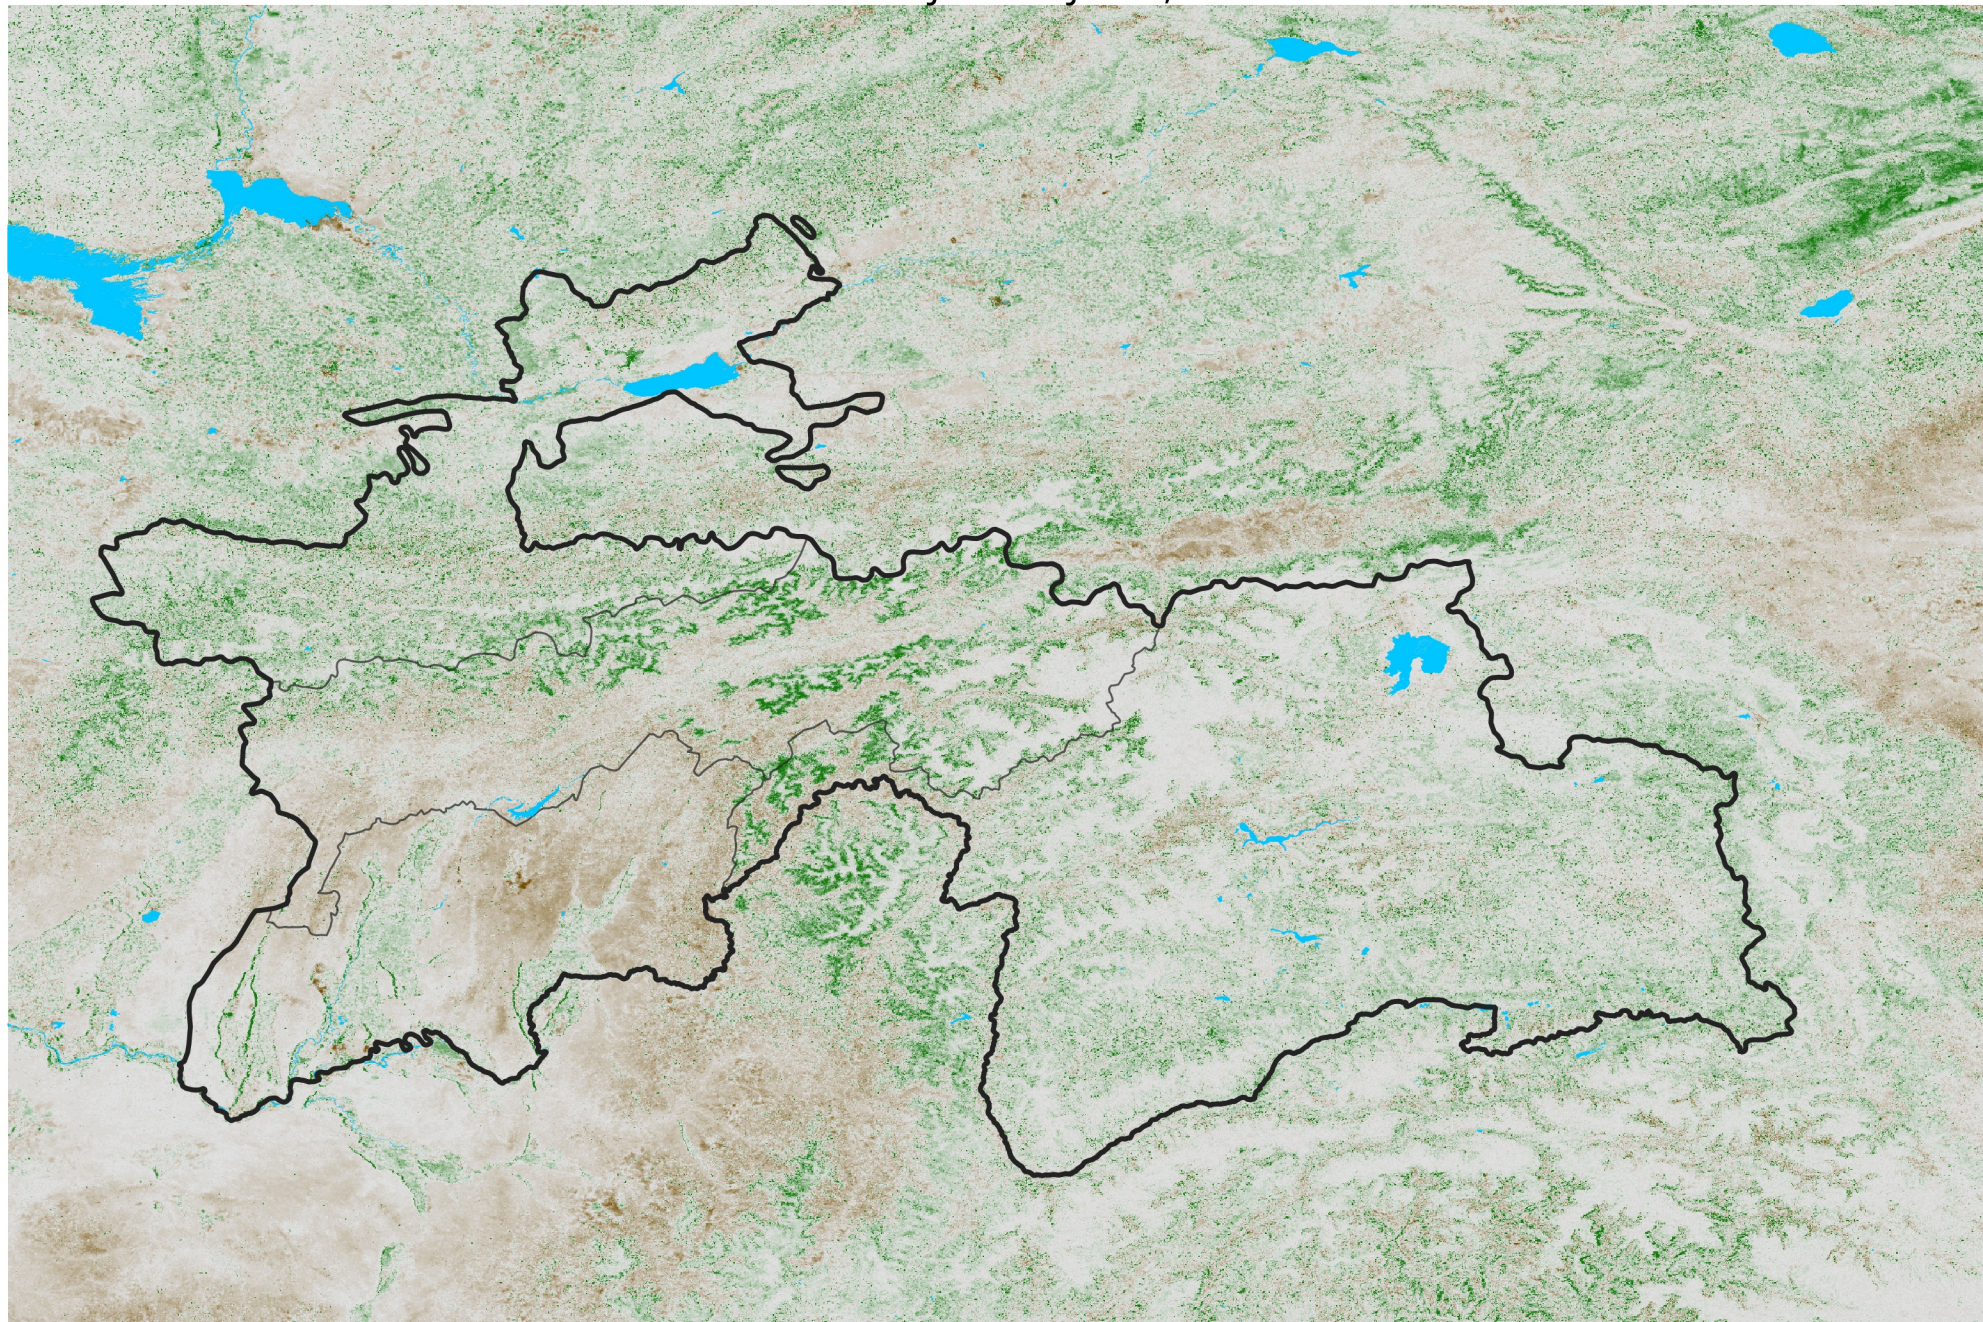

Tajikistan NDVI Anomaly

2016 minus Mean (2012 - 2021)

Period 37 / Jun 26 - Jul 05, 2016

NDVI Anomaly

< -0.3 -0.2 -0.1 -0.05 0.05 0.1 0.2 > 0.3

Negative

No Difference

Positive