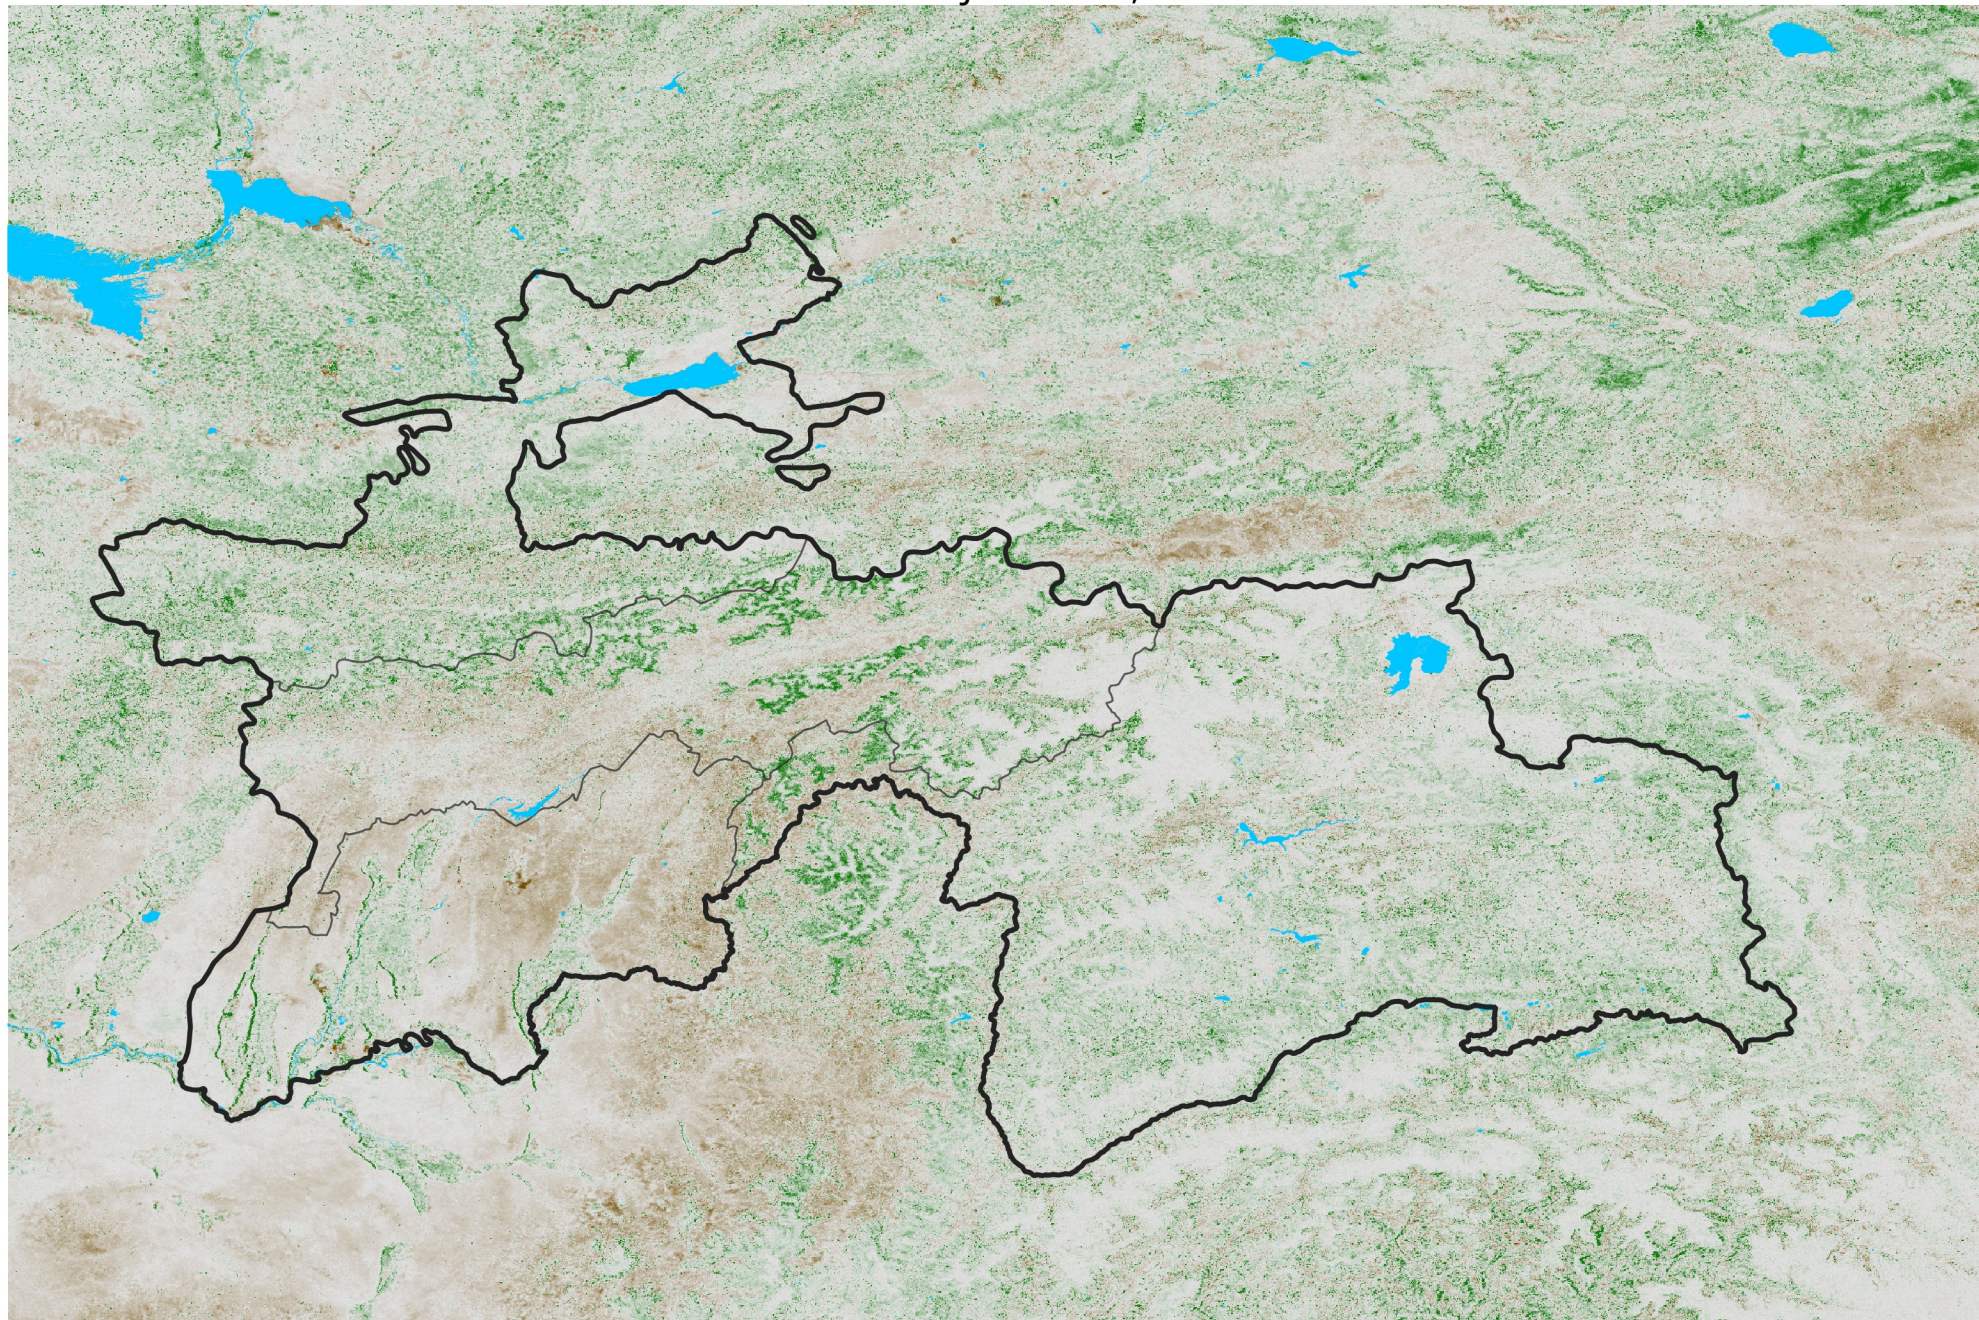

Tajikistan NDVI Anomaly

2016 minus Mean (2012 - 2021)

Period 38 / Jul 01 - 10, 2016

NDVI Anomaly

< -0.3 -0.2 -0.1 -0.05 0.05 0.1 0.2 > 0.3

Negative

No Difference

Positive