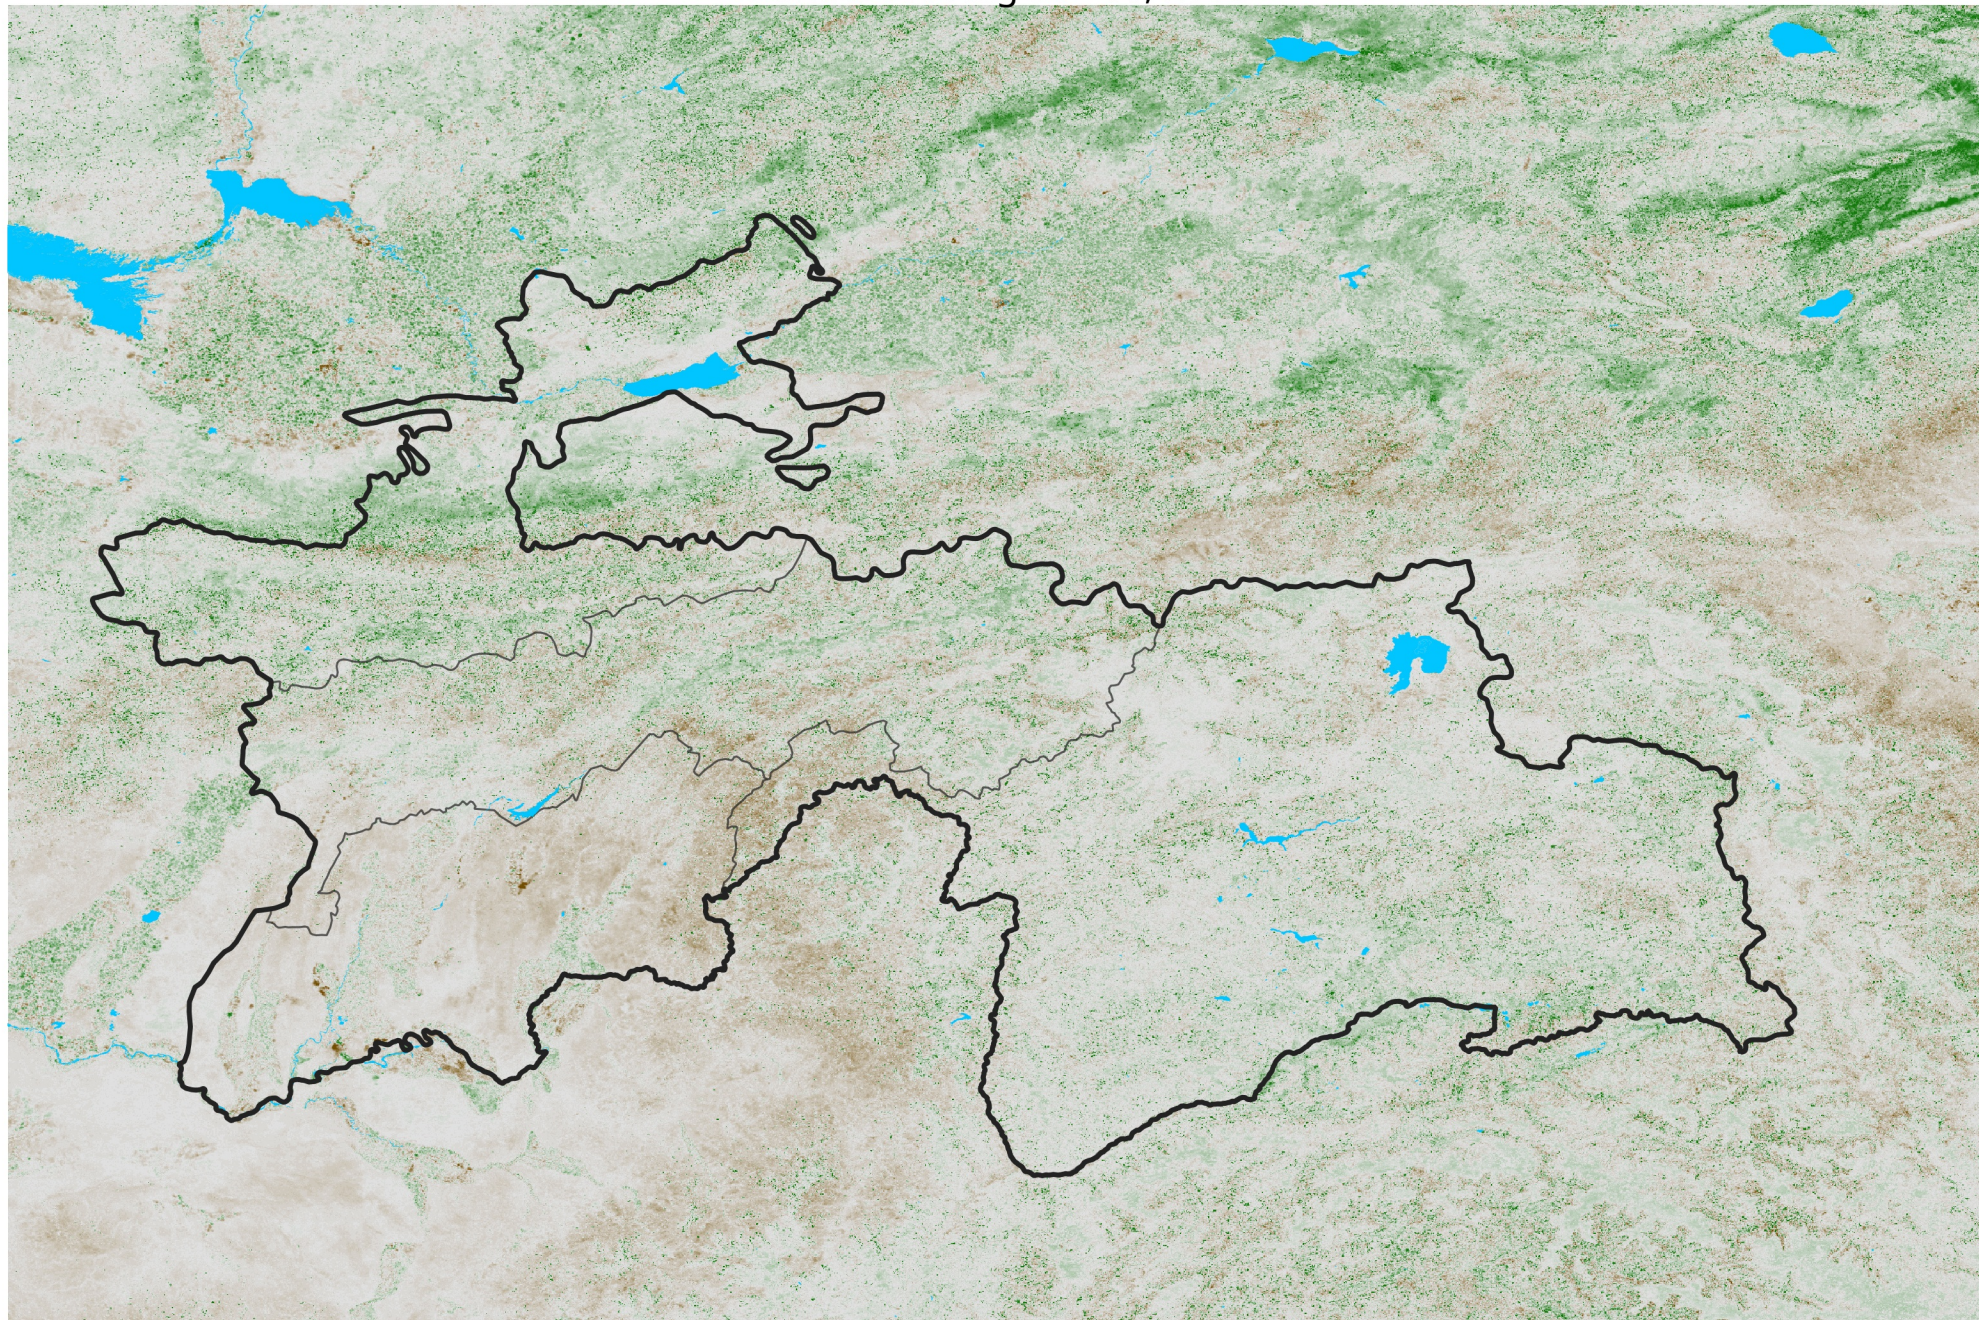

Tajikistan NDVI Anomaly

2016 minus Mean (2012 - 2021)

Period 44 / Aug 01 - 10, 2016

NDVI Anomaly

< -0.3 -0.2 -0.1 -0.05 0.05 0.1 0.2 > 0.3

Negative

No Difference

Positive