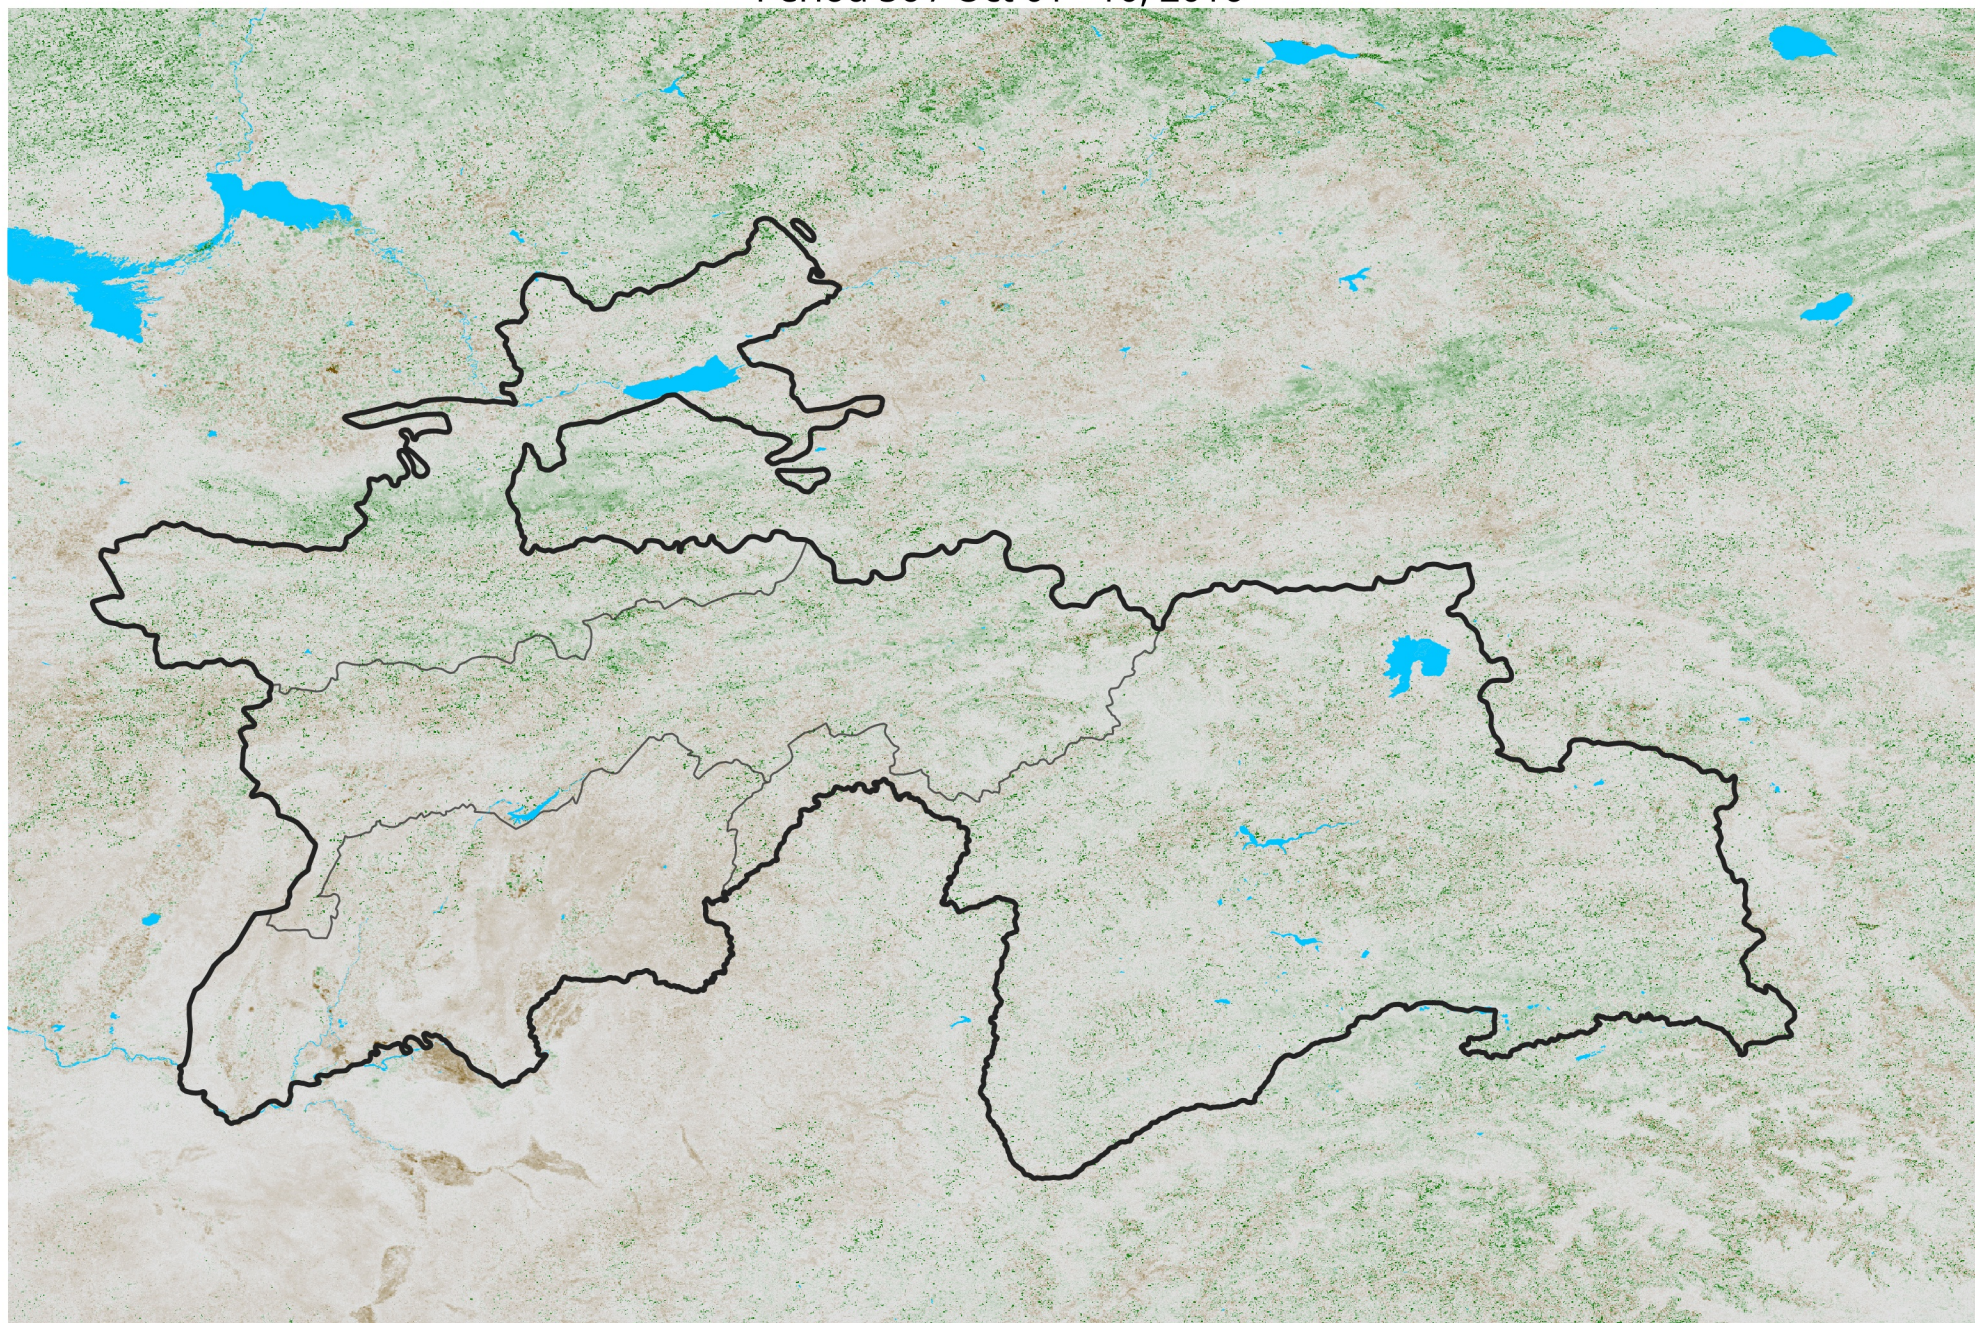

Tajikistan NDVI Anomaly

2016 minus Mean (2012 - 2021)

Period 56 / Oct 01 - 10, 2016

NDVI Anomaly

< -0.3 -0.2 -0.1 -0.05 0.05 0.1 0.2 > 0.3

Negative

No Difference

Positive