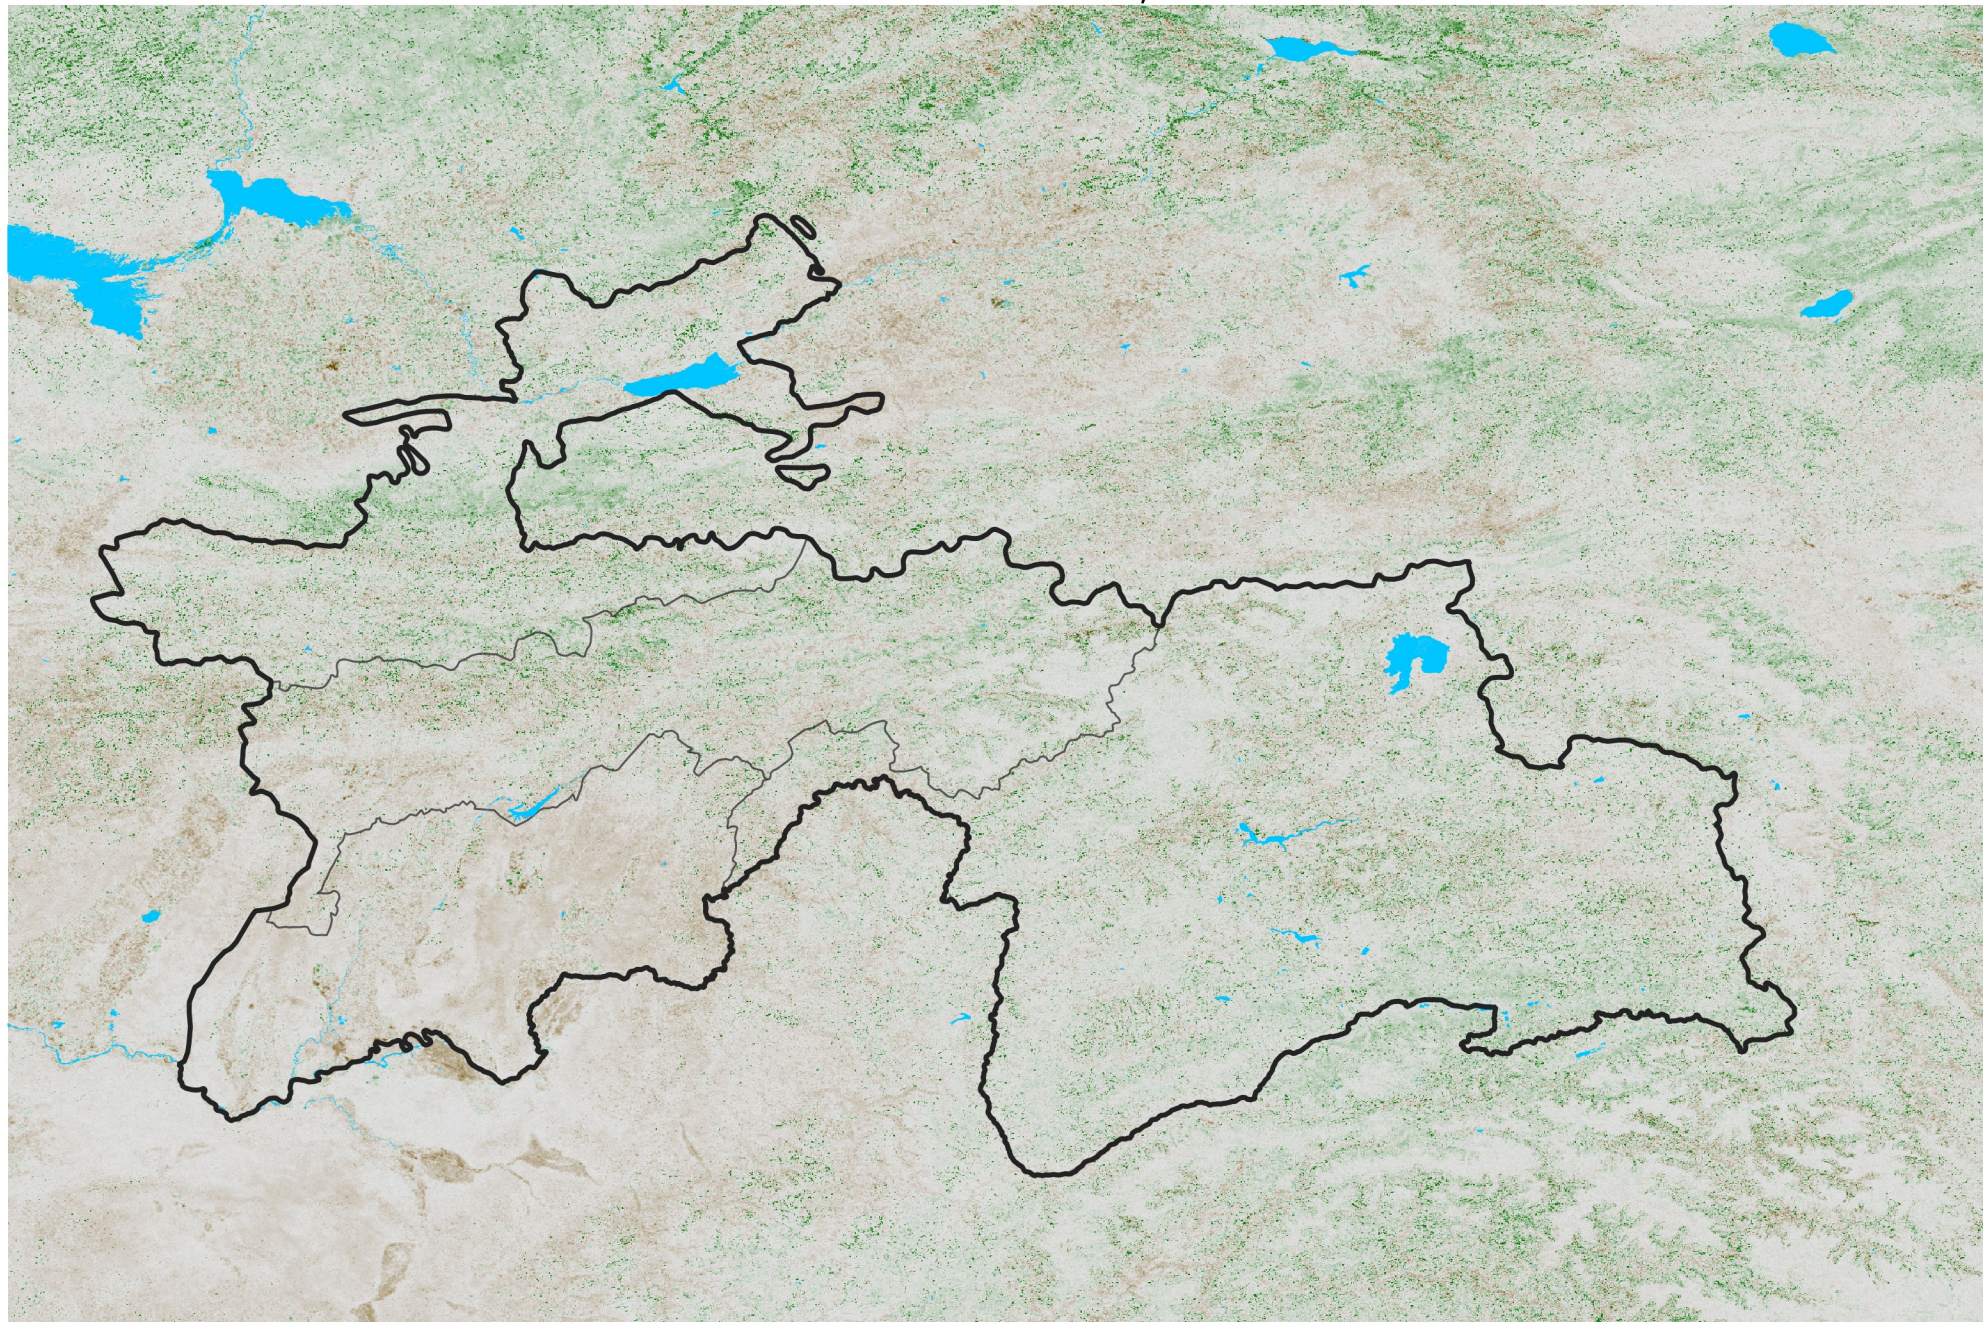

Tajikistan NDVI Anomaly

2016 minus Mean (2012 - 2021)

Period 57 / Oct 06 - 15, 2016

NDVI Anomaly

< -0.3 -0.2 -0.1 -0.05 0.05 0.1 0.2 > 0.3

Negative

No Difference

Positive