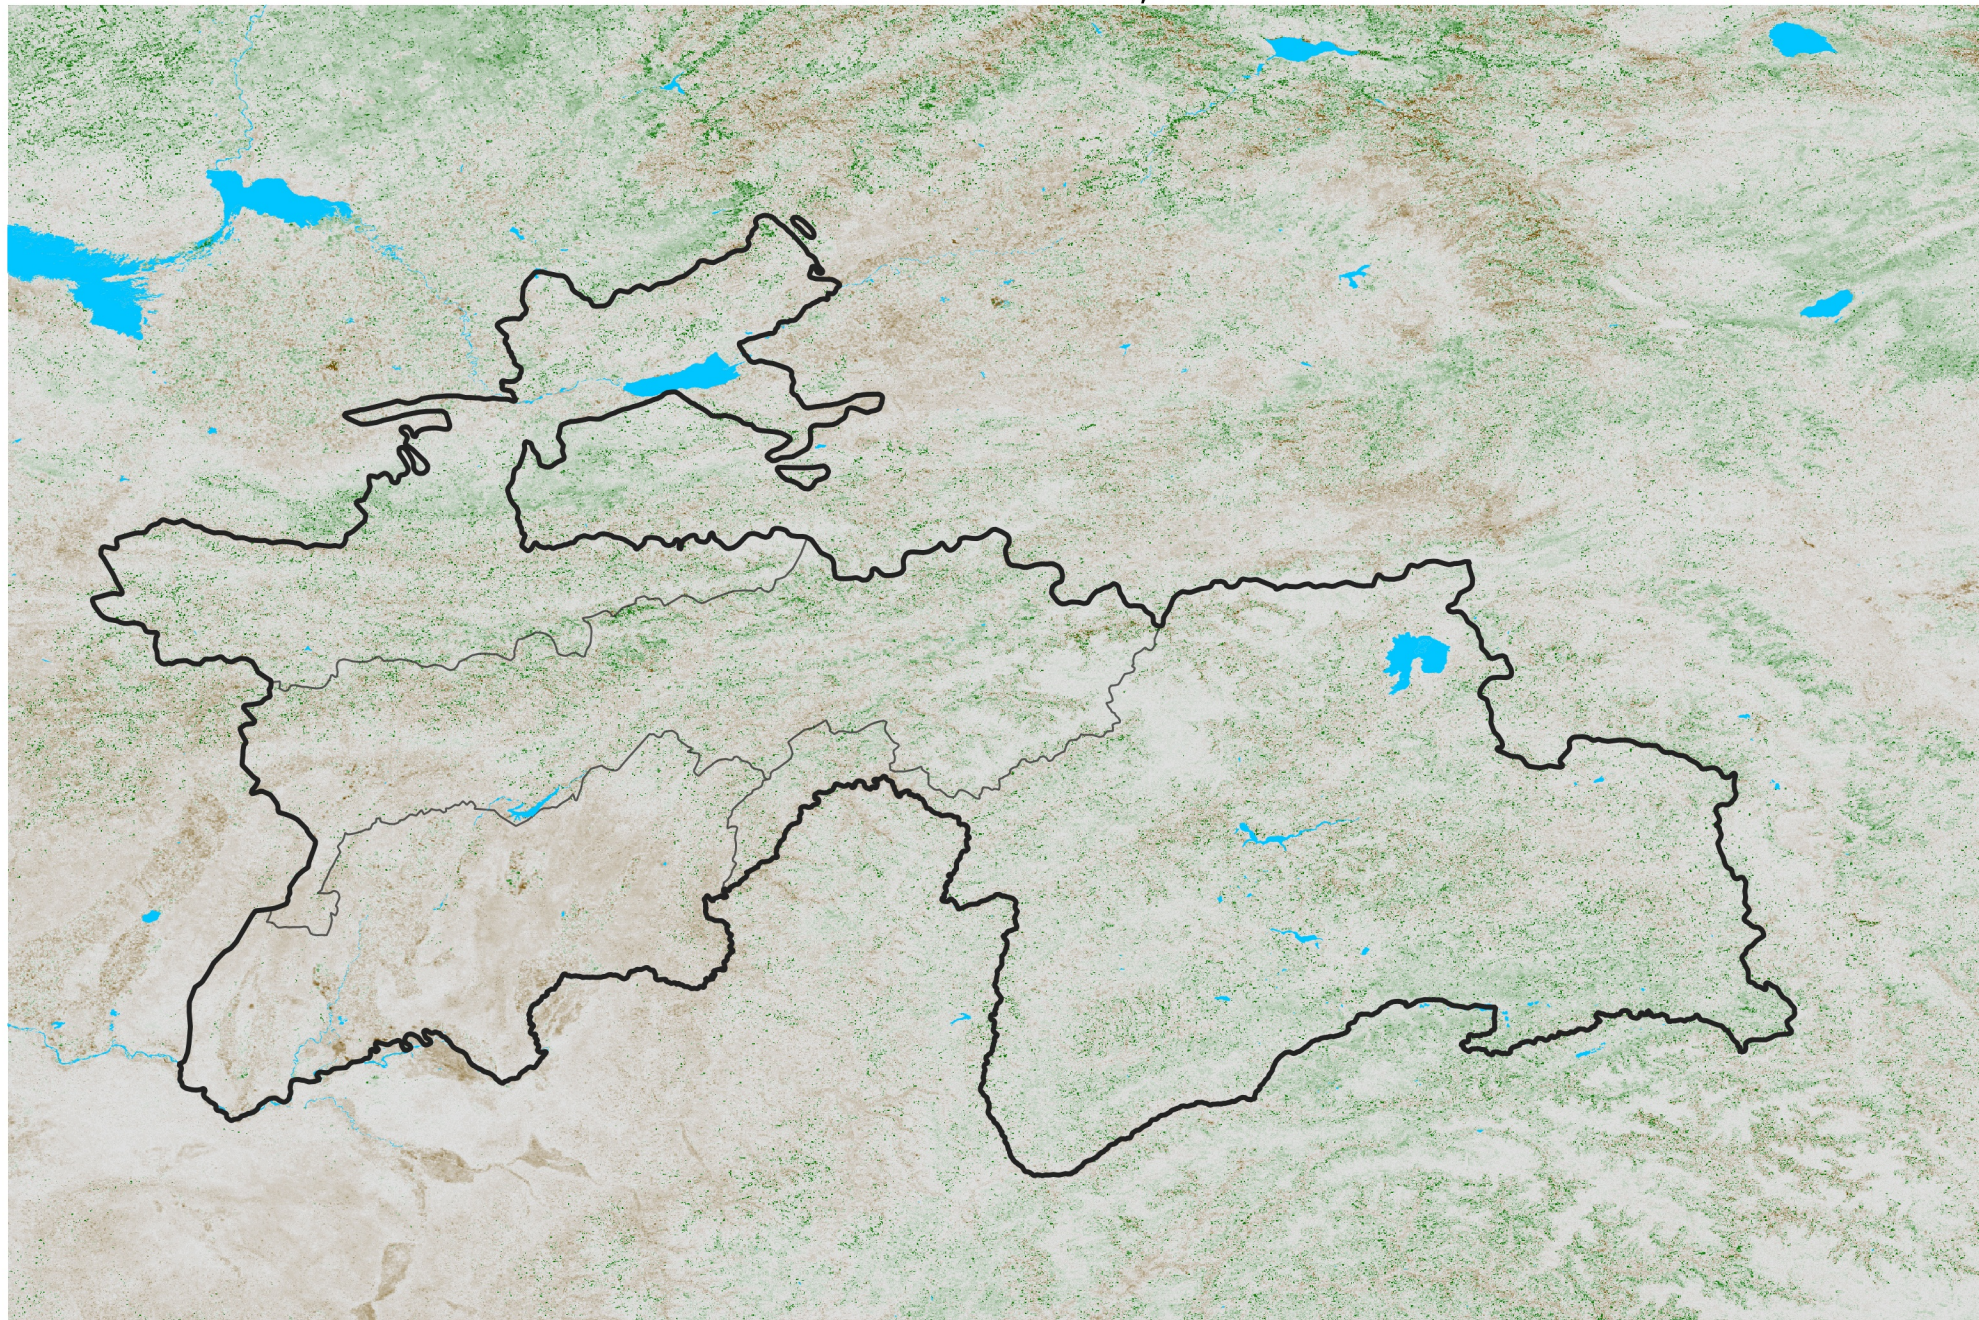

Tajikistan NDVI Anomaly

2016 minus Mean (2012 - 2021)

Period 58 / Oct 11 - 20, 2016

NDVI Anomaly

< -0.3 -0.2 -0.1 -0.05 0.05 0.1 0.2 > 0.3

Negative

No Difference

Positive