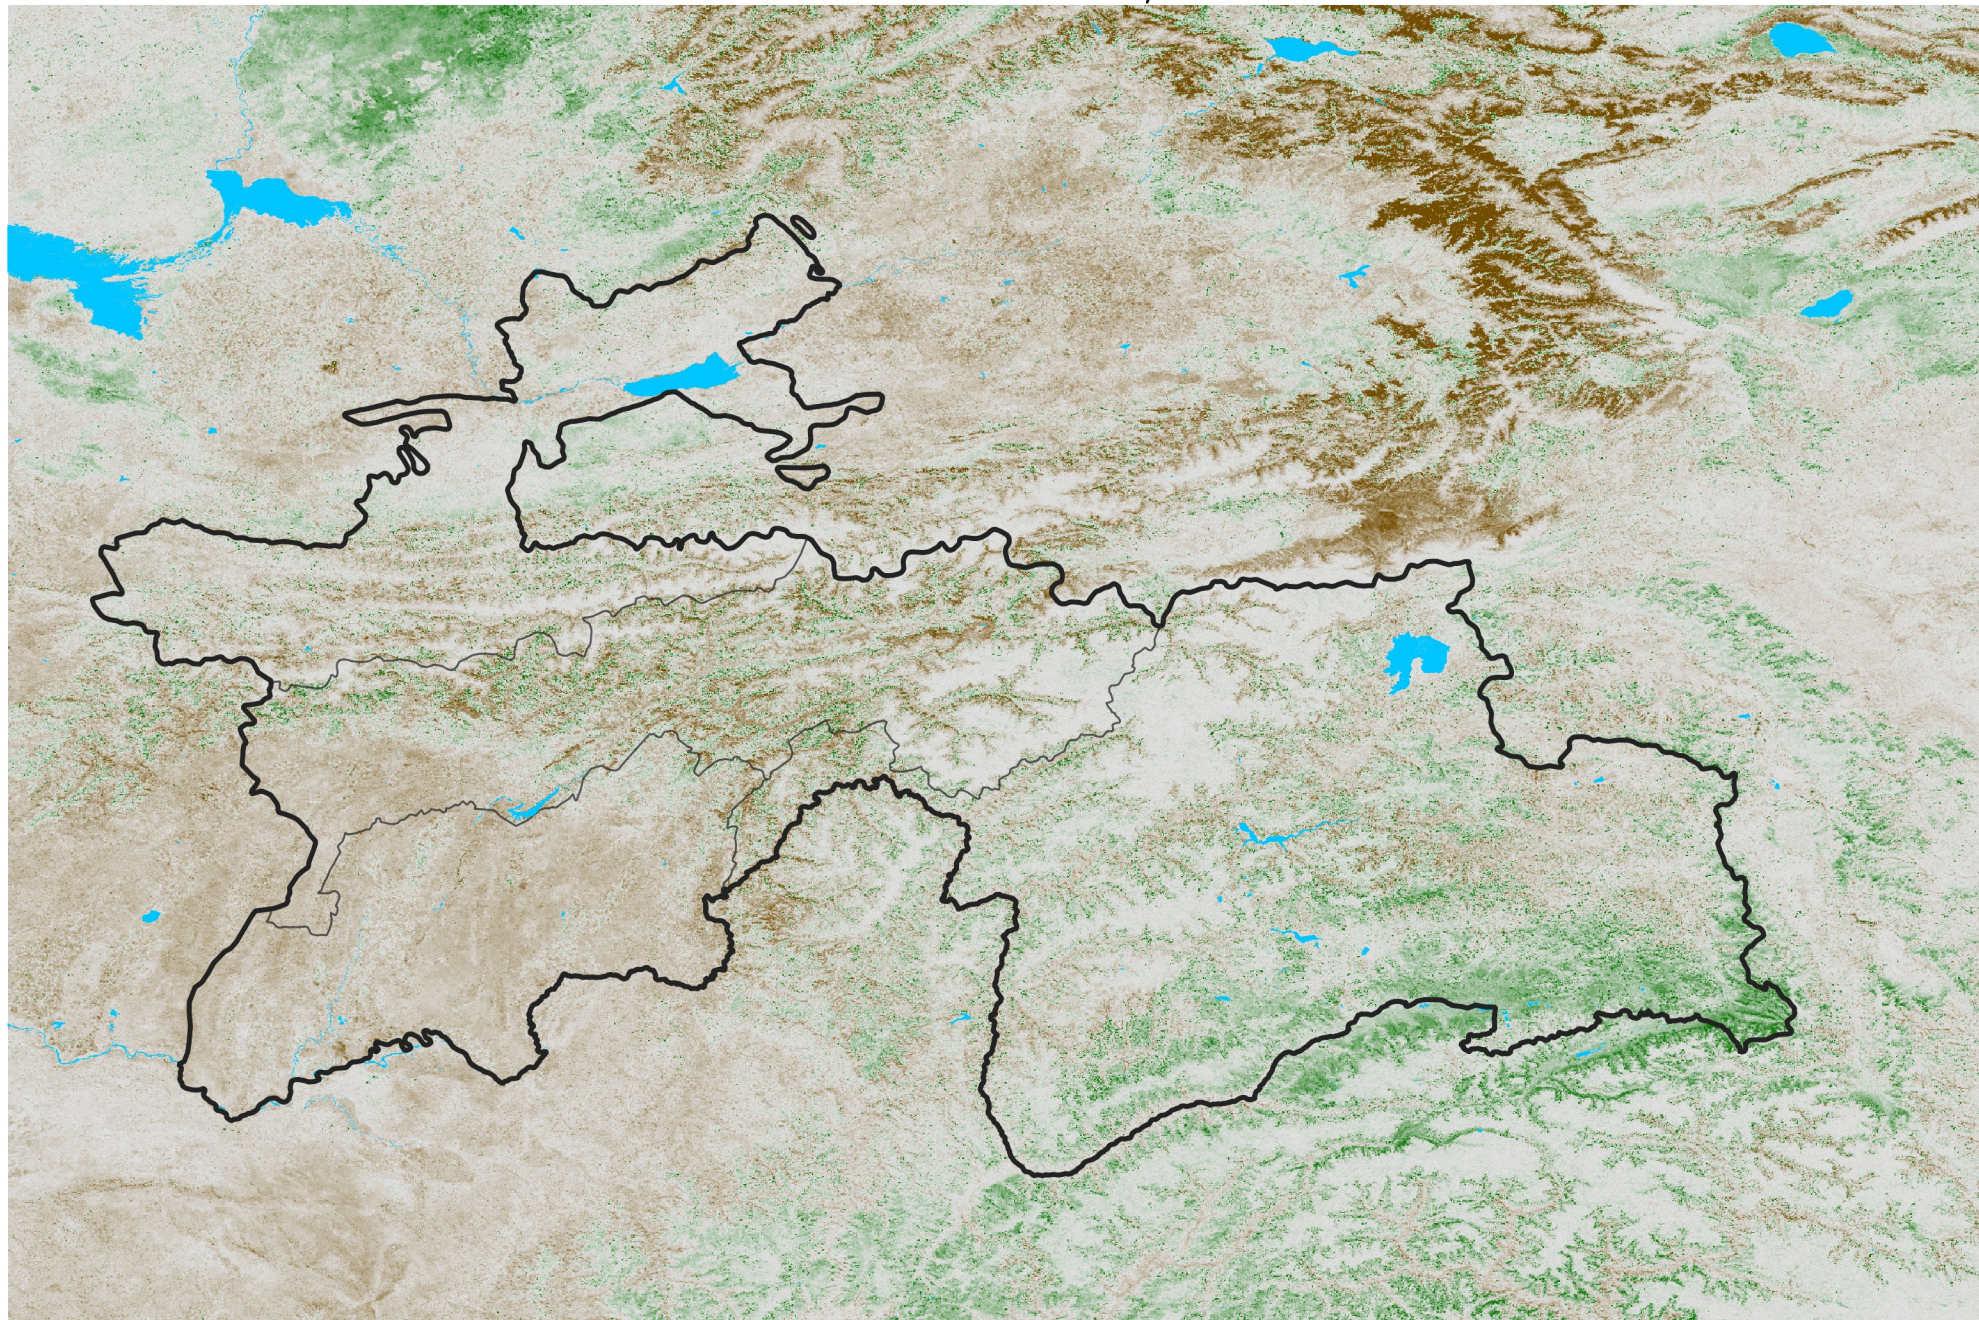

Tajikistan NDVI Anomaly

2016 minus Mean (2012 - 2021)

Period 64 / Nov 11 - 20, 2016

NDVI Anomaly

< -0.3 -0.2 -0.1 -0.05 0.05 0.1 0.2 > 0.3

Negative

No Difference

Positive