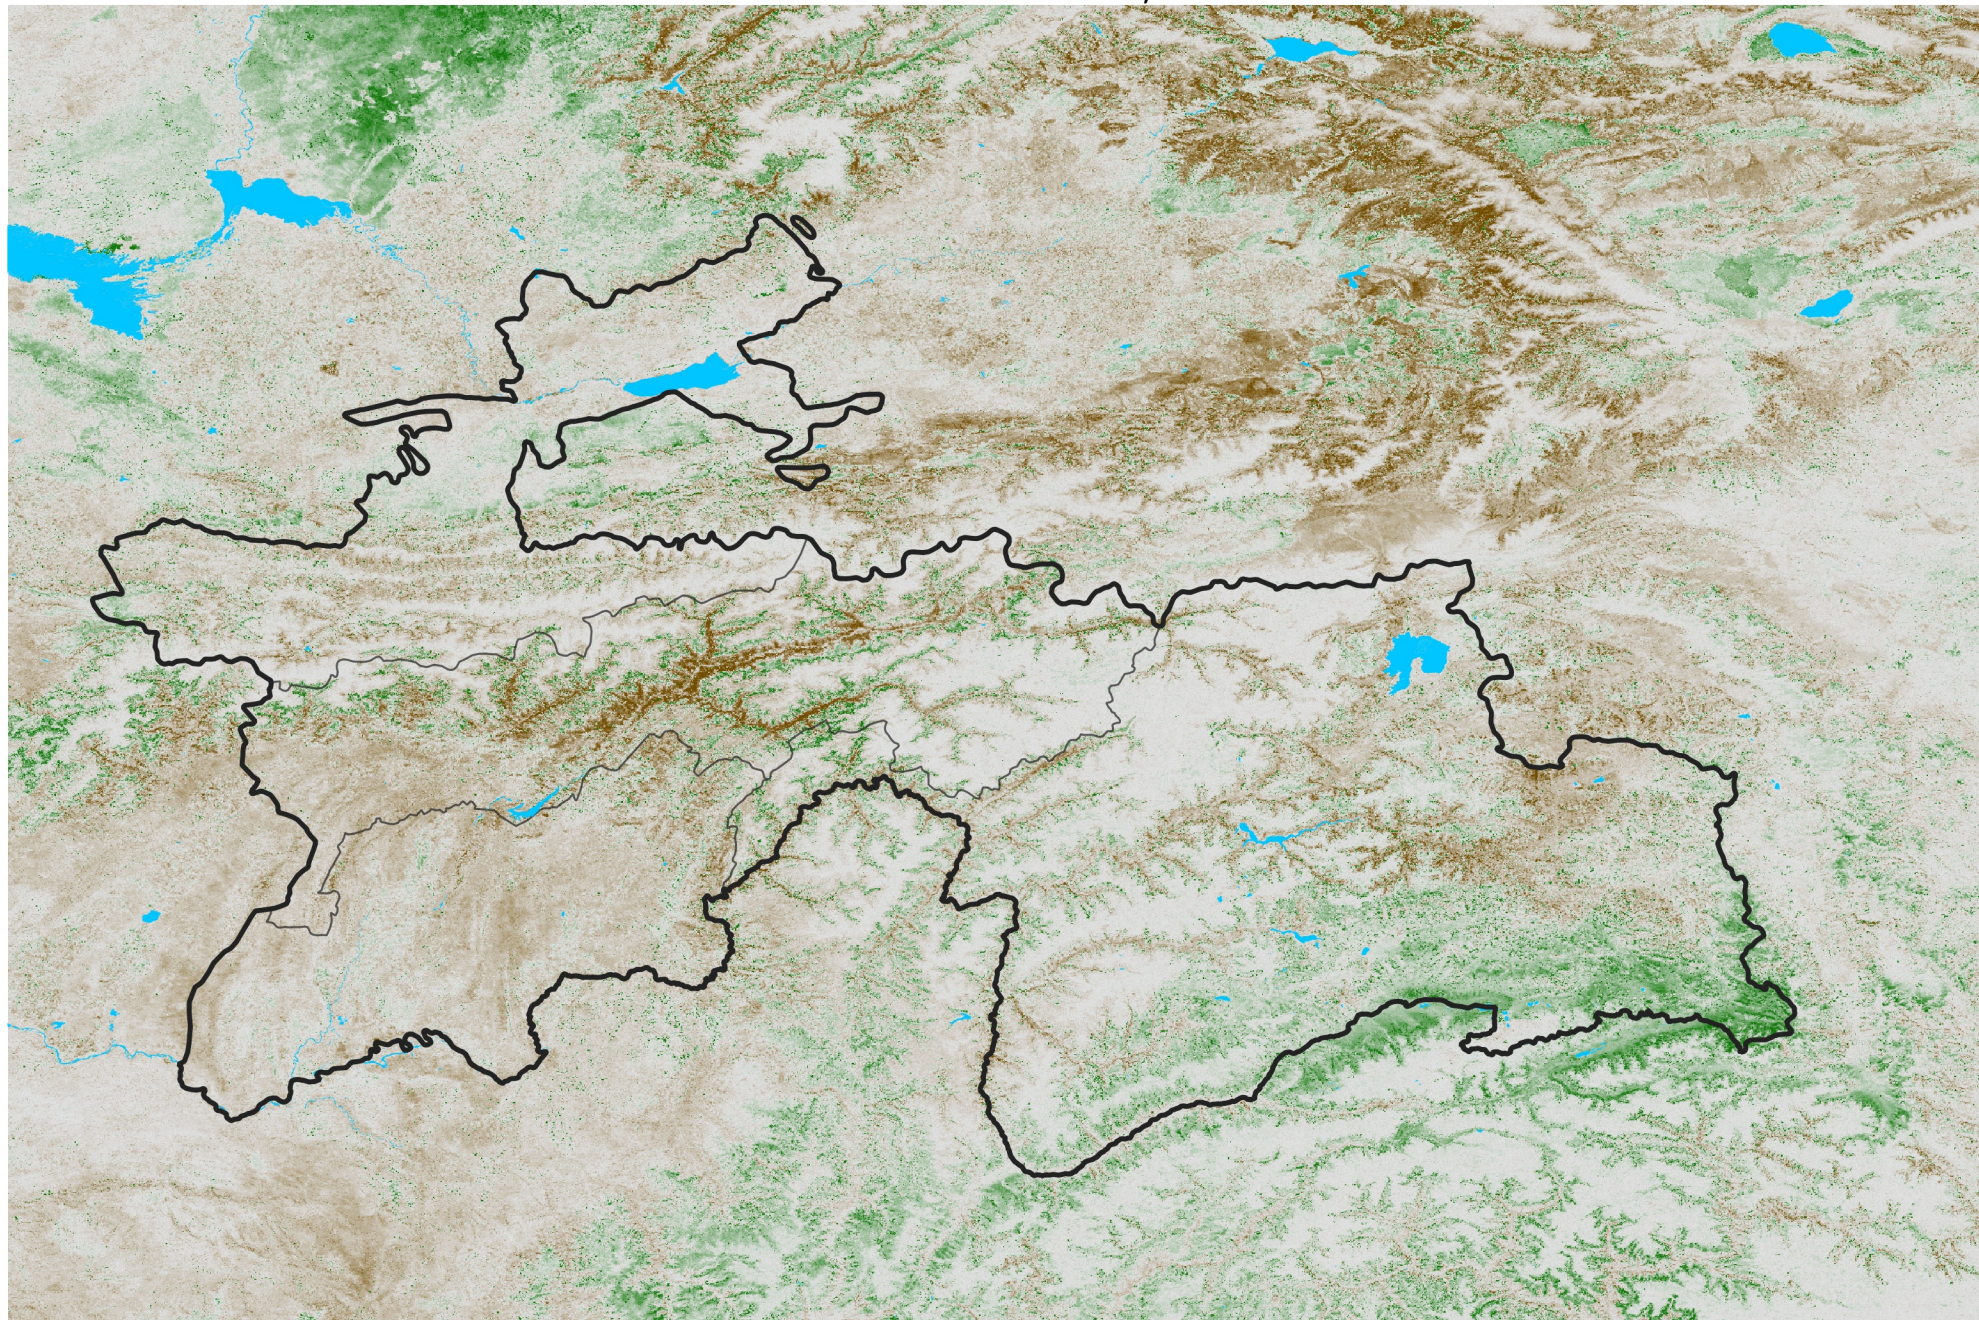

Tajikistan NDVI Anomaly

2016 minus Mean (2012 - 2021)

Period 68 / Dec 01 - 10, 2016

NDVI Anomaly

< -0.3 -0.2 -0.1 -0.05 0.05 0.1 0.2 > 0.3

Negative

No Difference

Positive