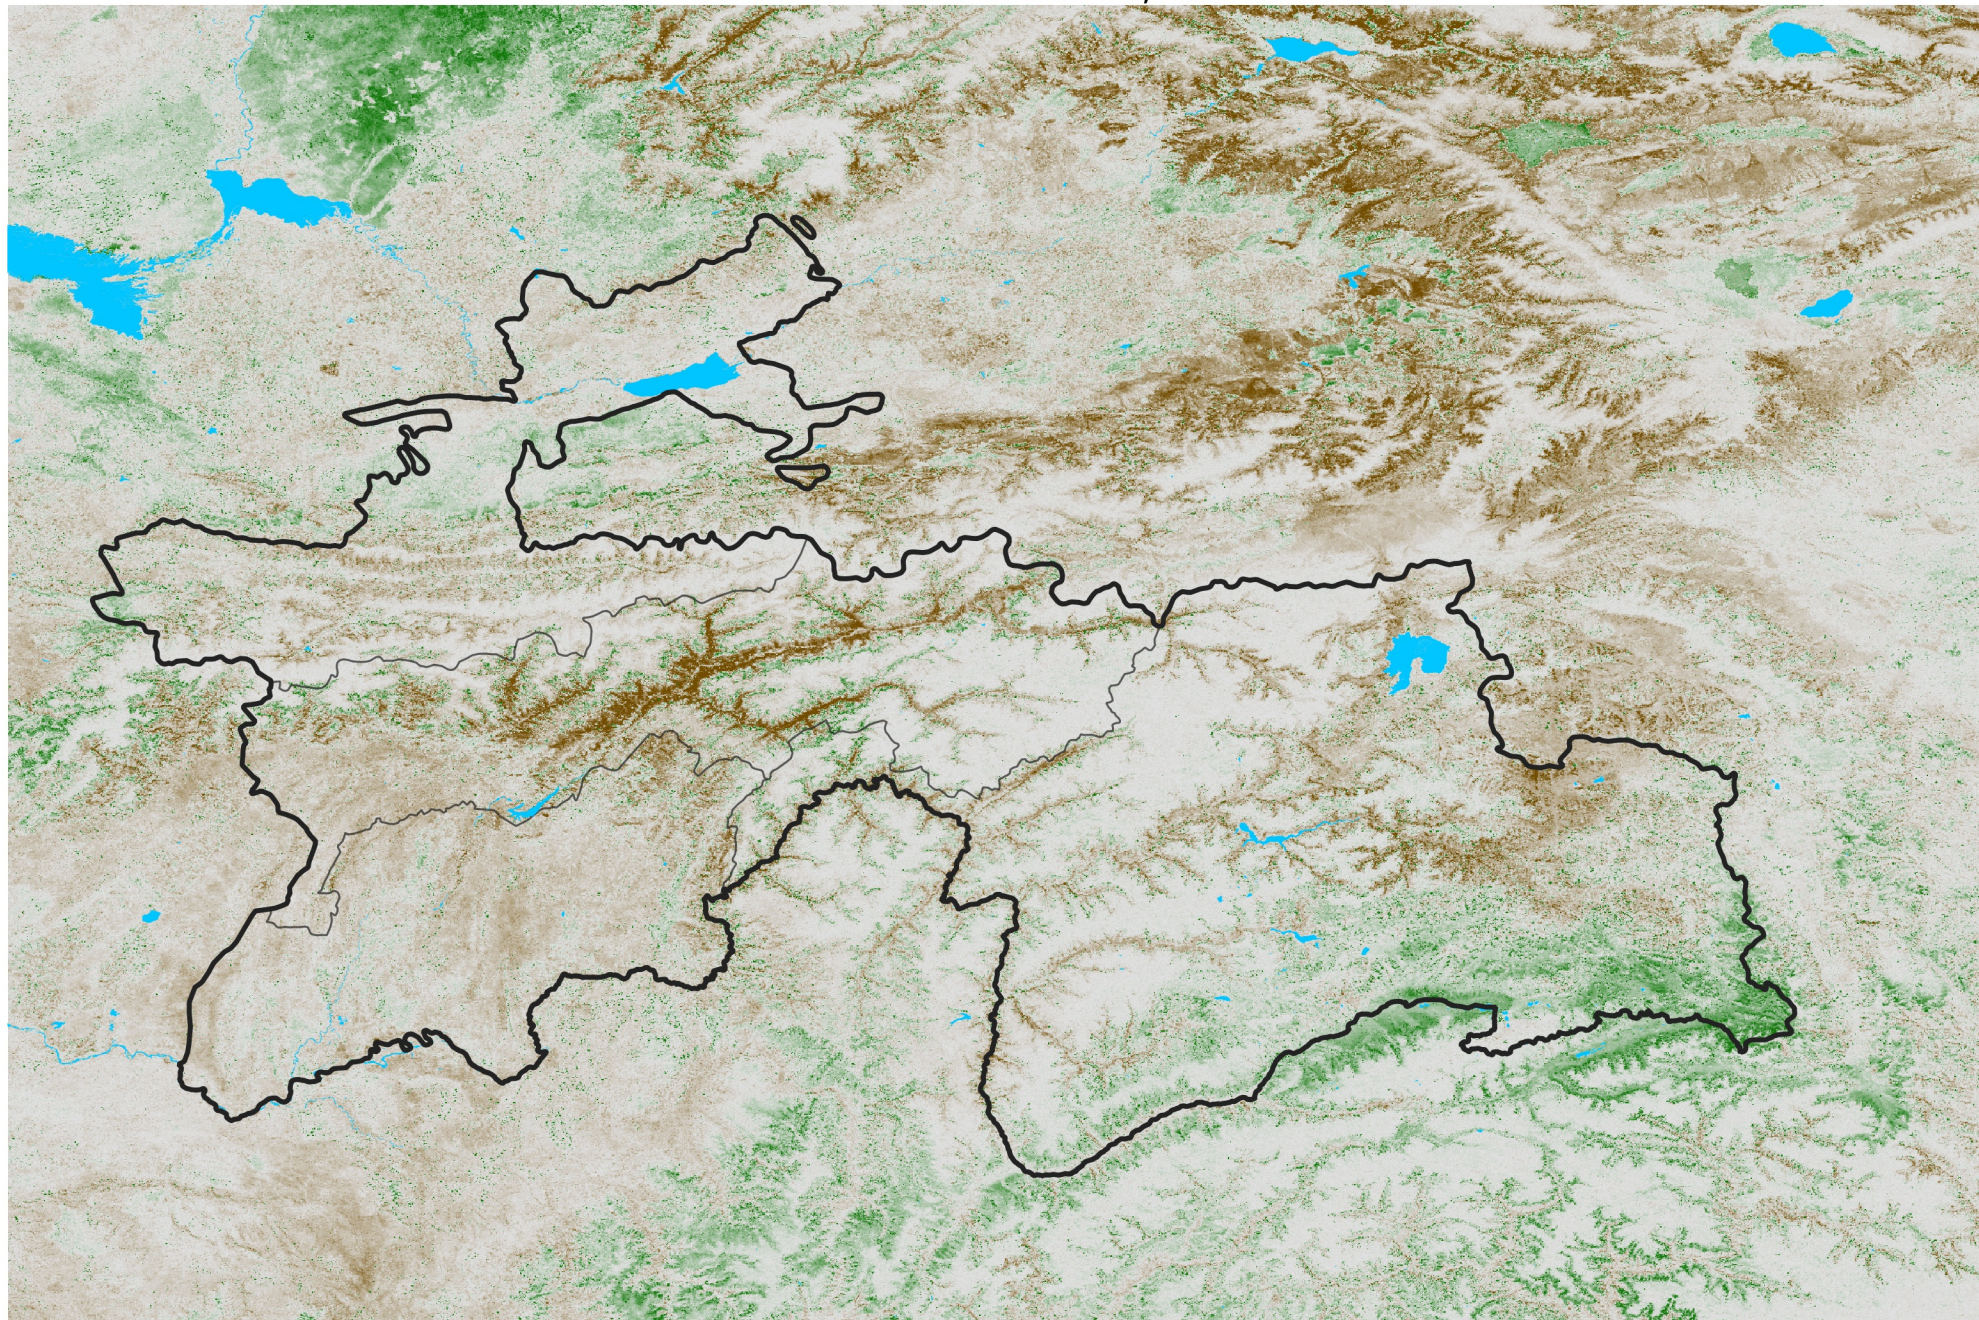

Tajikistan NDVI Anomaly

2016 minus Mean (2012 - 2021)

Period 69 / Dec 06 - 15, 2016

NDVI Anomaly

< -0.3 -0.2 -0.1 -0.05 0.05 0.1 0.2 >0.3

Negative

No Difference

Positive